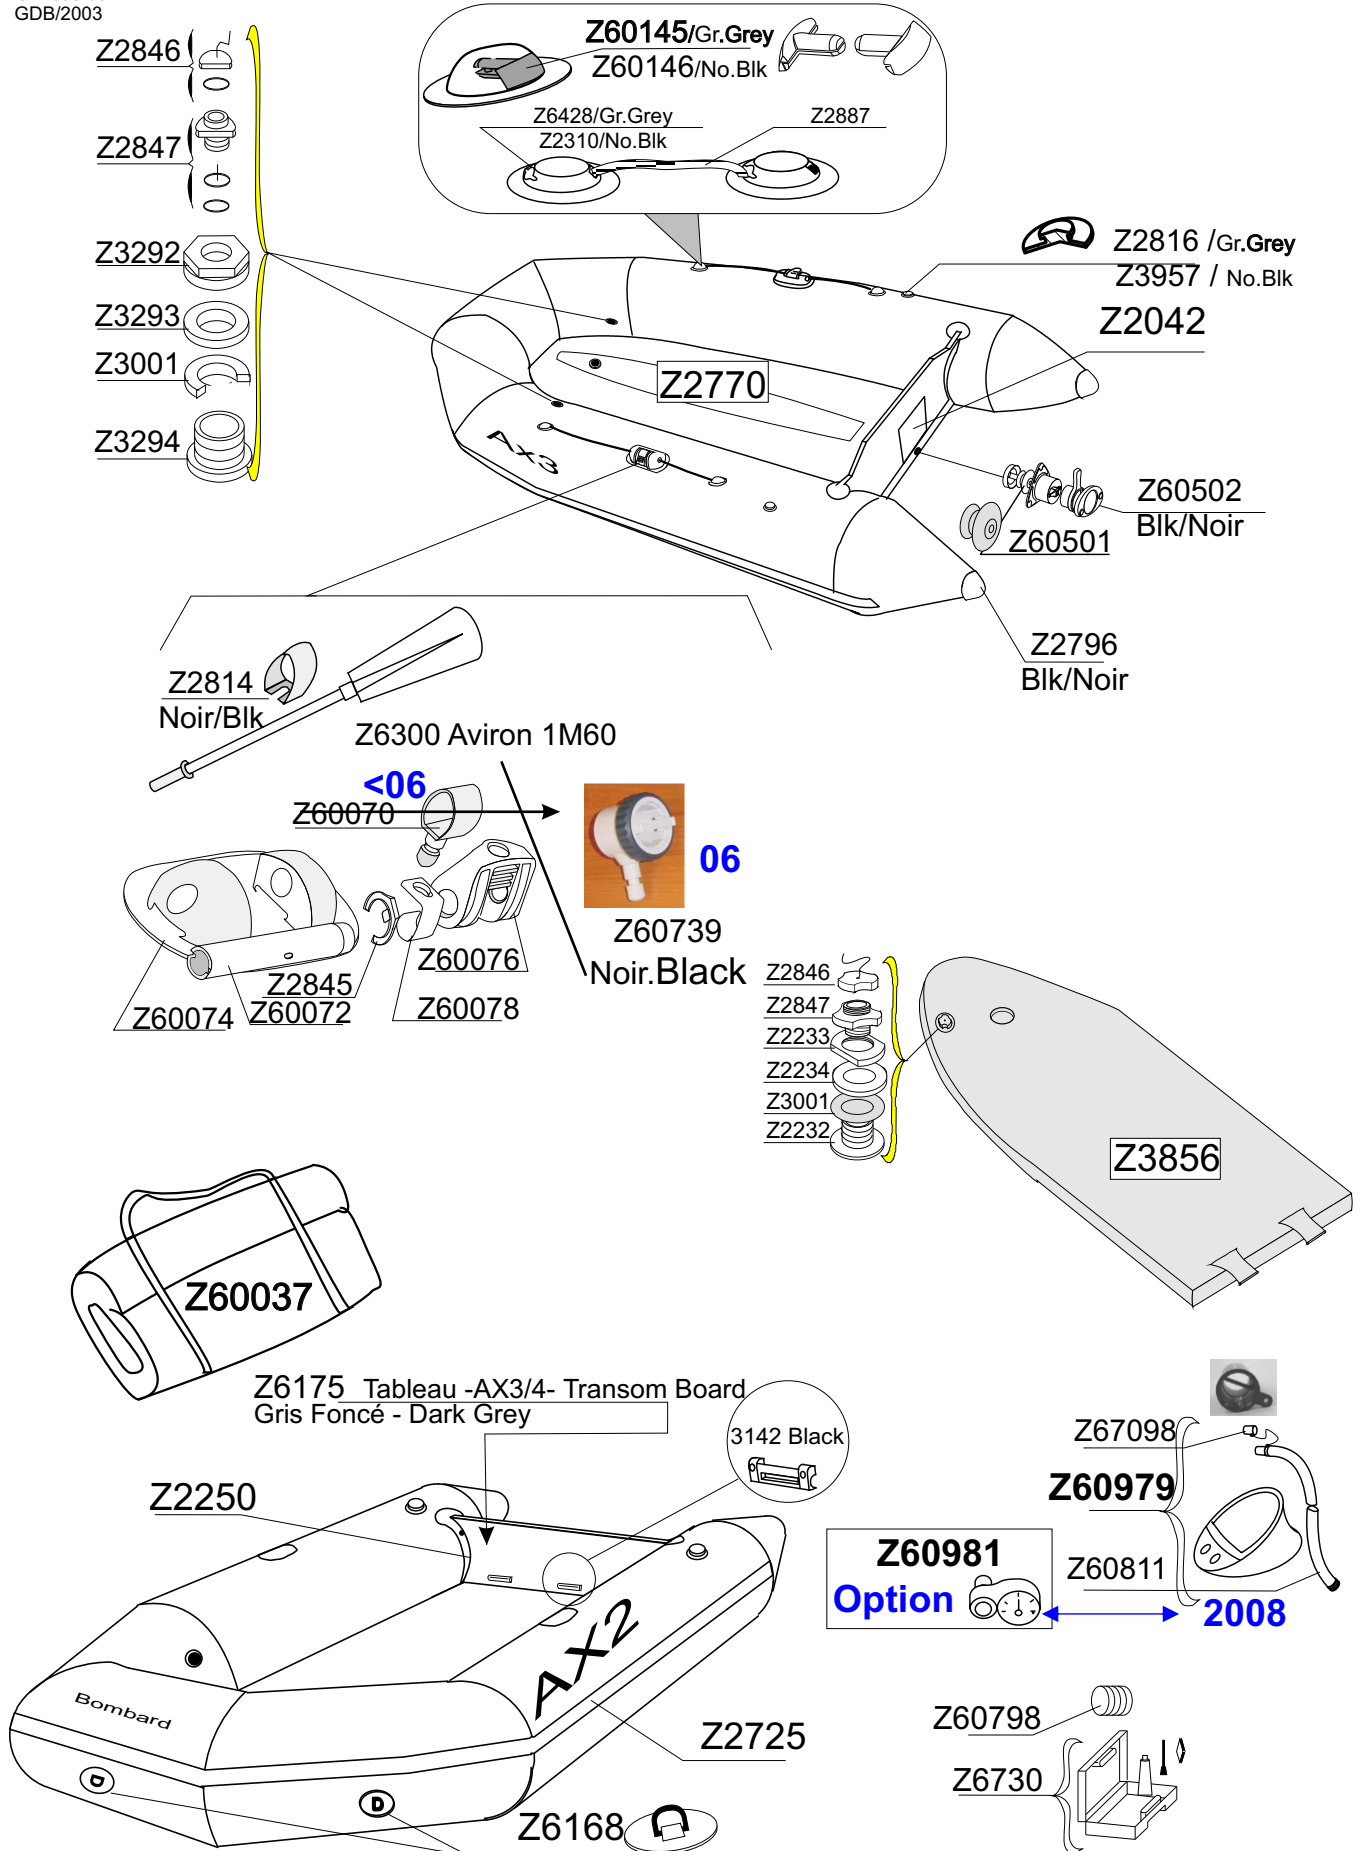

AX 3 AEROTEC

2003-2005
2003

ROUGE/RED Z5534
GRIS /GREY Z5535

GDB/08.09
GDB/2003

Tissu pour réparation: Corps =Z7164 Rge./Z7041 Gris Cl./ Z7041 Plancher Fond = Z7177 Noir
Fabric for repairs : Tube =Z7164 Red./Z7041 L.Grey/ Z7041 Floor Bottom = Z7177 Black