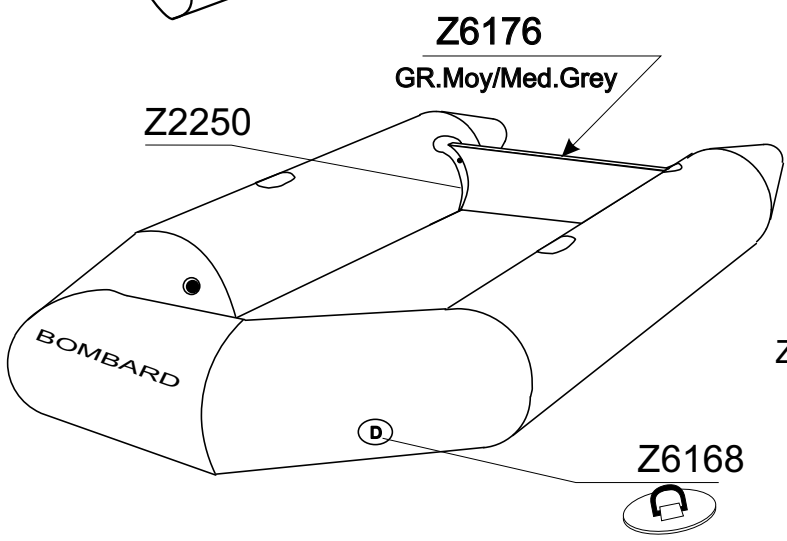

AX 1 (MINI)

2003_04
2003

ROUGE/RED Z51000
GRIS /GREY Z51001

GDB/08.09
GDB/2003

2008

Tissu pour réparation: Corps =Z7164 Rouge/ Z7041 Gris Clair
Fabric for repairs : Tube =Z7164 Red / Z7041 Light Grey

Fond = Z7177 Noir
Bottom = Z7177 Black