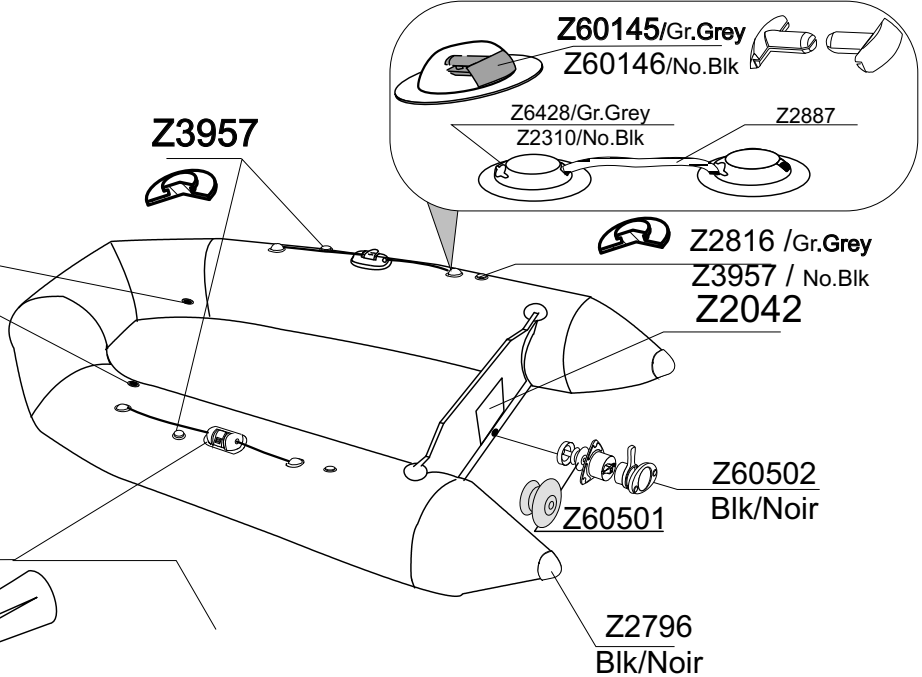

AX 1 (MINI)

2003_04
2003

ROUGE/RED Z51000
GRIS /GREY Z51001

GDB/08.09
GDB/2003

2008

Tissu pour réparation: Corps =Z7164 Rouge/ Z7041 Gris Clair
Fabric for repairs : Tube =Z7164 Red / Z7041 Light Grey

Fond = Z7177 Noir
Bottom = Z7177 Black