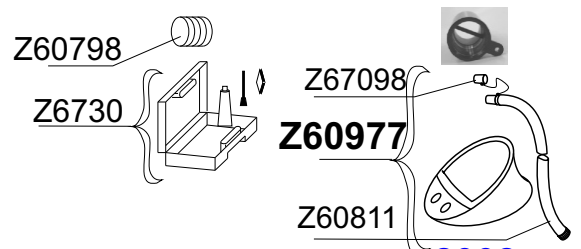

AX 1 (MINI)

2003_04
2003

ROUGE/RED Z51000
GRIS /GREY Z51001

GDB/08.09
GDB/2003

2008

Tissu pour réparation: Corps =Z7164 Rouge/ Z7041 Gris Clair
Fabric for repairs : Tube =Z7164 Red / Z7041 Light Grey

Fond = Z7177 Noir
Bottom = Z7177 Black