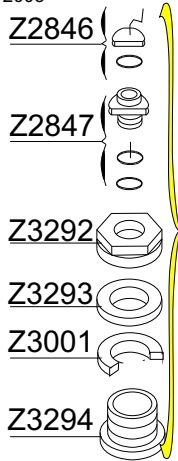

AX 1 (MINI)

2003_04
2003

ROUGE/RED Z51000
GRIS /GREY Z51001

GDB/08.09
GDB/2003

2008

Tissu pour réparation: Corps =Z7164 Rouge/ Z7041 Gris Clair
Fabric for repairs : Tube =Z7164 Red / Z7041 Light Grey

Fond = Z7177 Noir
Bottom = Z7177 Black