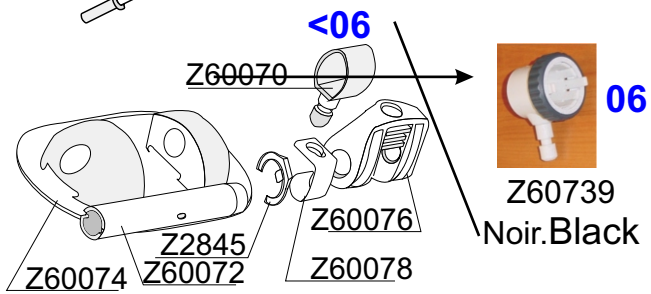

AX 1 (MINI)

2003_04
2003

ROUGE/RED Z51000
GRIS /GREY Z51001

GDB/08.09
GDB/2003

2008

Tissu pour réparation: Corps =Z7164 Rouge/ Z7041 Gris Clair
Fabric for repairs : Tube =Z7164 Red / Z7041 Light Grey

Fond = Z7177 Noir
Bottom = Z7177 Black