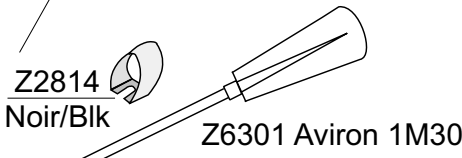

AX 1 (MINI)

2003_04
2003

ROUGE/RED Z51000
GRIS /GREY Z51001

GDB/08.09
GDB/2003

2008

Tissu pour réparation: Corps =Z7164 Rouge/ Z7041 Gris Clair
Fabric for repairs : Tube =Z7164 Red / Z7041 Light Grey

Fond = Z7177 Noir
Bottom = Z7177 Black