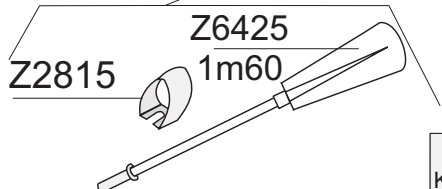

TYPHOON 335 AERO Gris Clair Light Grey 2003 **Z55004**

GDB/02.2010
GDB/12.03

OPTION T285-305-335

Z6878 TableauNoir-
Black Transom Board

Tissu pour réparation: Corps =7041 Gris Clair
Fabric for repairs : Tube =7041 Light Grey

Fond = Z60395 Bleu Marine
Bottom = Z60395 Navy Blue