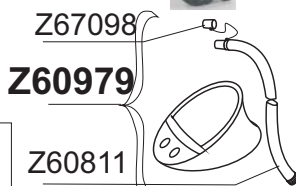

TYPHOON 335 AERO Gris Clair Light Grey 2003 **Z55004**

GDB/02.2010
GDB/12.03

OPTION T285-305-335

Z6878 TableauNoir-
Black Transom Board

Tissu pour réparation: Corps =7041 Gris Clair
Fabric for repairs : Tube =7041 Light Grey

Fond = Z60395 Bleu Marine
Bottom = Z60395 Navy Blue