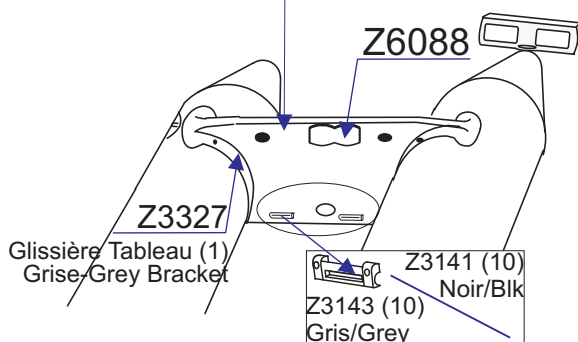

TYPHOON 335 AERO Gris Clair Light Grey 2003 **Z55004**

GDB/02.2010
GDB/12.03

OPTION T285-305-335

Z6878 TableauNoir-
Black Transom Board

Tissu pour réparation: Corps =7041 Gris Clair
Fabric for repairs : Tube =7041 Light Grey

Fond = Z60395 Bleu Marine
Bottom = Z60395 Navy Blue