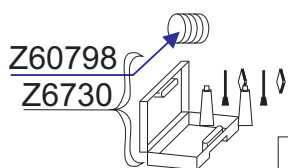

TYPHOON 335 AERO Gris Clair Light Grey 2003 **Z55004**

GDB/02.2010
GDB/12.03

OPTION T285-305-335

Z6878 TableauNoir-
Black Transom Board

Tissu pour réparation: Corps =7041 Gris Clair
Fabric for repairs : Tube =7041 Light Grey

Fond = Z60395 Bleu Marine
Bottom = Z60395 Navy Blue