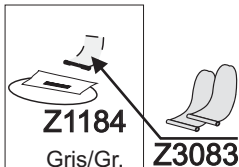

TYPHOON 335 AERO Gris Clair Light Grey 2003 **Z55004**

GDB/02.2010
GDB/12.03

OPTION T285-305-335

Z6878 TableauNoir-
Black Transom Board

Tissu pour réparation: Corps =7041 Gris Clair
Fabric for repairs : Tube =7041 Light Grey

Fond = Z60395 Bleu Marine
Bottom = Z60395 Navy Blue