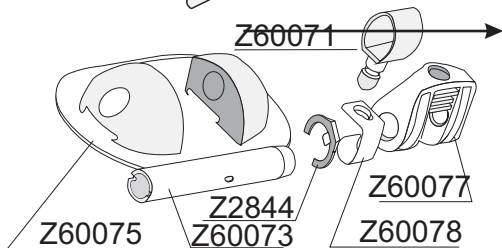

TYPHOON 335 AERO Gris Clair Light Grey 2003 **Z55004**

GDB/02.2010
GDB/12.03

OPTION T285-305-335

Z6878 TableauNoir-
Black Transom Board

Tissu pour réparation: Corps =7041 Gris Clair
Fabric for repairs : Tube =7041 Light Grey

Fond = Z60395 Bleu Marine
Bottom = Z60395 Navy Blue