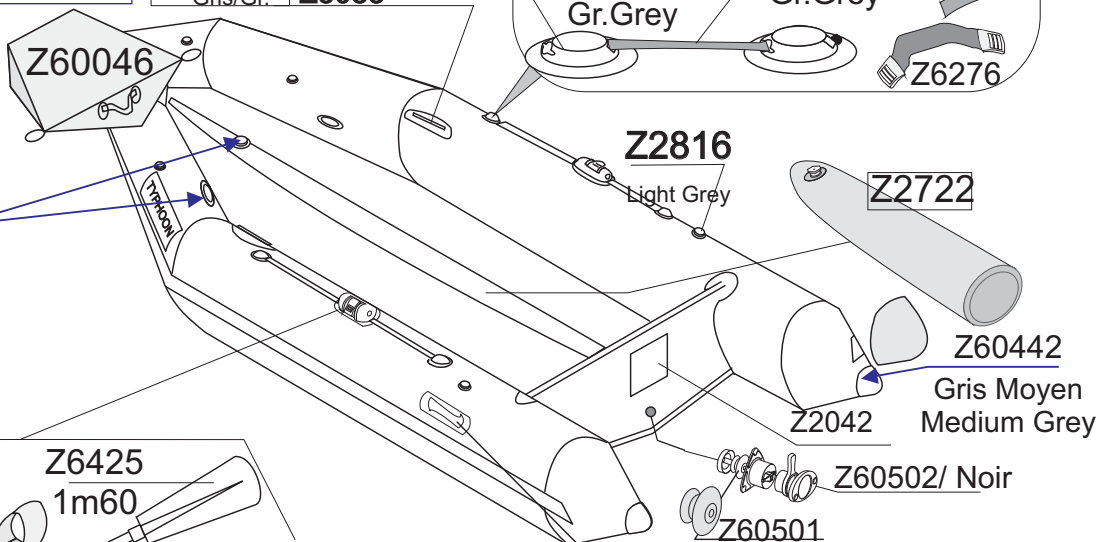

TYPHOON 335 AERO Gris Clair Light Grey 2003 **Z55004**

GDB/02.2010
GDB/12.03

OPTION T285-305-335

Z6878 TableauNoir-
Black Transom Board

Tissu pour réparation: Corps =7041 Gris Clair
Fabric for repairs : Tube =7041 Light Grey

Fond = Z60395 Bleu Marine
Bottom = Z60395 Navy Blue