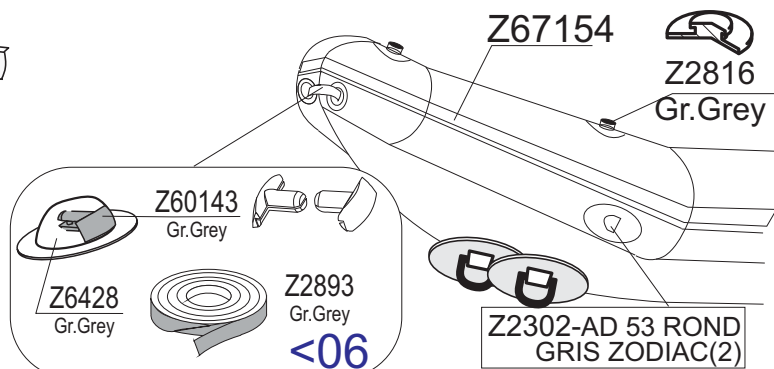

TYPHOON 335 AERO Gris Clair Light Grey 2003 **Z55004**

GDB/02.2010
GDB/12.03

OPTION T285-305-335

Z6878 TableauNoir-
Black Transom Board

Tissu pour réparation: Corps =7041 Gris Clair
Fabric for repairs : Tube =7041 Light Grey

Fond = Z60395 Bleu Marine
Bottom = Z60395 Navy Blue