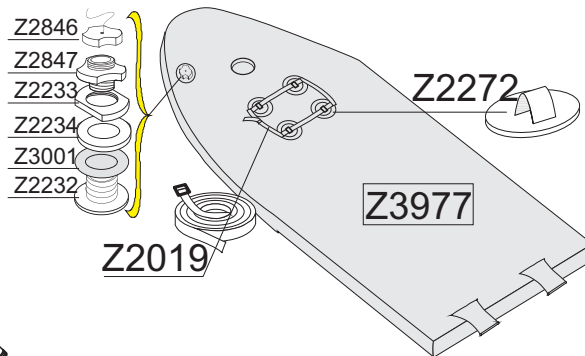

TYPHOON 335 AERO Gris Clair Light Grey 2003 **Z55004**

GDB/02.2010
GDB/12.03

OPTION T285-305-335

Z6878 TableauNoir-
Black Transom Board

Tissu pour réparation: Corps =7041 Gris Clair
Fabric for repairs : Tube =7041 Light Grey

Fond = Z60395 Bleu Marine
Bottom = Z60395 Navy Blue