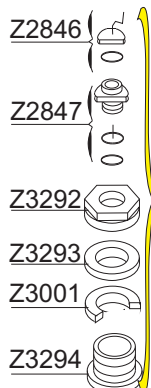

TYPHOON 335 AERO Gris Clair Light Grey 2003 **Z55004**

GDB/02.2010
GDB/12.03

OPTION T285-305-335

Z6878 TableauNoir-
Black Transom Board

Tissu pour réparation: Corps =7041 Gris Clair
Fabric for repairs : Tube =7041 Light Grey

Fond = Z60395 Bleu Marine
Bottom = Z60395 Navy Blue