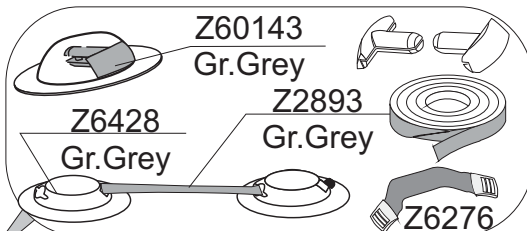

TYPHOON 335 AERO Gris Clair Light Grey 2003 **Z55004**

GDB/02.2010
GDB/12.03

OPTION T285-305-335

Z6878 TableauNoir-
Black Transom Board

Tissu pour réparation: Corps =7041 Gris Clair
Fabric for repairs : Tube =7041 Light Grey

Fond = Z60395 Bleu Marine
Bottom = Z60395 Navy Blue