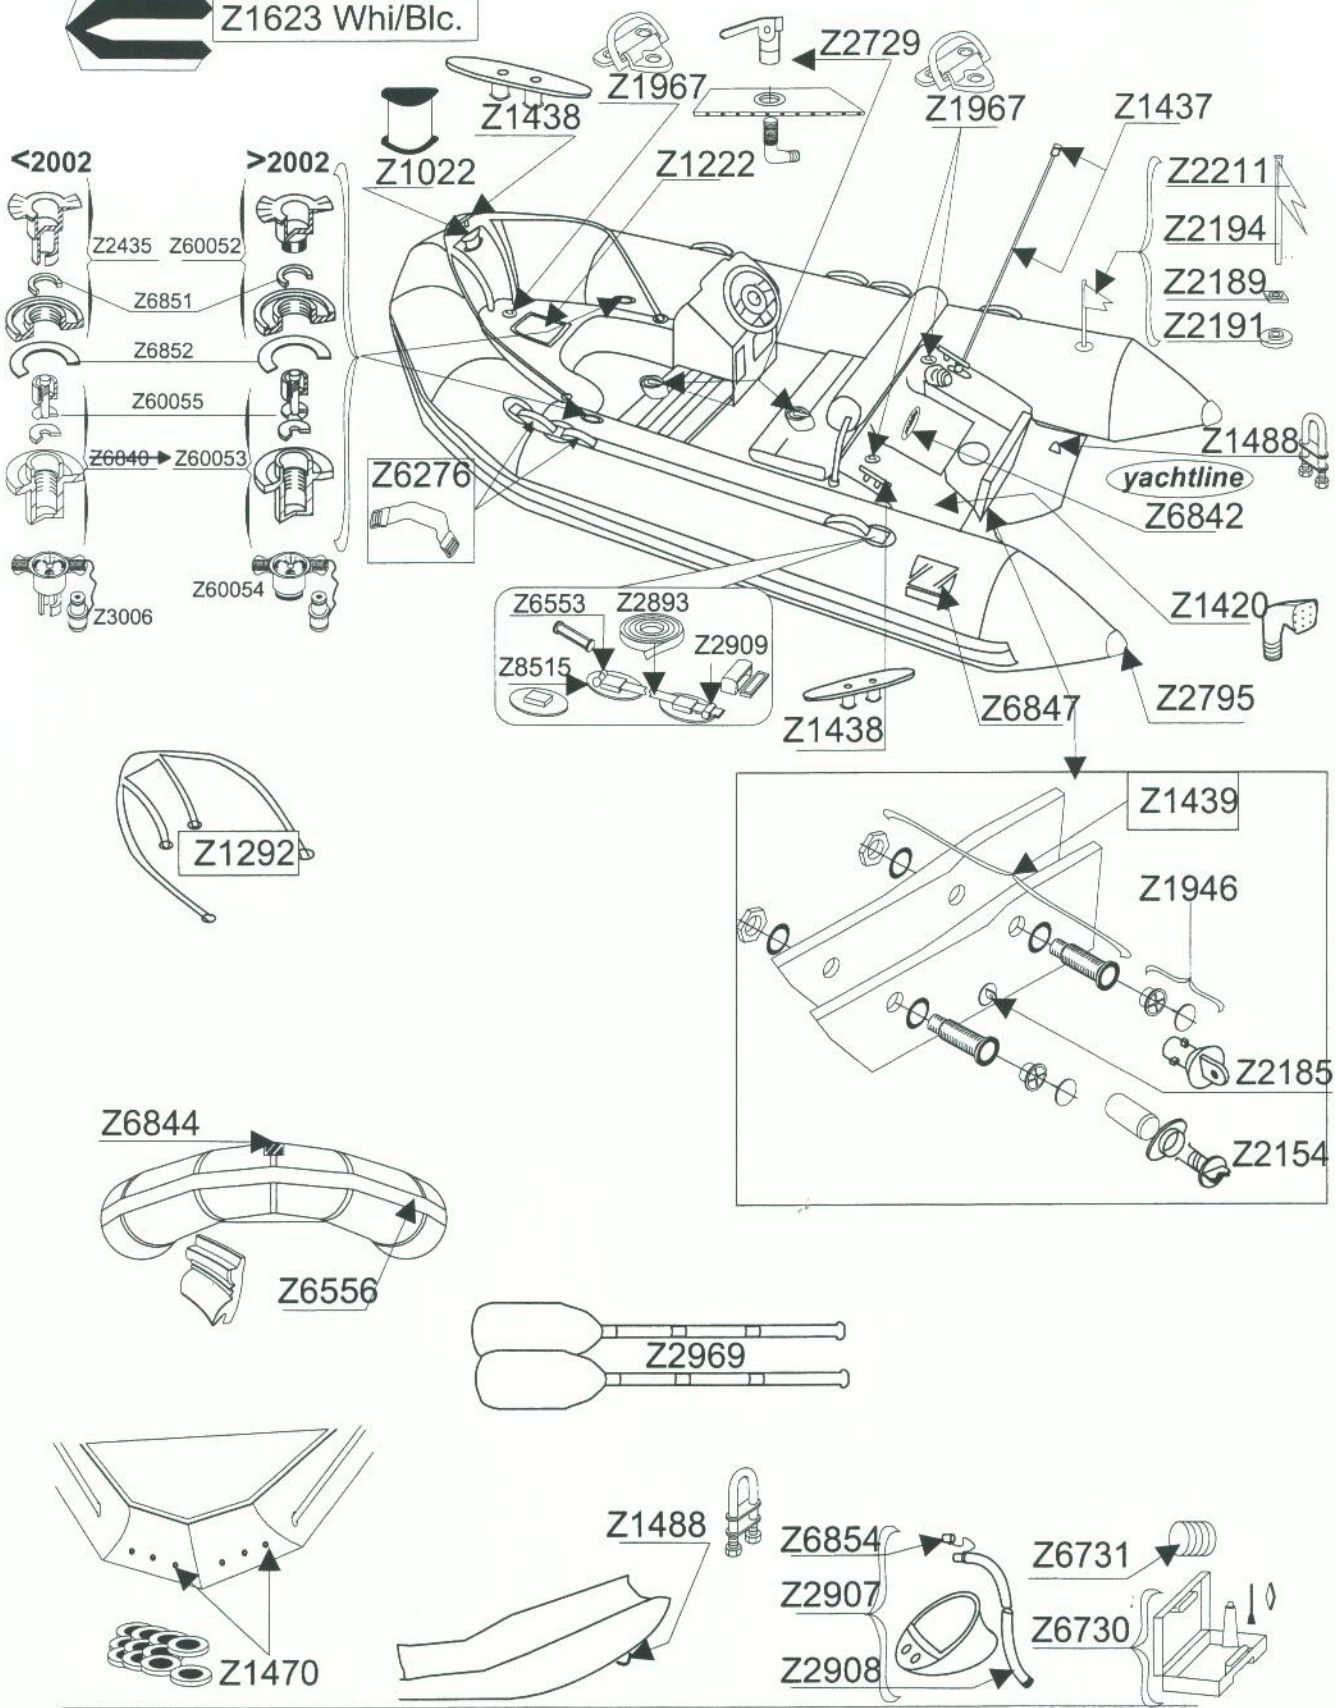

YACHTLINE 420 DL (1/2) SERIE 0684

GDB/12.01

Z1623 Whi/Blc.

Tissu pour réparation: Corps = Z7197 Blanc
 Fabric for repairs : Tube = Z7197 White

YACHTLINE 420 DL (2/2) SERIE 0684

GDB/12.00