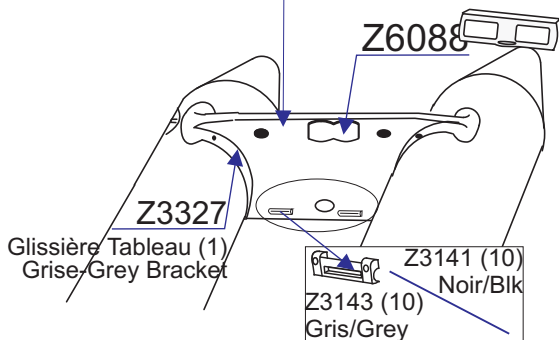

TYPHOON 305 Gris Clair Light Grey 2003 Z55001

GDB/02.2010
GDB/12.03

OPTION T285-305-335

- Z2846
- Z2847
- Z3292
- Z3293
- Z3001
- Z3294

Z6878 TableauNoir-Black Transom Board

Tissu pour réparation: Corps =7041 Gris Clair
Fabric for repairs : Tube =7041 Light Grey

Fond = Z60395 Bleu Marine
Bottom = Z60395 Navy Blue