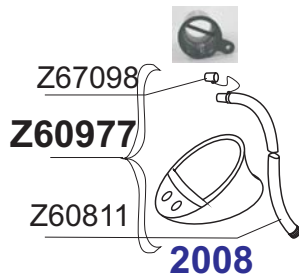

TYPHOON 305 Gris Clair Light Grey 2003 Z55001

GDB/02.2010
GDB/12.03

OPTION T285-305-335

- Z2846
- Z2847
- Z3292
- Z3293
- Z3001
- Z3294

Z6878 TableauNoir-Black Transom Board

Tissu pour réparation: Corps =7041 Gris Clair
Fabric for repairs : Tube =7041 Light Grey

Fond = Z60395 Bleu Marine
Bottom = Z60395 Navy Blue