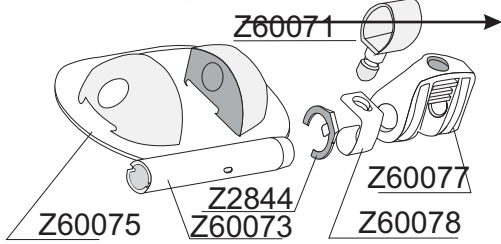

TYPHOON 305 Gris Clair Light Grey 2003 Z55001

GDB/02.2010
GDB/12.03

OPTION T285-305-335

- Z2846
- Z2847
- Z3292
- Z3293
- Z3001
- Z3294

Z6878 TableauNoir-Black Transom Board

Tissu pour réparation: Corps =7041 Gris Clair
Fabric for repairs : Tube =7041 Light Grey

Fond = Z60395 Bleu Marine
Bottom = Z60395 Navy Blue