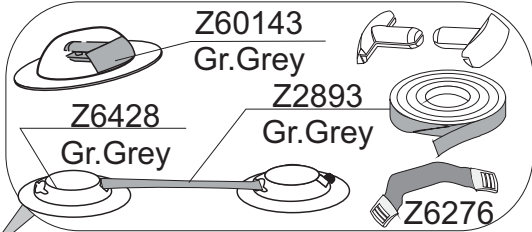

TYPHOON 305 Gris Clair Light Grey 2003 Z55001

GDB/02.2010
GDB/12.03

OPTION T285-305-335

- Z2846
- Z2847
- Z3292
- Z3293
- Z3001
- Z3294

Z6878 TableauNoir-Black Transom Board

Tissu pour réparation: Corps =7041 Gris Clair
Fabric for repairs : Tube =7041 Light Grey

Fond = Z60395 Bleu Marine
Bottom = Z60395 Navy Blue