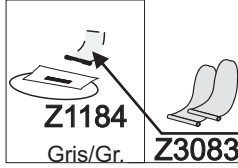

TYPHOON 305 Gris Clair Light Grey 2003 Z55001

GDB/02.2010
GDB/12.03

OPTION T285-305-335

- Z2846
- Z2847
- Z3292
- Z3293
- Z3001
- Z3294

Z6878 TableauNoir-Black Transom Board

Tissu pour réparation: Corps =7041 Gris Clair
Fabric for repairs : Tube =7041 Light Grey

Fond = Z60395 Bleu Marine
Bottom = Z60395 Navy Blue