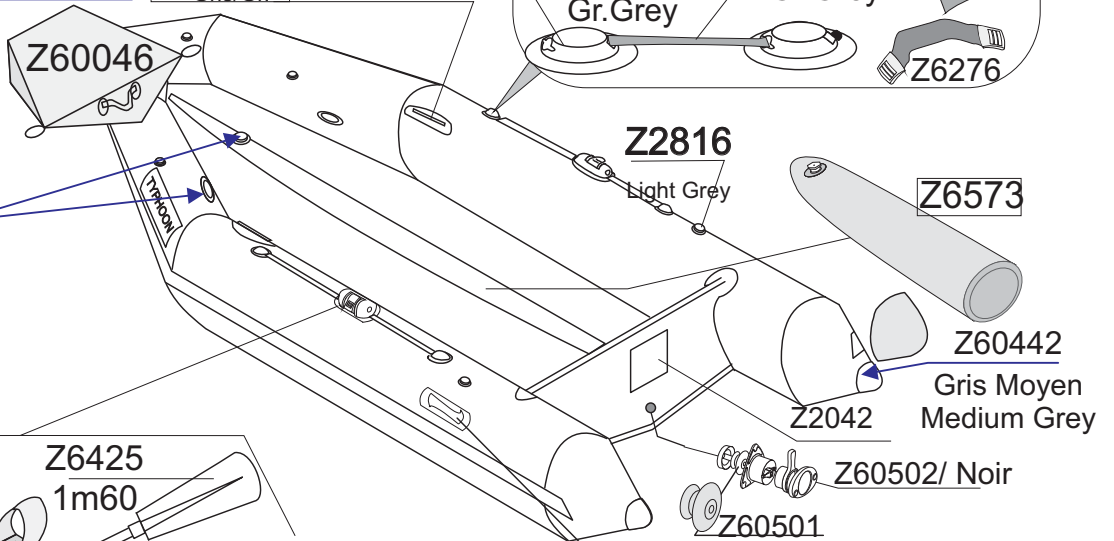

TYPHOON 305 Gris Clair Light Grey 2003 Z55001

GDB/02.2010
GDB/12.03

OPTION T285-305-335

- Z2846
- Z2847
- Z3292
- Z3293
- Z3001
- Z3294

Z6878 TableauNoir-Black Transom Board

Tissu pour réparation: Corps =7041 Gris Clair
Fabric for repairs : Tube =7041 Light Grey

Fond = Z60395 Bleu Marine
Bottom = Z60395 Navy Blue