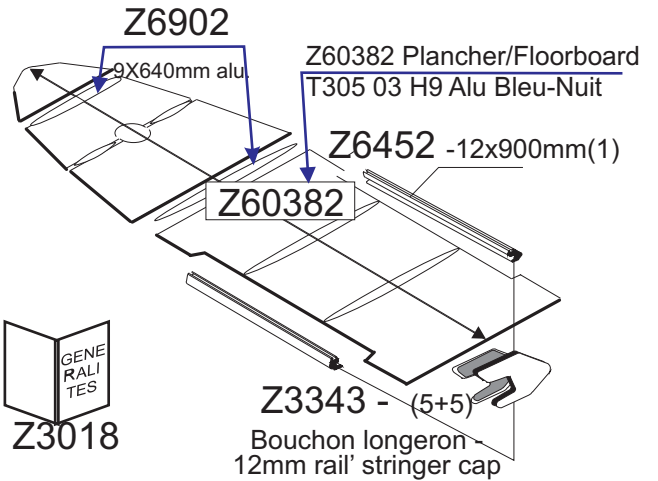

TYPHOON 305 Gris Clair Light Grey 2003 Z55001

GDB/02.2010
GDB/12.03

OPTION T285-305-335

- Z2846
- Z2847
- Z3292
- Z3293
- Z3001
- Z3294

Z6878 TableauNoir-Black Transom Board

Tissu pour réparation: Corps =7041 Gris Clair
Fabric for repairs : Tube =7041 Light Grey

Fond = Z60395 Bleu Marine
Bottom = Z60395 Navy Blue