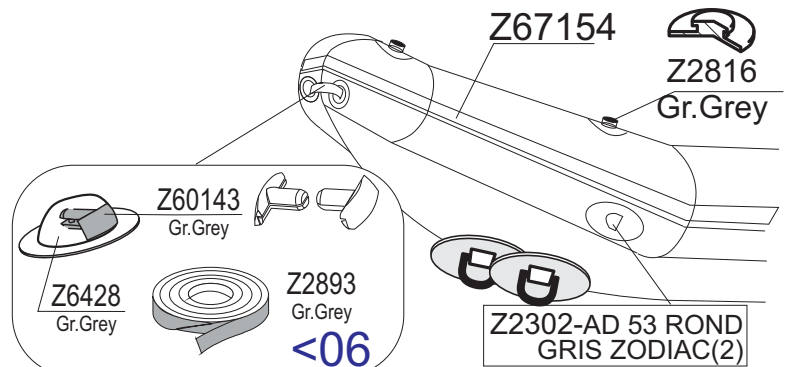

TYPHOON 305 Gris Clair Light Grey 2003 Z55001

GDB/02.2010
GDB/12.03

OPTION T285-305-335

- Z2846
- Z2847
- Z3292
- Z3293
- Z3001
- Z3294

Z6878 TableauNoir-Black Transom Board

Tissu pour réparation: Corps =7041 Gris Clair
Fabric for repairs : Tube =7041 Light Grey

Fond = Z60395 Bleu Marine
Bottom = Z60395 Navy Blue