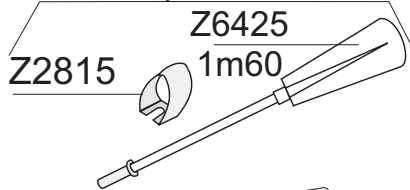

TYPHOON 305 Gris Clair Light Grey 2003 Z55001

GDB/02.2010
GDB/12.03

OPTION T285-305-335

- Z2846
- Z2847
- Z3292
- Z3293
- Z3001
- Z3294

Z6878 TableauNoir-Black Transom Board

Tissu pour réparation: Corps =7041 Gris Clair
Fabric for repairs : Tube =7041 Light Grey

Fond = Z60395 Bleu Marine
Bottom = Z60395 Navy Blue