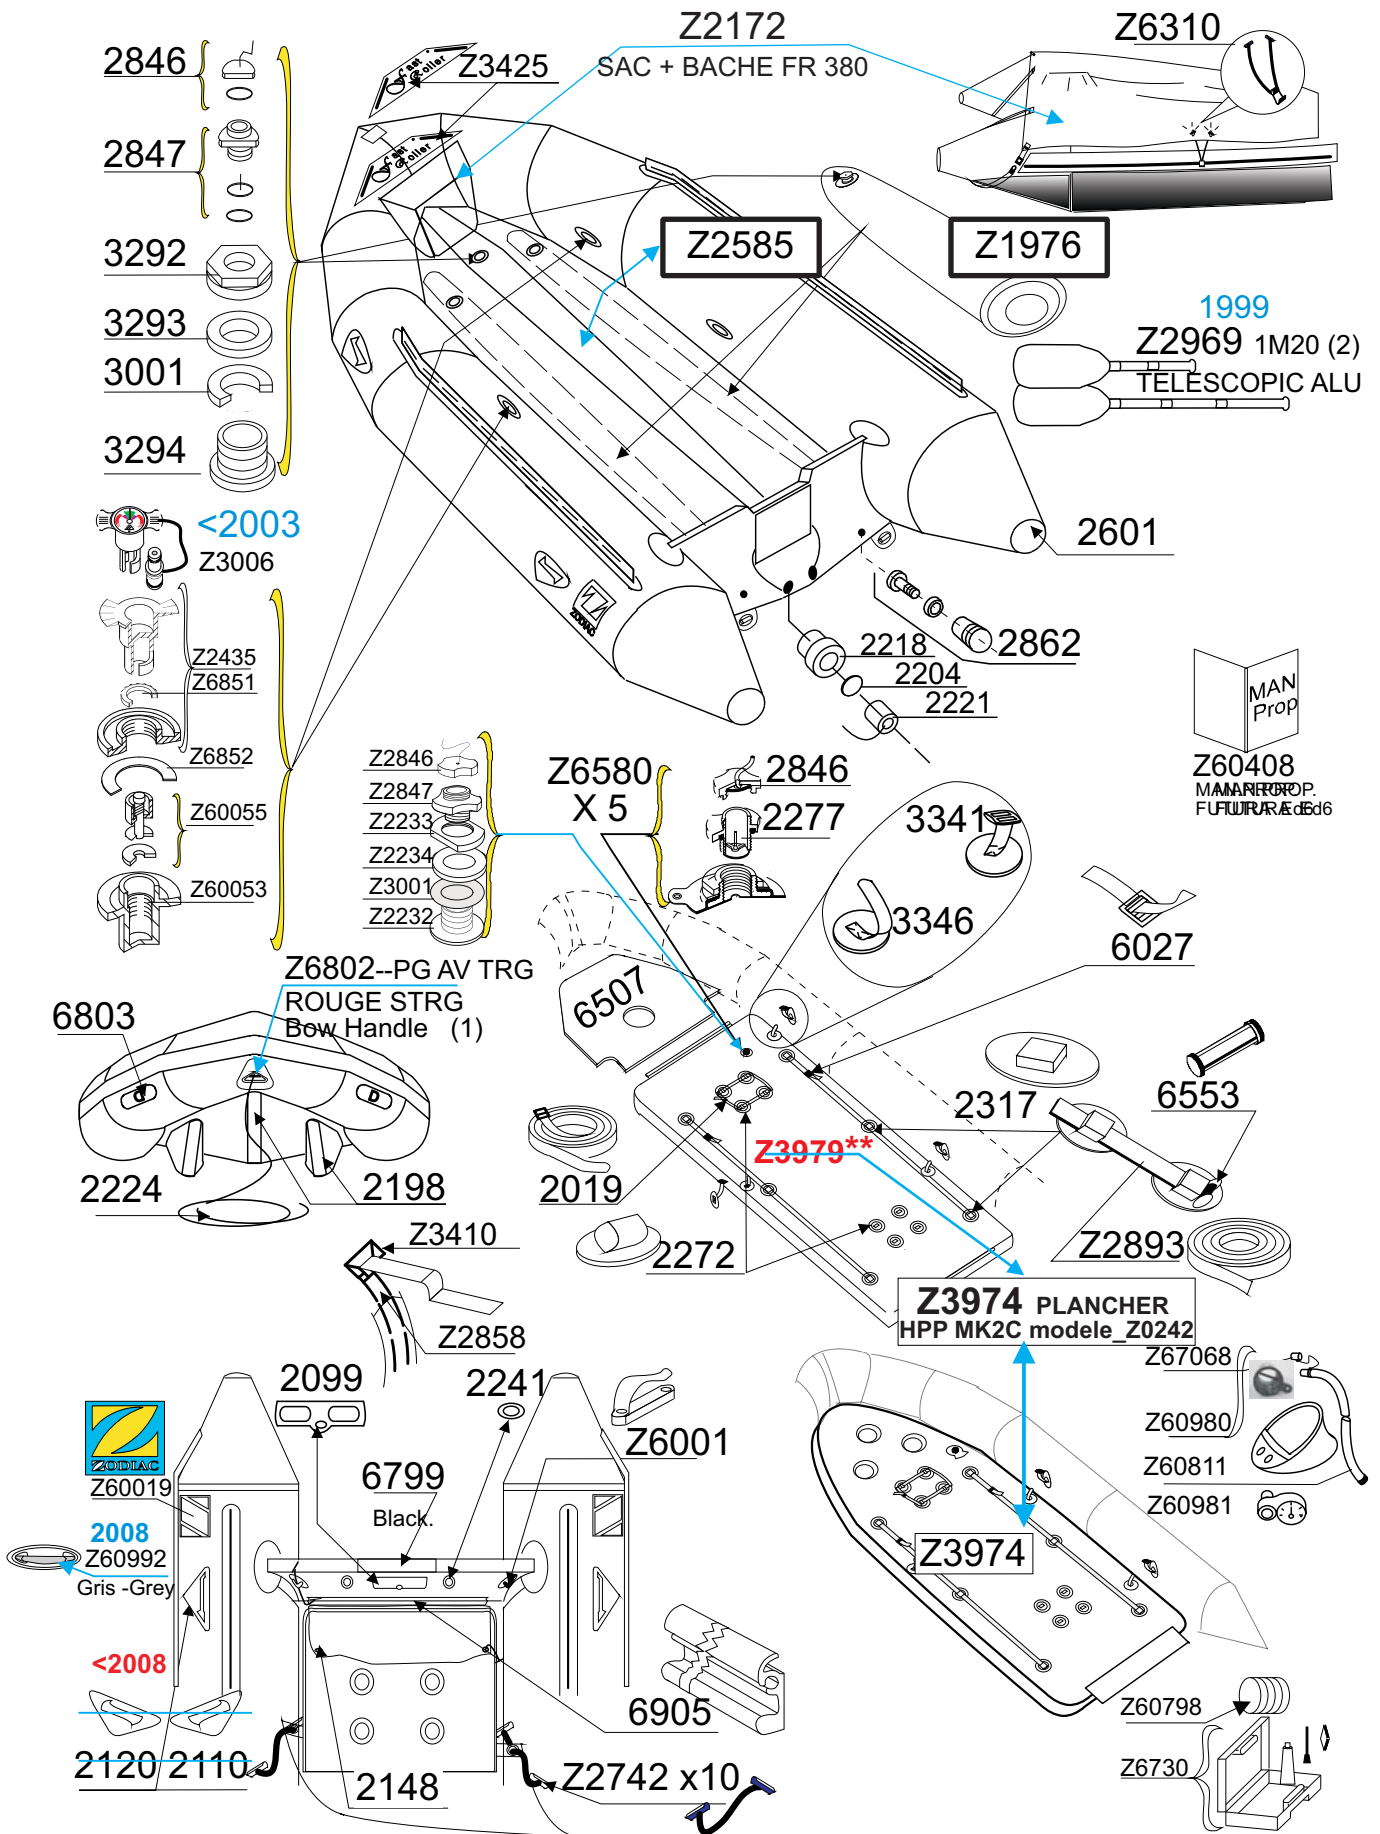

# MK 2C FUTURA FR Rouge-Red Gris - Grey 1997-98 2187

GDB/03/2010

GDB/1997

Tissu pour réparation: Corps = Z7131 Rouge / Z2367 Gris clair  
 Fabric for repairs: Tube = Z7131Red / Z2367 Light Grey

Fond = 7177 Noir  
 Bottom = 7177 Black