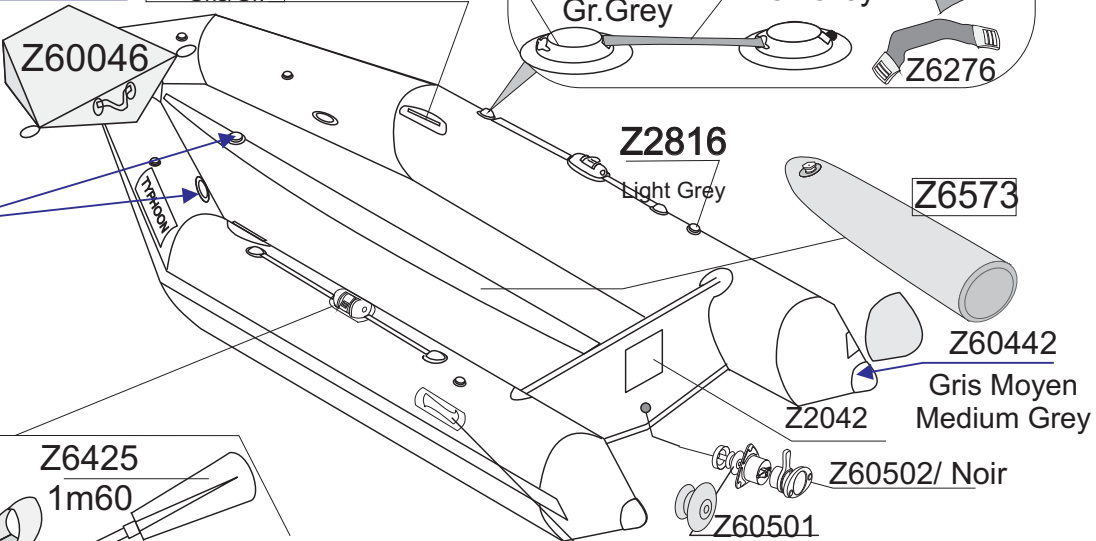

# TYPHOON 335

Gris Clair  
Light Grey 2003

# Z55003

GDB/02.2010  
GDB/12.03

**OPTION T285-305-335**

- Z2846
- Z2847
- Z3292
- Z3293
- Z3001
- Z3294

Z60738  
Oar Lock/Toilet  
Gris - Grey

Z6878 Tableau Noir-  
Black Transom Board

Tissu pour réparation: Corps =7041 Gris Clair  
Fabric for repairs : Tube =7041 Light Grey

Fond = Z60395 Bleu Marine  
Bottom = Z60395 Navy Blue