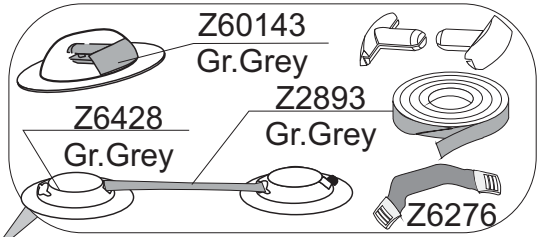

# TYPHOON 335

Gris Clair  
Light Grey 2003

# Z55003

GDB/02.2010  
GDB/12.03

**OPTION T285-305-335**

- Z2846
- Z2847
- Z3292
- Z3293
- Z3001
- Z3294

Z60738  
Oar Lock/Toilet  
Gris - Grey

Z6878 Tableau Noir-  
Black Transom Board

Tissu pour réparation: Corps =7041 Gris Clair  
Fabric for repairs : Tube =7041 Light Grey

Fond = Z60395 Bleu Marine  
Bottom = Z60395 Navy Blue