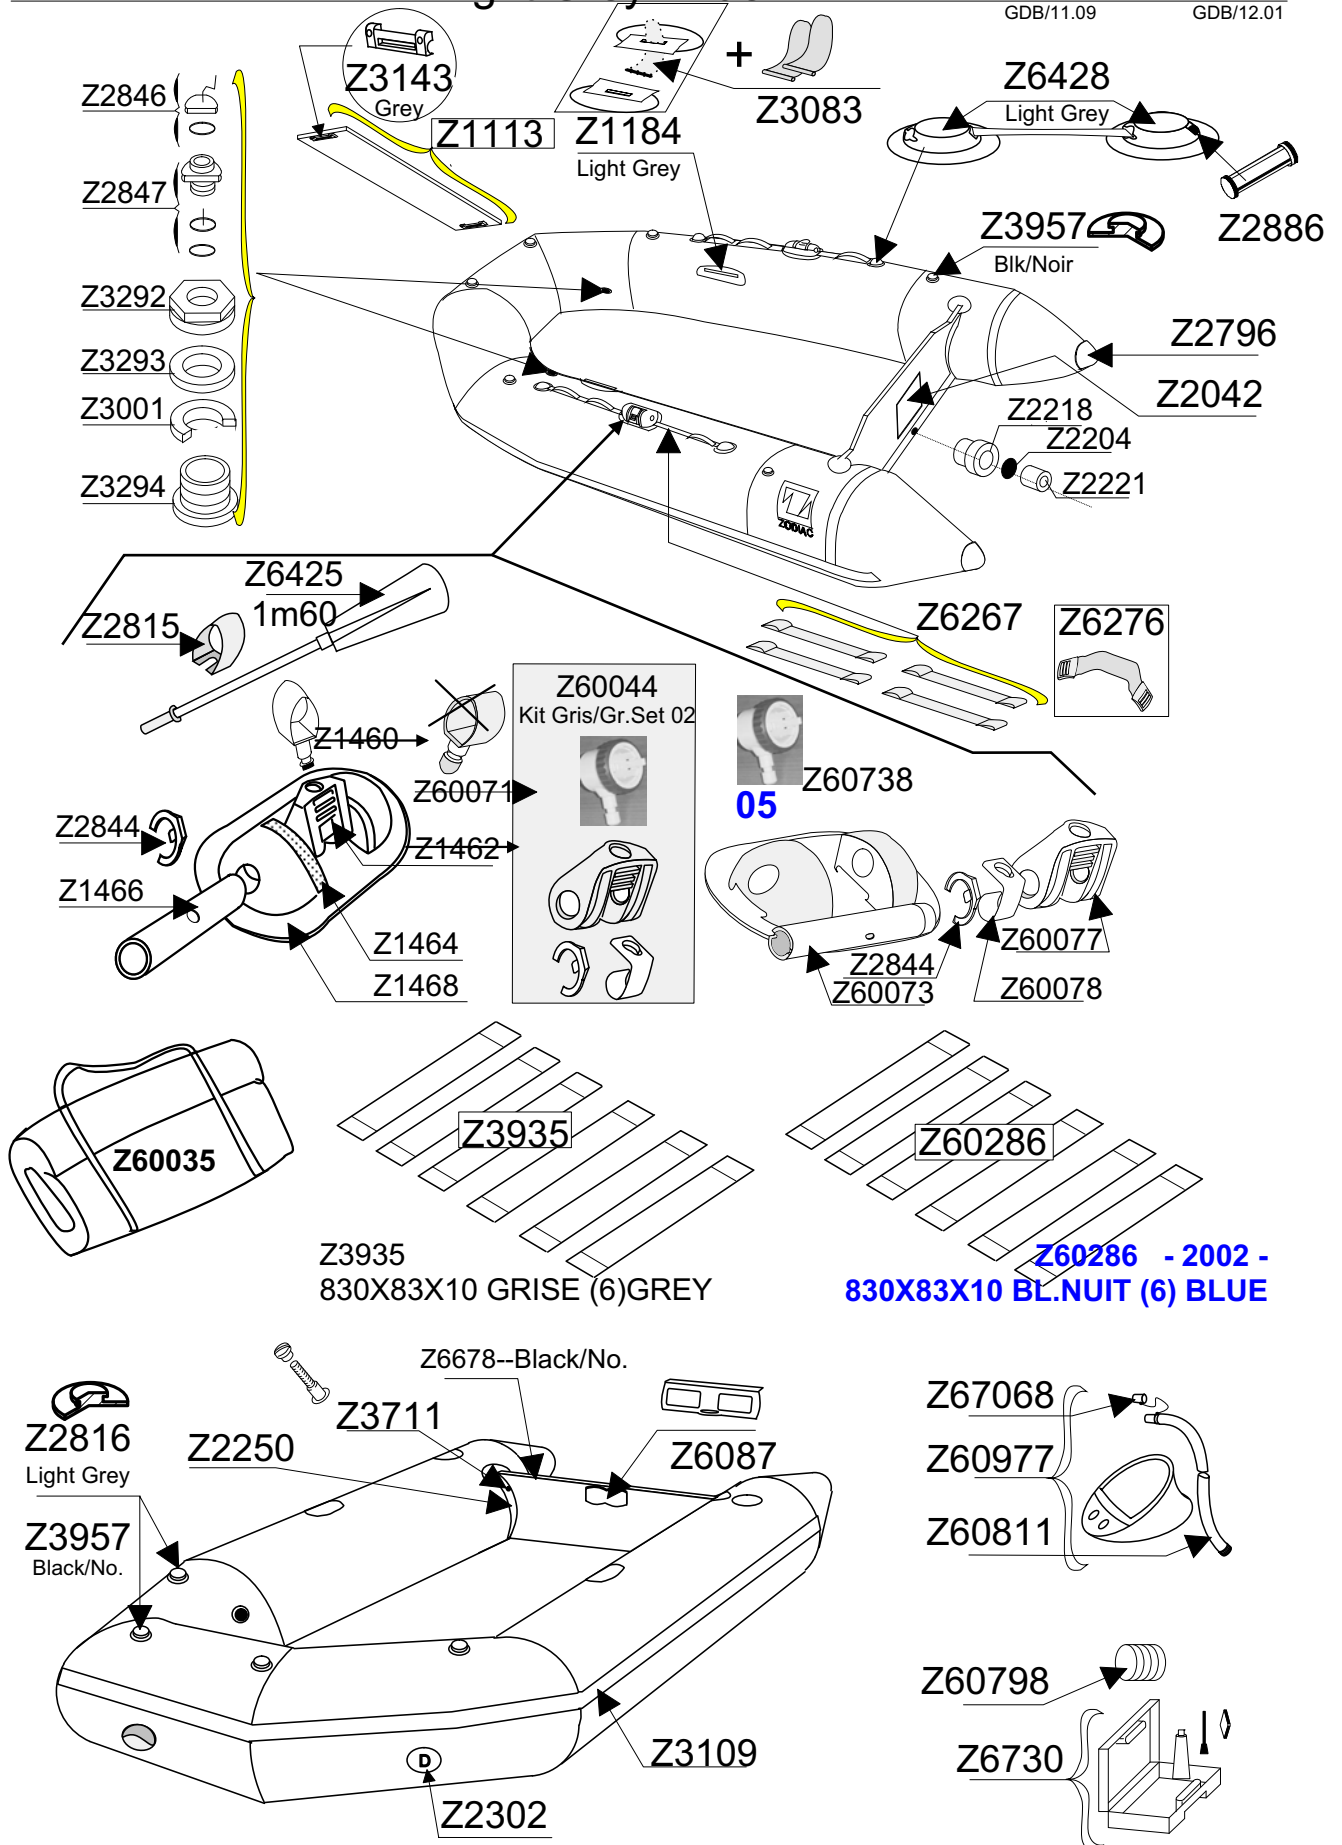

CADET 240 Gris.CL-Bleu Light Grey -Blue

2001

Z0003

GDB/11.09

GDB/12.01

Tissu pour réparation: Corps =7041 Gris clair / Z60395 Bleu
Fabric for repairs : Tube =7041 Light Grey / Z60395 Blue

Fond = 7041 Gris Clair
Bottom = 7041 Light Grey