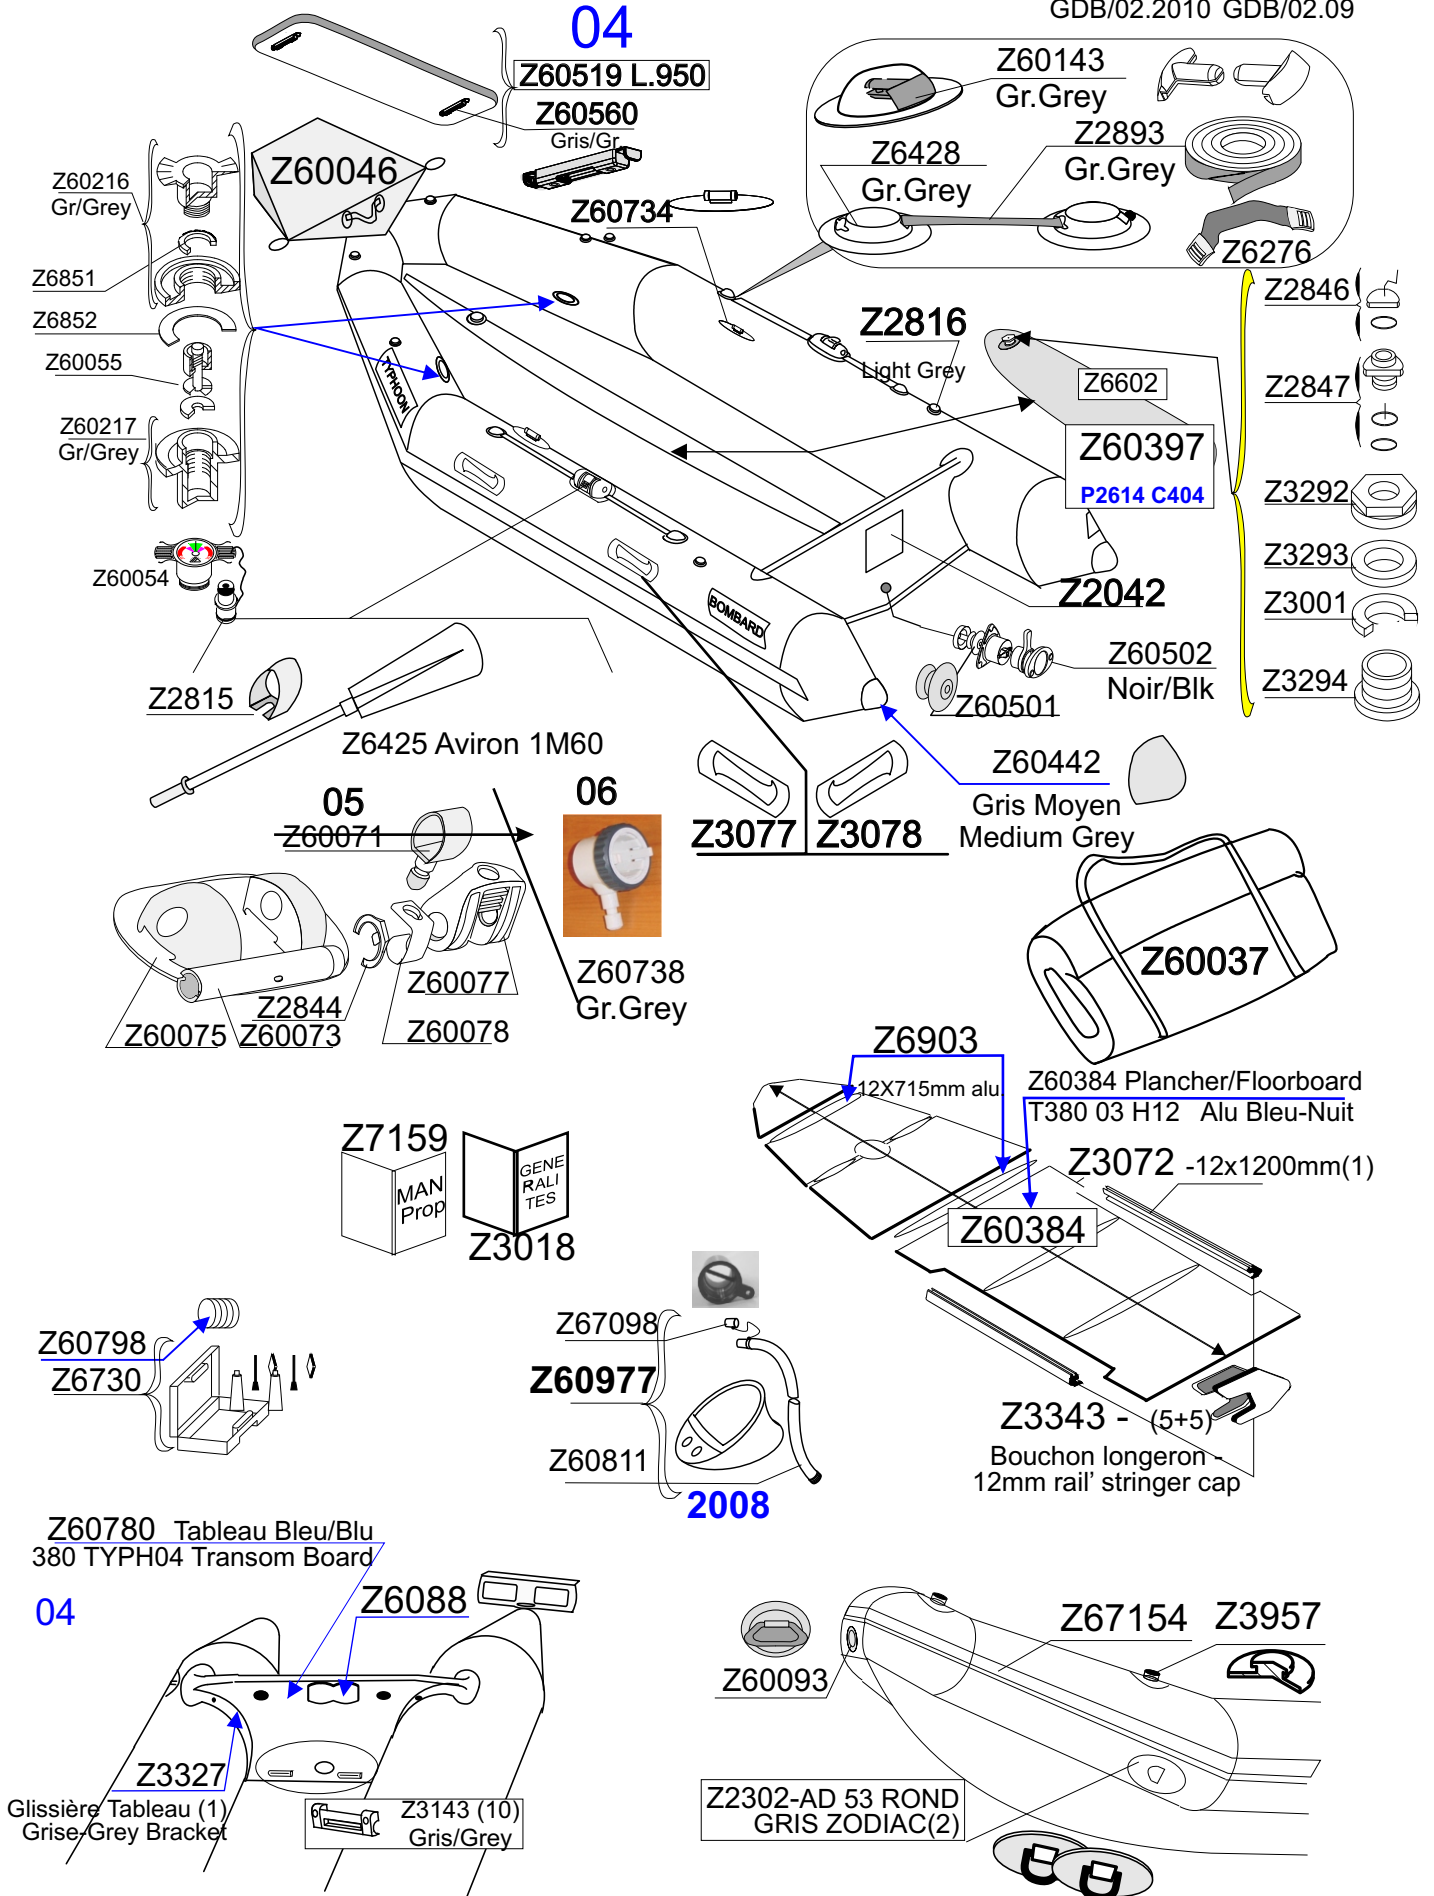

TYPHOON 380 Gris Clair Light Grey 2007-08 Z55021

GDB/02.2010 GDB/02.09

Tissu pour réparation: Corps =7041 Gris Clair
 Fabric for repairs : Tube =7041 Light Grey

Fond = Z60395 Bleu Marine
 Bottom = Z60395 Navy Blue