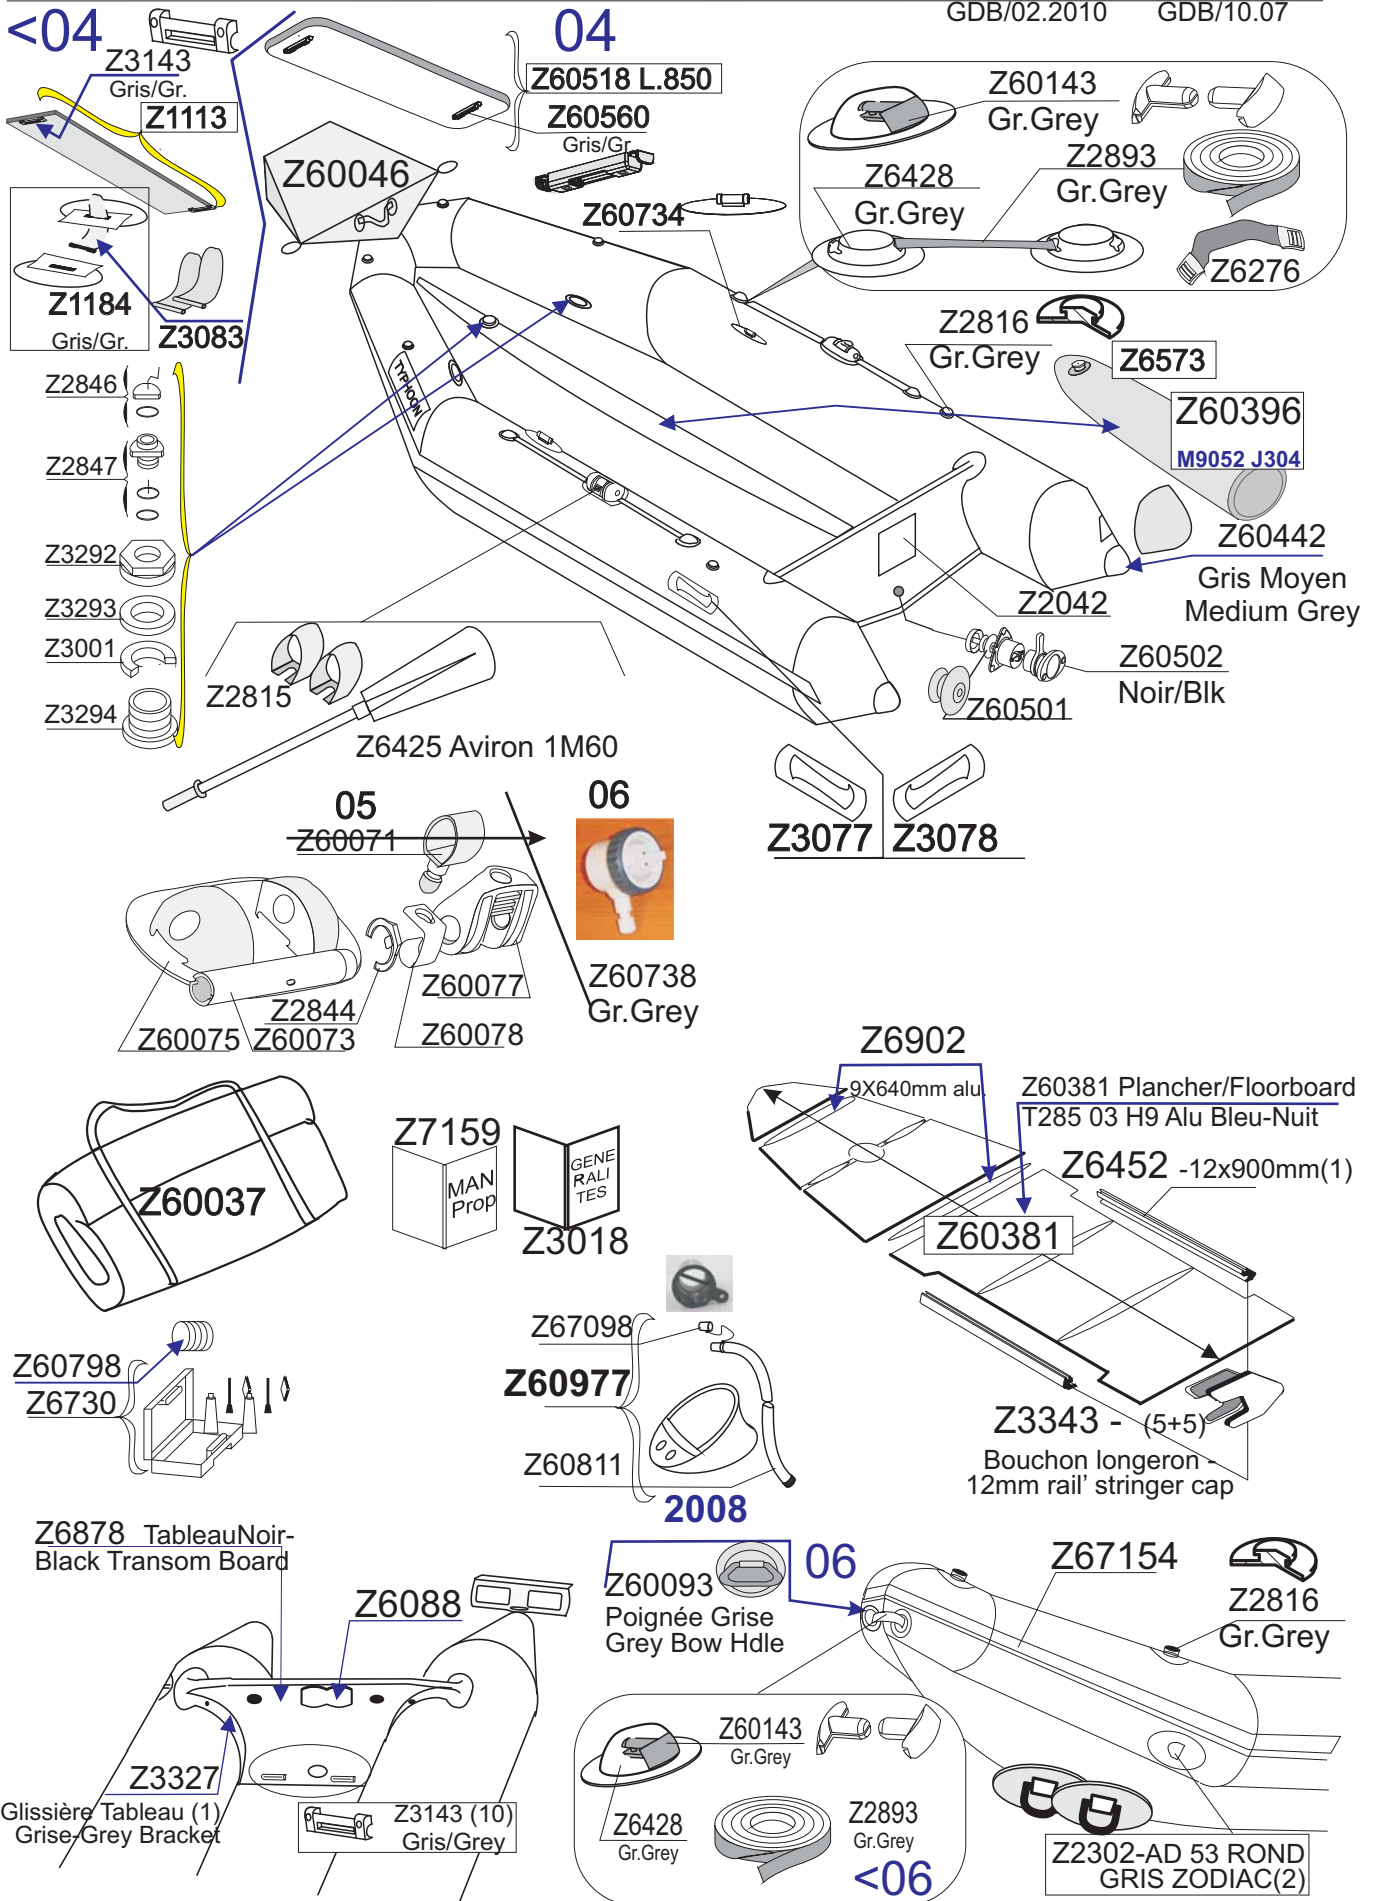

TYPHOON 285 Gris Clair Light Grey 2004-06 Z55007

GDB/02.2010 GDB/10.07

Tissu pour réparation: Corps =7041 Gris Clair
 Fabric for repairs : Tube =7041 Light Grey

Fond = Z60395 Bleu Marine
 Bottom = Z60395 Navy Blue