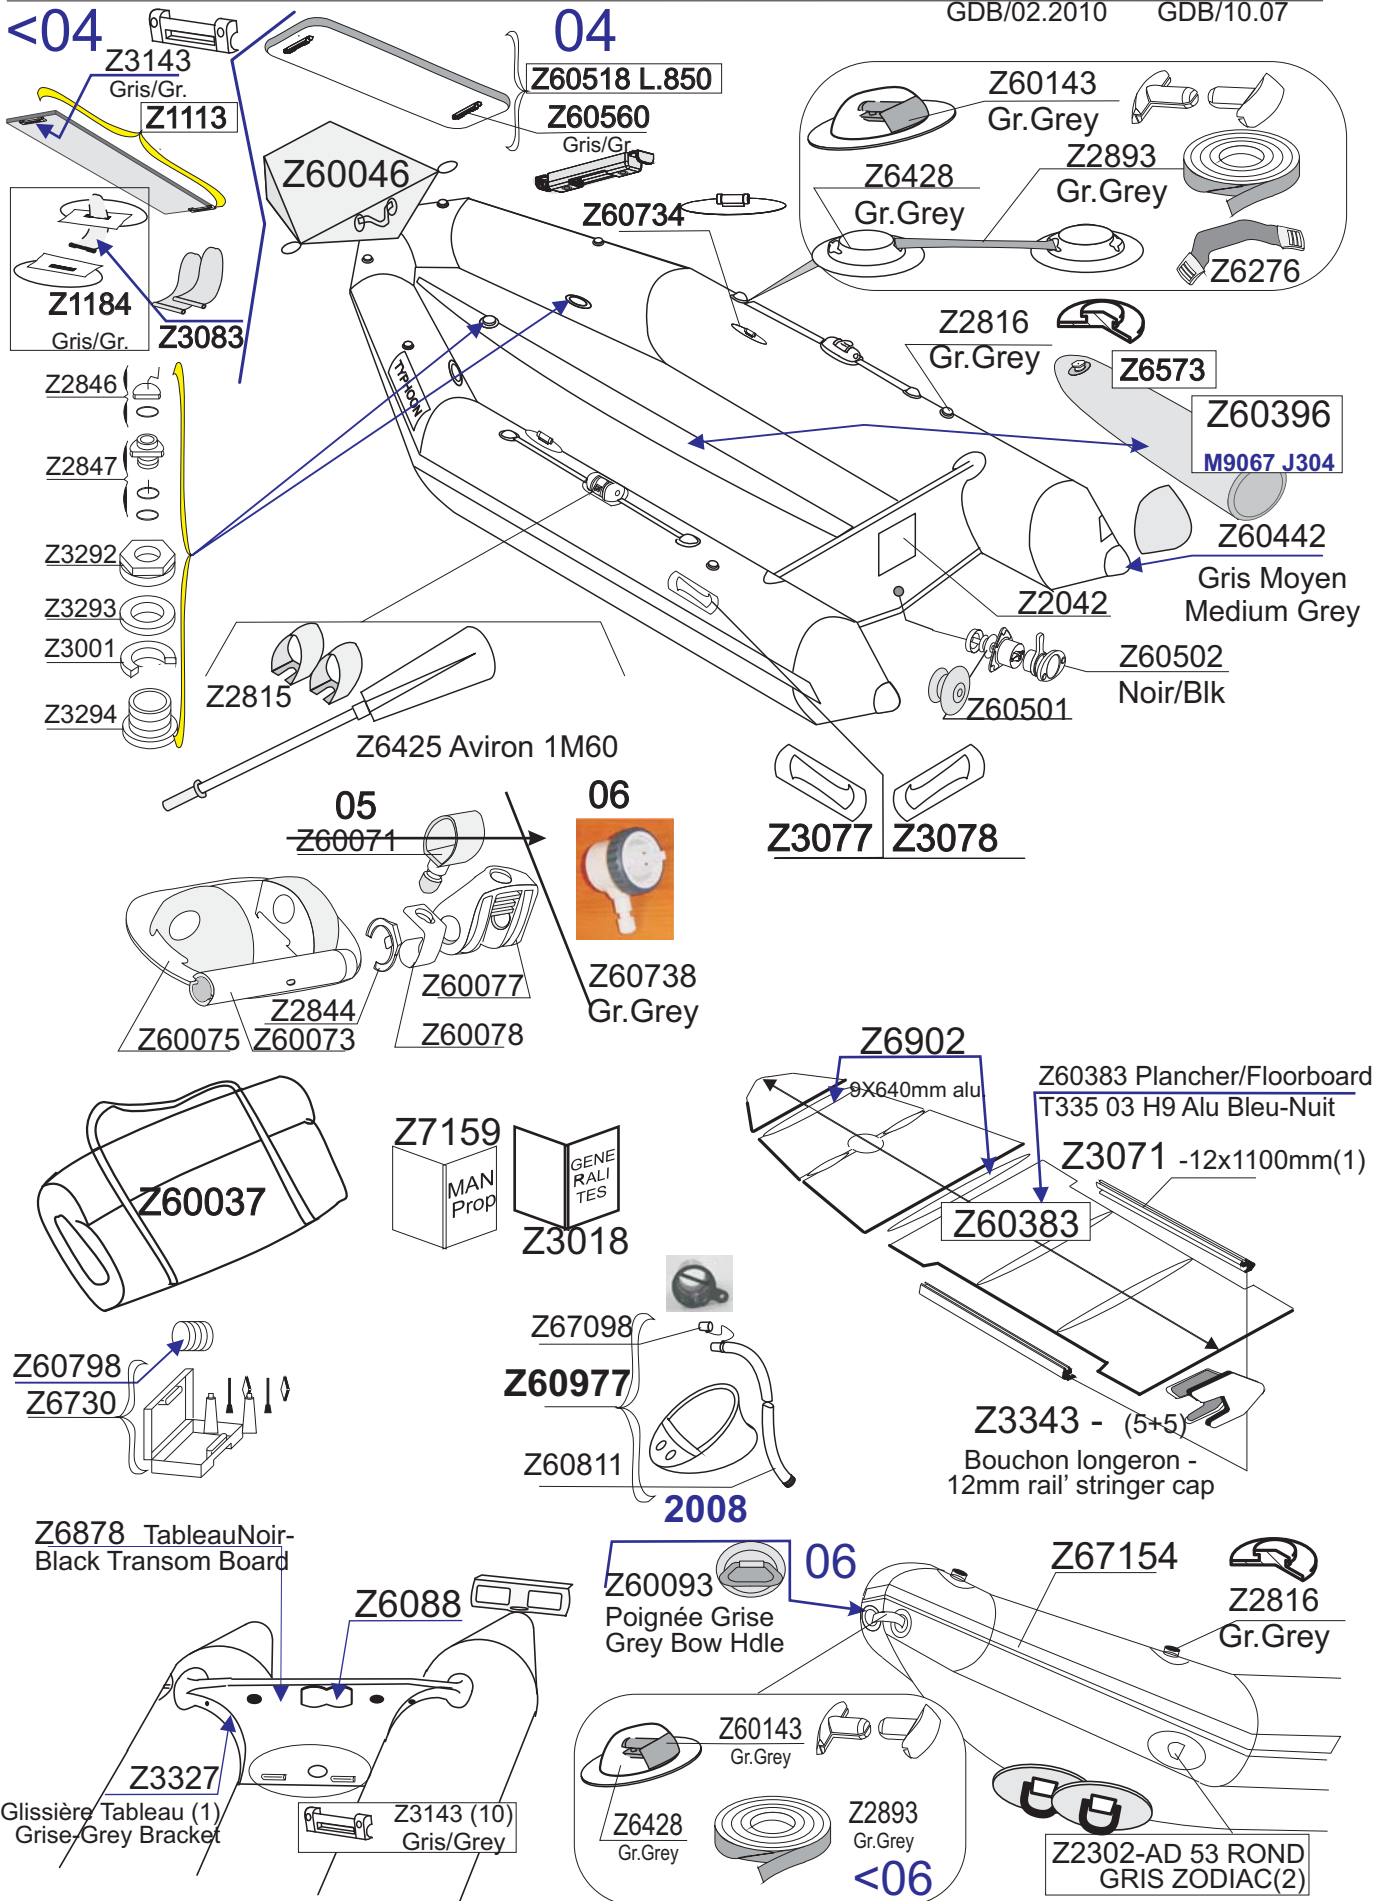

TYPHOON 335 Gris Clair Light Grey 2004-06 Z55010

GDB/02.2010 GDB/10.07

Tissu pour réparation: Corps =7041 Gris Clair
 Fabric for repairs : Tube =7041 Light Grey

Fond = Z60395 Bleu Marine
 Bottom = Z60395 Navy Blue