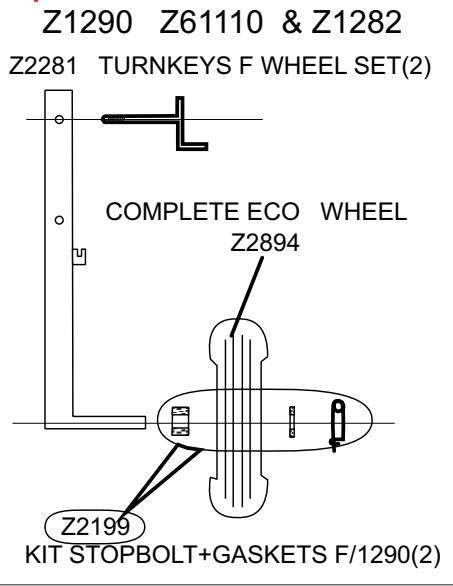

MK 2C CLASSIC Gris 2004-10 Z12104- FR-HP P:1/2

GDB/09/05 GDB 03/10

Long/3m80

Z12107- ST-BOIS-WOOD
Z12110- HD- alum.

Spares Parts-Pièces Dét. GDB/02.08

Tissu pour réparation: Corps =Z7051 Gris Moyen
Fabric for repairs : Tube =Z7051 Medium Grey

Fond = Z7132 Noir
Bottom = Z7132 Black

Z10206 PLANCHER MARK 2 C STD

Z10207 PLANCHER MARK 2 C HD ALUMINIUM

Z10208 PLANCHER MARK 2 C FR