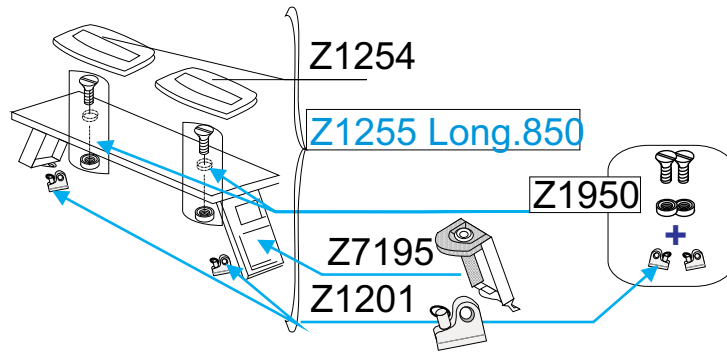

MK 2C CLASSIC Gris 2004-10 Z12104- FR-HP P:1/2

GDB/09/05 GDB 03/10

Long/3m80

Z12107- ST-BOIS-WOOD
Z12110- HD- alum.

Spares Parts-Pièces Dét. GDB/02.08

Tissu pour réparation: Corps =Z7051 Gris Moyen
Fabric for repairs : Tube =Z7051 Medium Grey

Fond = Z7132 Noir
Bottom = Z7132 Black

Z10206 PLANCHER MARK 2 C STD

Z10207 PLANCHER MARK 2 C HD ALUMINIUM

Z10208 PLANCHER MARK 2 C FR