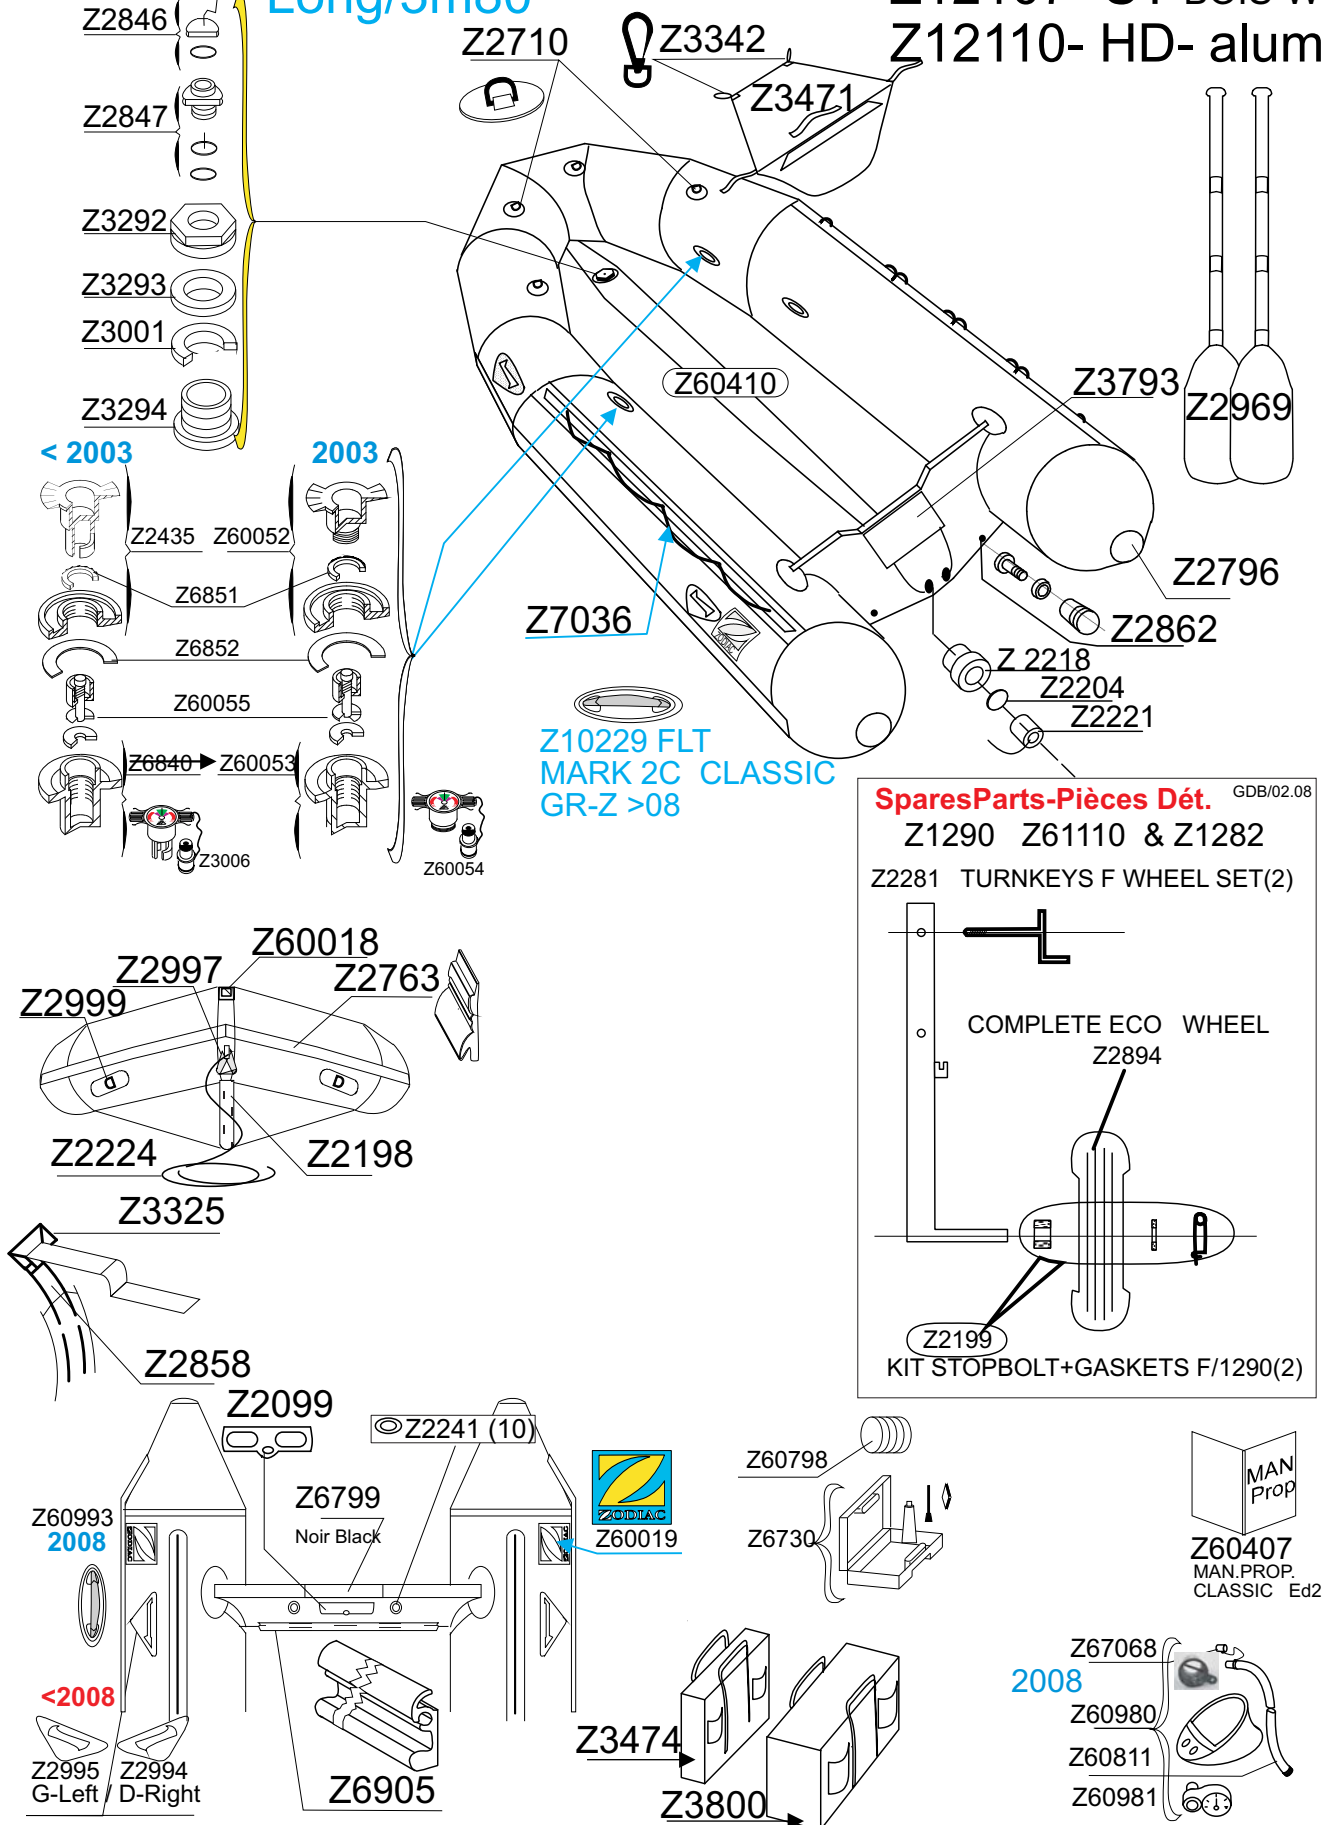

MK 2C CLASSIC Gris 2004-10 Z12104- FR-HP P:1/2

GDB/09/05 GDB 03/10

Long/3m80

Z12107- ST-BOIS-WOOD
Z12110- HD- alum.

Spares Parts-Pièces Dét. GDB/02.08

Tissu pour réparation: Corps =Z7051 Gris Moyen
Fabric for repairs : Tube =Z7051 Medium Grey

Fond = Z7132 Noir
Bottom = Z7132 Black

Z10206 PLANCHER MARK 2 C STD

Z10207 PLANCHER MARK 2 C HD ALUMINIUM

Z10208 PLANCHER MARK 2 C FR