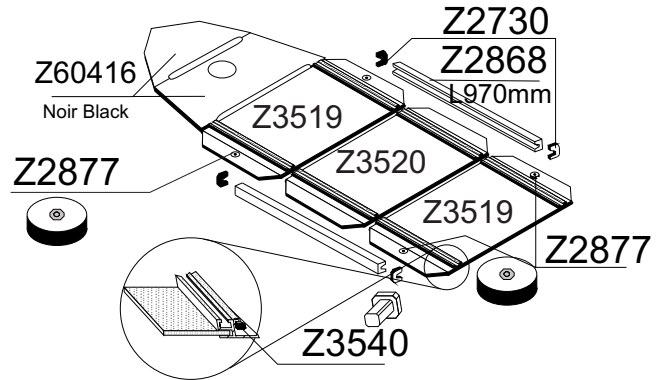

MK 2C CLASSIC Gris 2004-10 Z12104- FR-HP P:1/2

GDB/09/05 GDB 03/10

Long/3m80

Z12107- ST-BOIS-WOOD
Z12110- HD- alum.

Spares Parts-Pièces Dét. GDB/02.08

Tissu pour réparation: Corps =Z7051 Gris Moyen
Fabric for repairs : Tube =Z7051 Medium Grey

Fond = Z7132 Noir
Bottom = Z7132 Black

Z10206 PLANCHER MARK 2 C STD

Z10207 PLANCHER MARK 2 C HD ALUMINIUM

Z10208 PLANCHER MARK 2 C FR