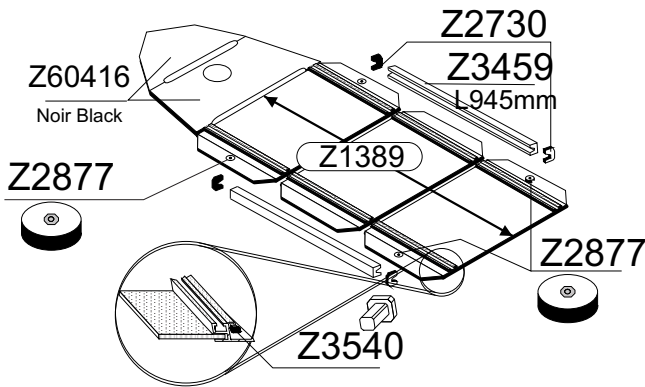

MK 2C CLASSIC Gris 2004-10 Z12104- FR-HP P:1/2

GDB/09/05 GDB 03/10

Long/3m80

Z12107- ST-BOIS-WOOD
Z12110- HD- alum.

Spares Parts-Pièces Dét. GDB/02.08

Tissu pour réparation: Corps =Z7051 Gris Moyen
Fabric for repairs : Tube =Z7051 Medium Grey

Fond = Z7132 Noir
Bottom = Z7132 Black

Z10206 PLANCHER MARK 2 C STD

Z10207 PLANCHER MARK 2 C HD ALUMINIUM

Z10208 PLANCHER MARK 2 C FR