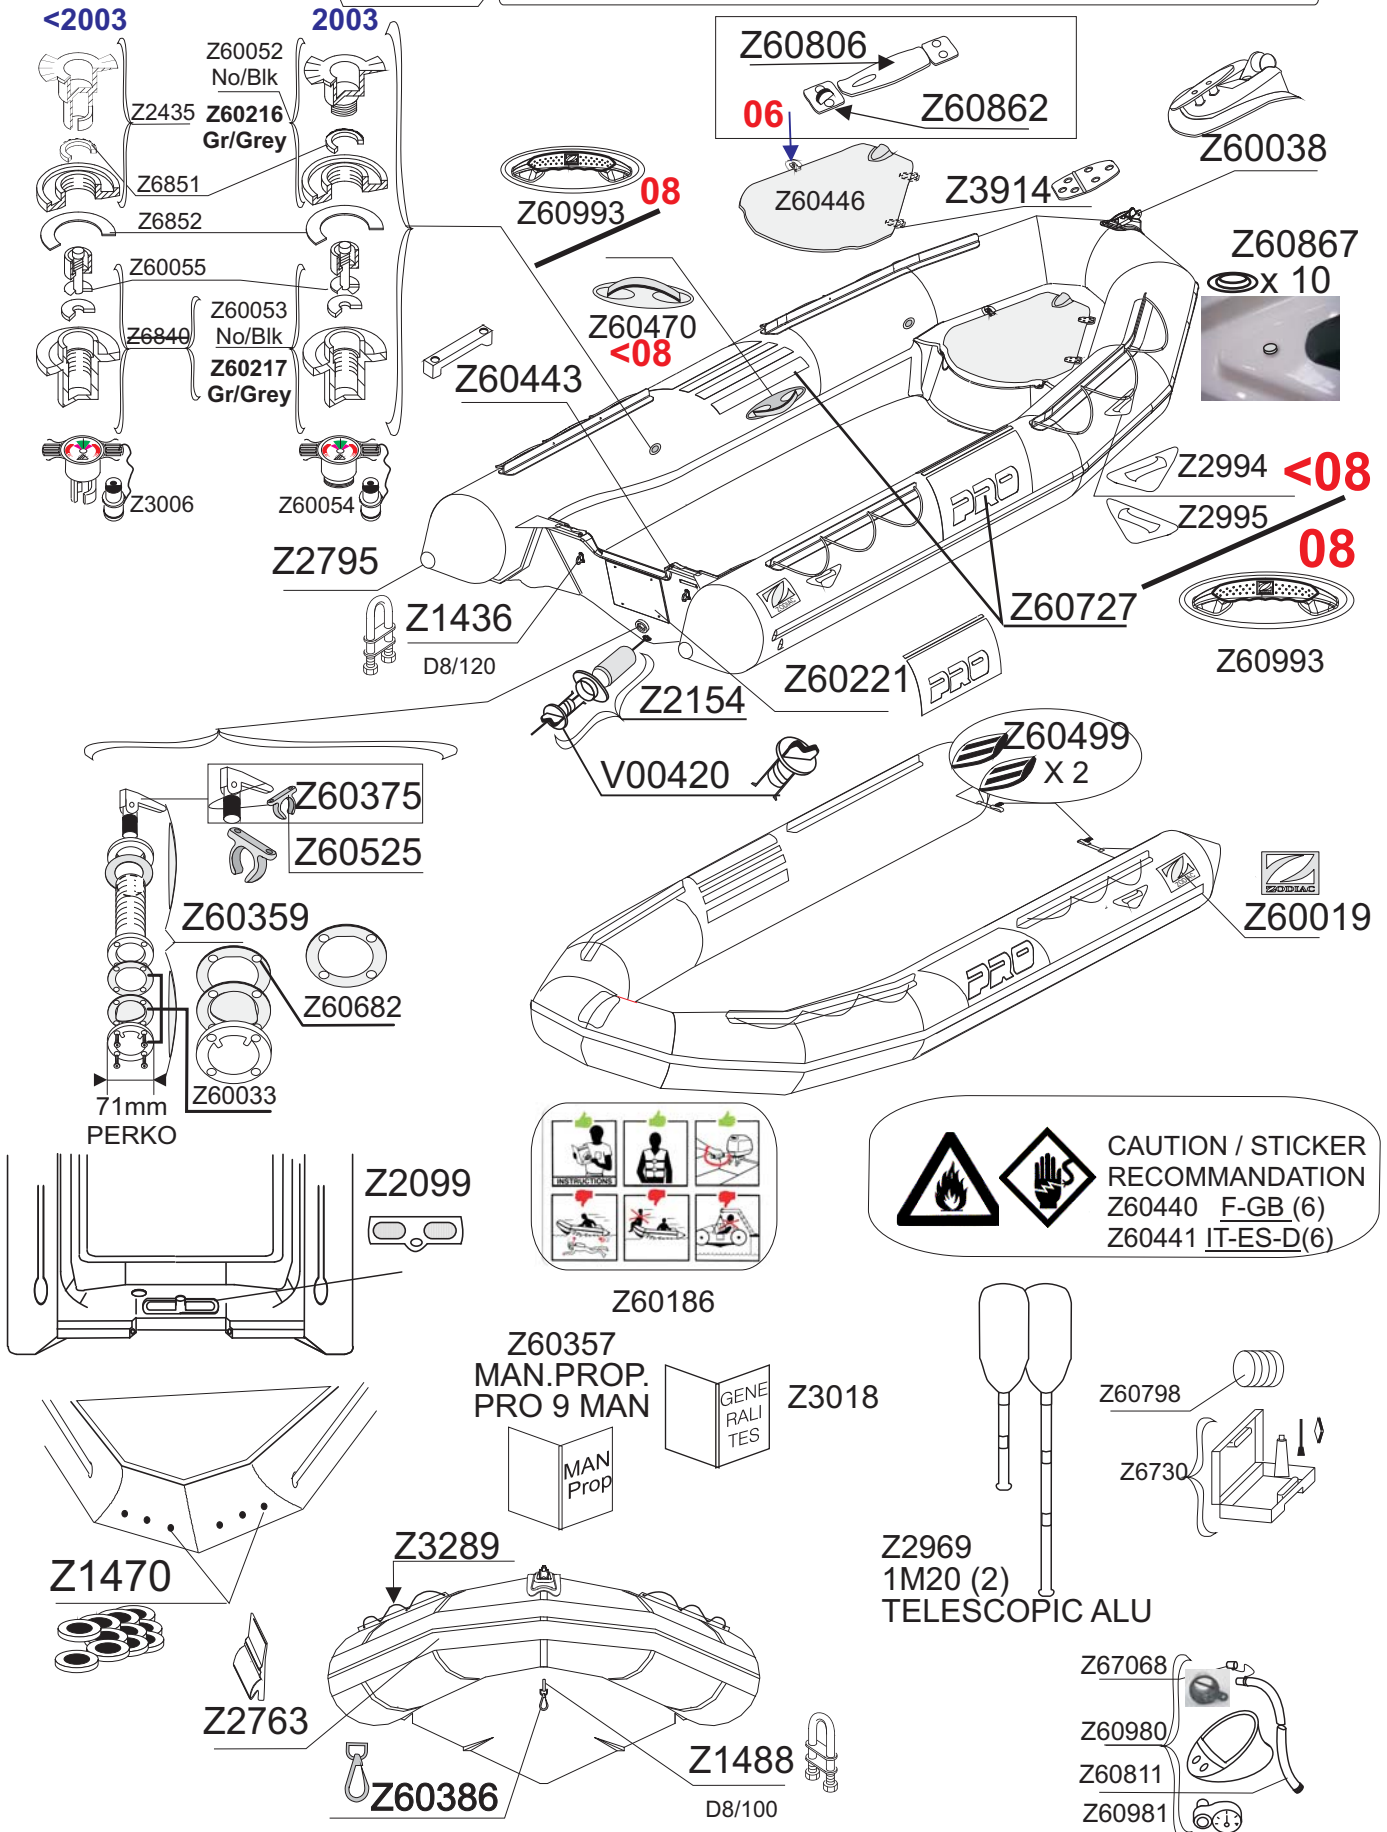

PRO 9 MAN

2003

Z14227 Rouge-Red
Z14228 Gris - Grey "Z"

GDB/01:2010
GDB/03.09

L: 4M70

Z16056 Rge-Red / Z16057 Gris/Grey

Tissu pour réparation: Corps = Z7131 Rouge
Fabric for repairs: Tube = Z7131 Red

Z7084 Gris Zodiac
Z7084 Zodiac Grey

- PVC -