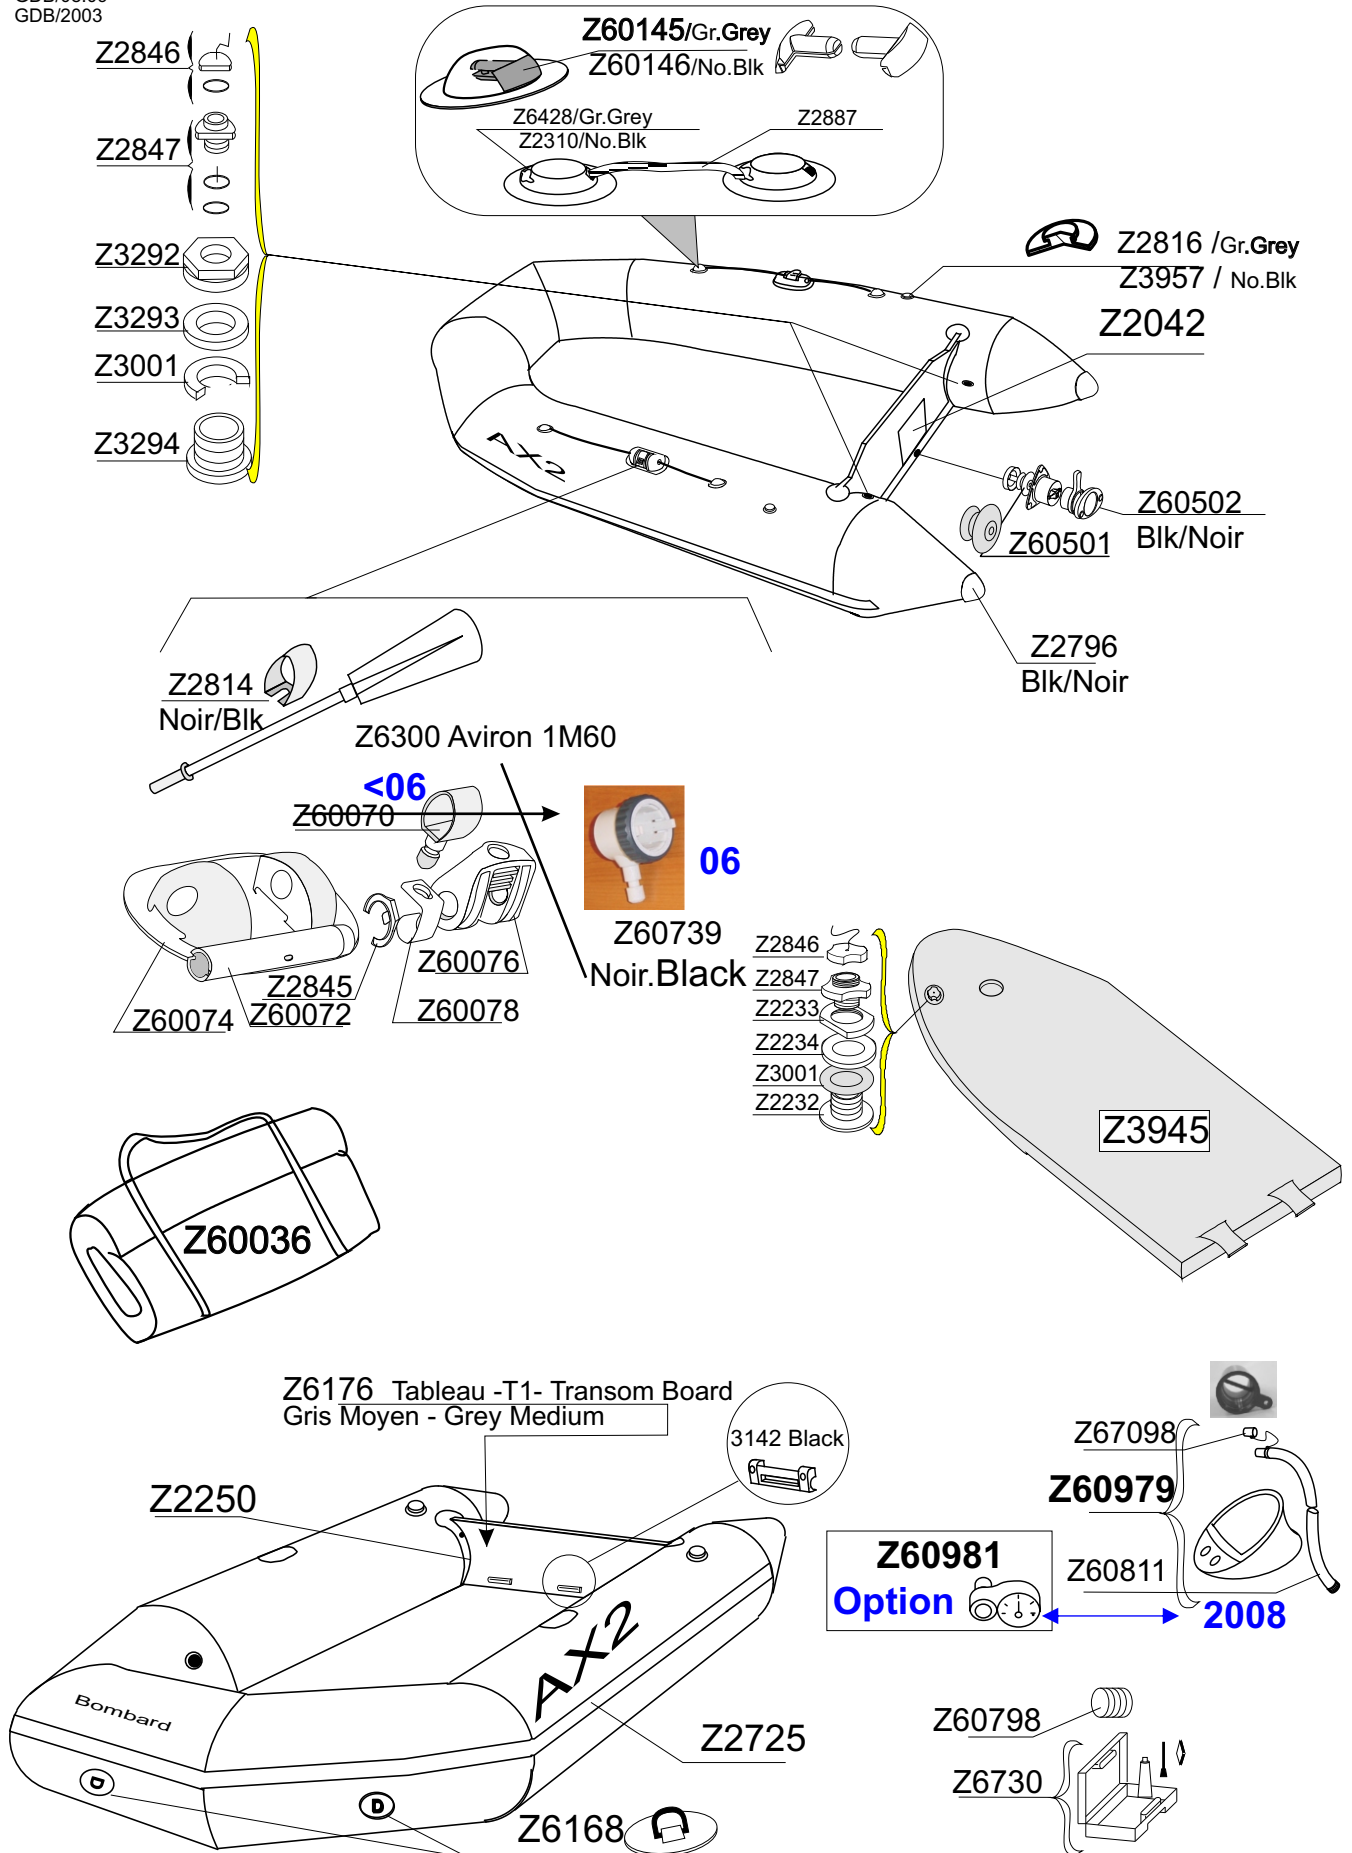

AX 2 AEROTECH

2003

Gris Clair
Light Grey

Z5533

GDB/08.09
GDB/2003

Tissu pour réparation: Corps =7041 Gris Clair / 7041 plancher
Fabric for repairs : Tube =7041 Light Grey/ 7041floor

Fond = 7177 Noir
Bottom = 7177 Black