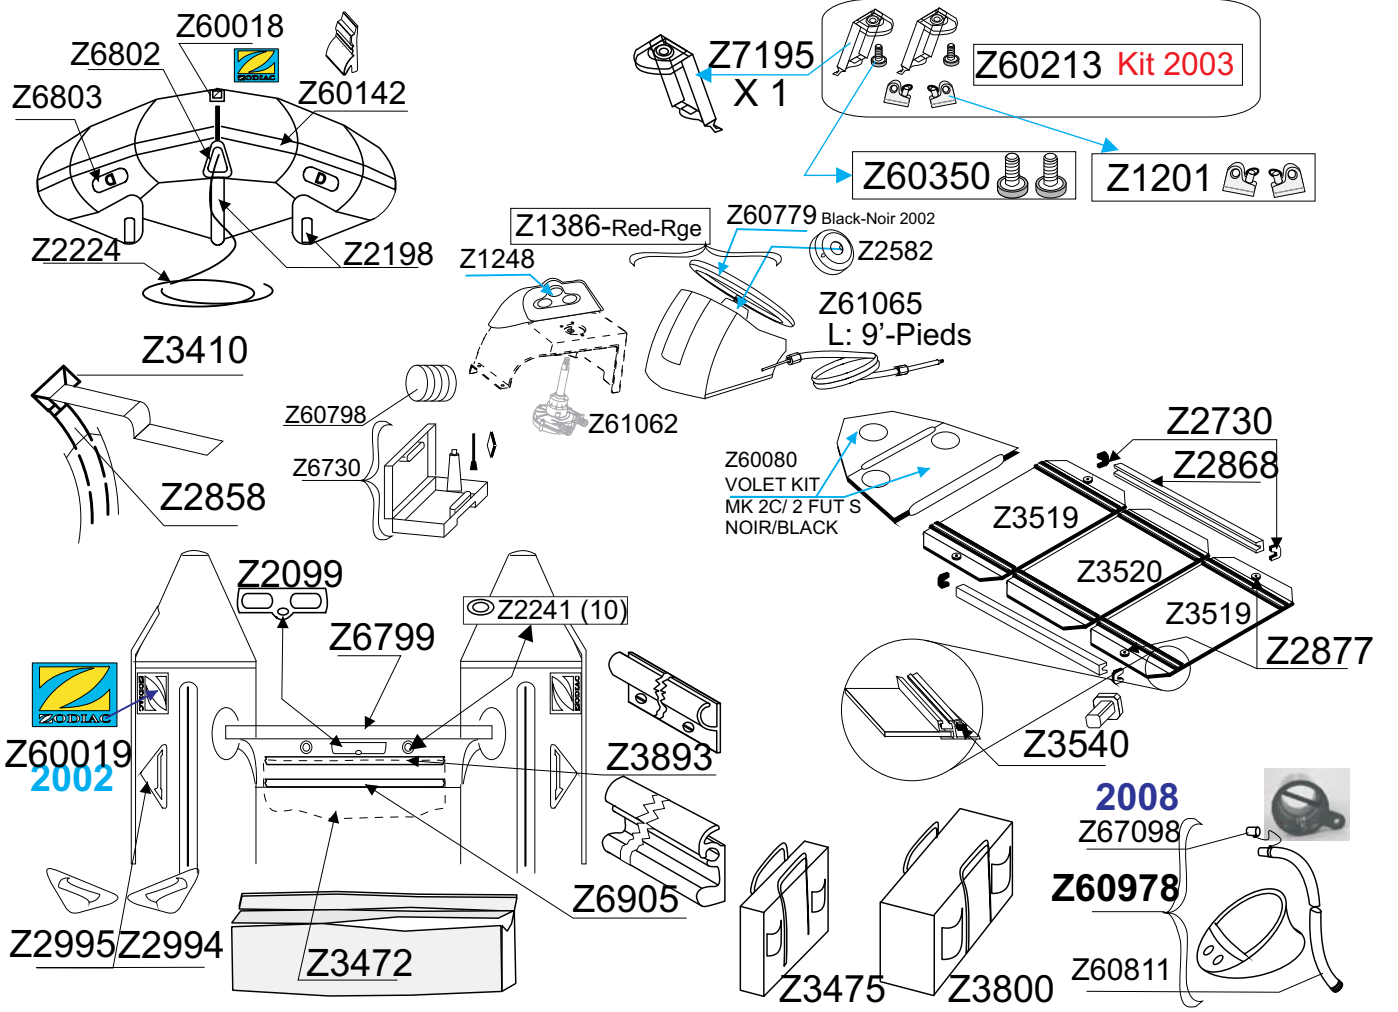

# MK 2C FUTURA S

ROUGE  
RED

2003 Z12205

GDB/12.03

Tissu pour réparation: Corps = Z7131 Rouge  
 Fabric for repairs : Tube = Z7131 Red

Fond = Z7177 Noir  
 Bottom = Z7177 Black