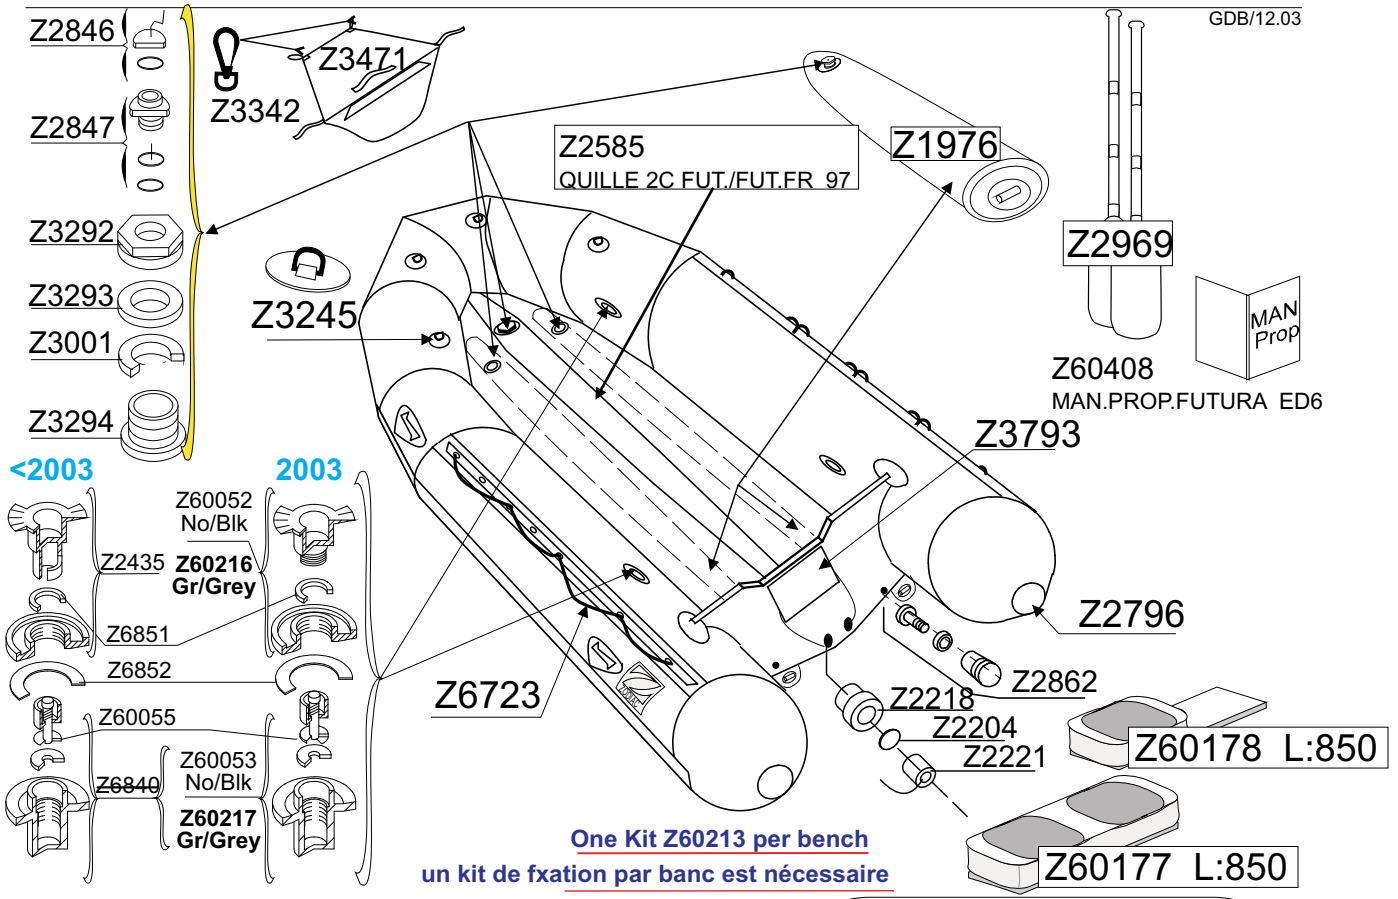

# MK 2C FUTURA S

ROUGE  
RED

2003 Z12205

GDB/12.03

Tissu pour réparation: Corps = Z7131 Rouge  
 Fabric for repairs : Tube = Z7131 Red

Fond = Z7177 Noir  
 Bottom = Z7177 Black