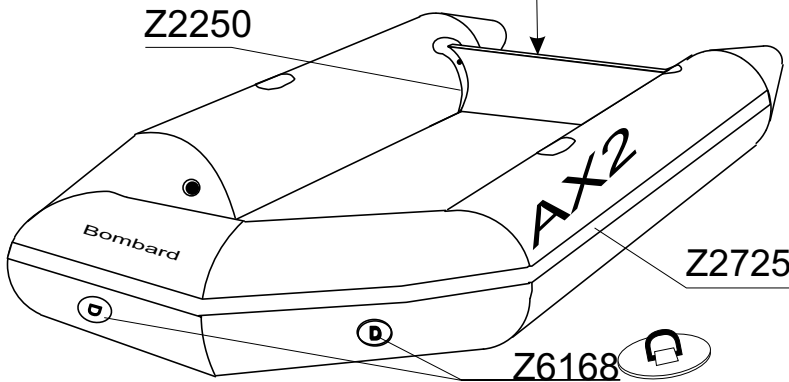

GDB/08.09
GDB/2003

Z6176 Tableau -T1- Transom Board
Gris Moyen - Grey Medium

Tissu pour réparation: Corps =Z7164 Rouge/ Z7041 Gris Clair
Fabric for repairs : Tube =Z7164 Red / Z7041 Light Grey

Fond = Z7177 Noir
Bottom = Z7177 Black