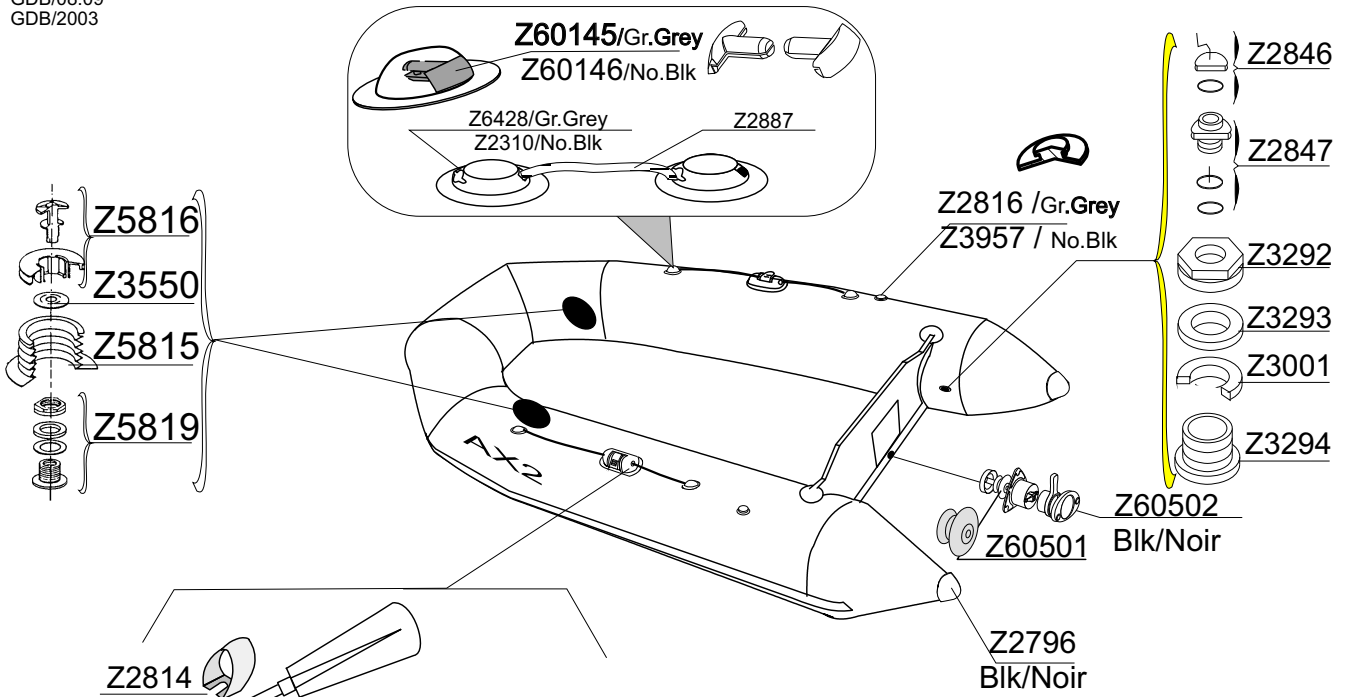

GDB/08.09
GDB/2003

Z6176 Tableau -T1- Transom Board
Gris Moyen - Grey Medium

Tissu pour réparation: Corps =Z7164 Rouge/ Z7041 Gris Clair
Fabric for repairs : Tube =Z7164 Red / Z7041 Light Grey

Fond = Z7177 Noir
Bottom = Z7177 Black