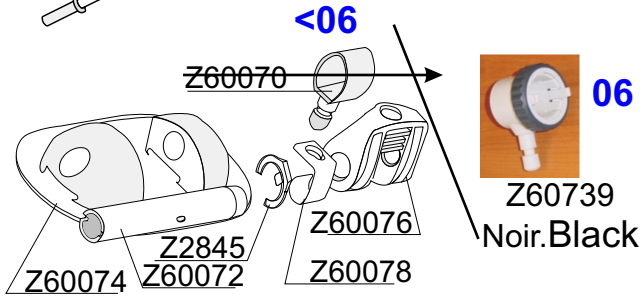

GDB/08.09
GDB/2003

Z6176 Tableau -T1- Transom Board
Gris Moyen - Grey Medium

Tissu pour réparation: Corps =Z7164 Rouge/ Z7041 Gris Clair
Fabric for repairs : Tube =Z7164 Red / Z7041 Light Grey

Fond = Z7177 Noir
Bottom = Z7177 Black