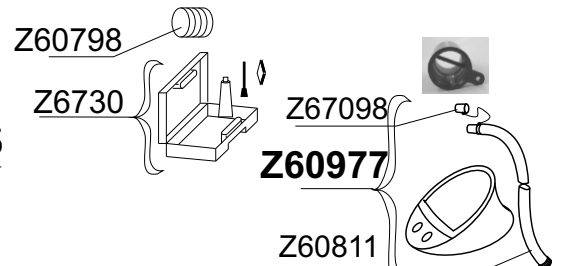

GDB/08.09
GDB/2003

Z6176 Tableau -T1- Transom Board
Gris Moyen - Grey Medium

Tissu pour réparation: Corps =Z7164 Rouge/ Z7041 Gris Clair
Fabric for repairs : Tube =Z7164 Red / Z7041 Light Grey

Fond = Z7177 Noir
Bottom = Z7177 Black