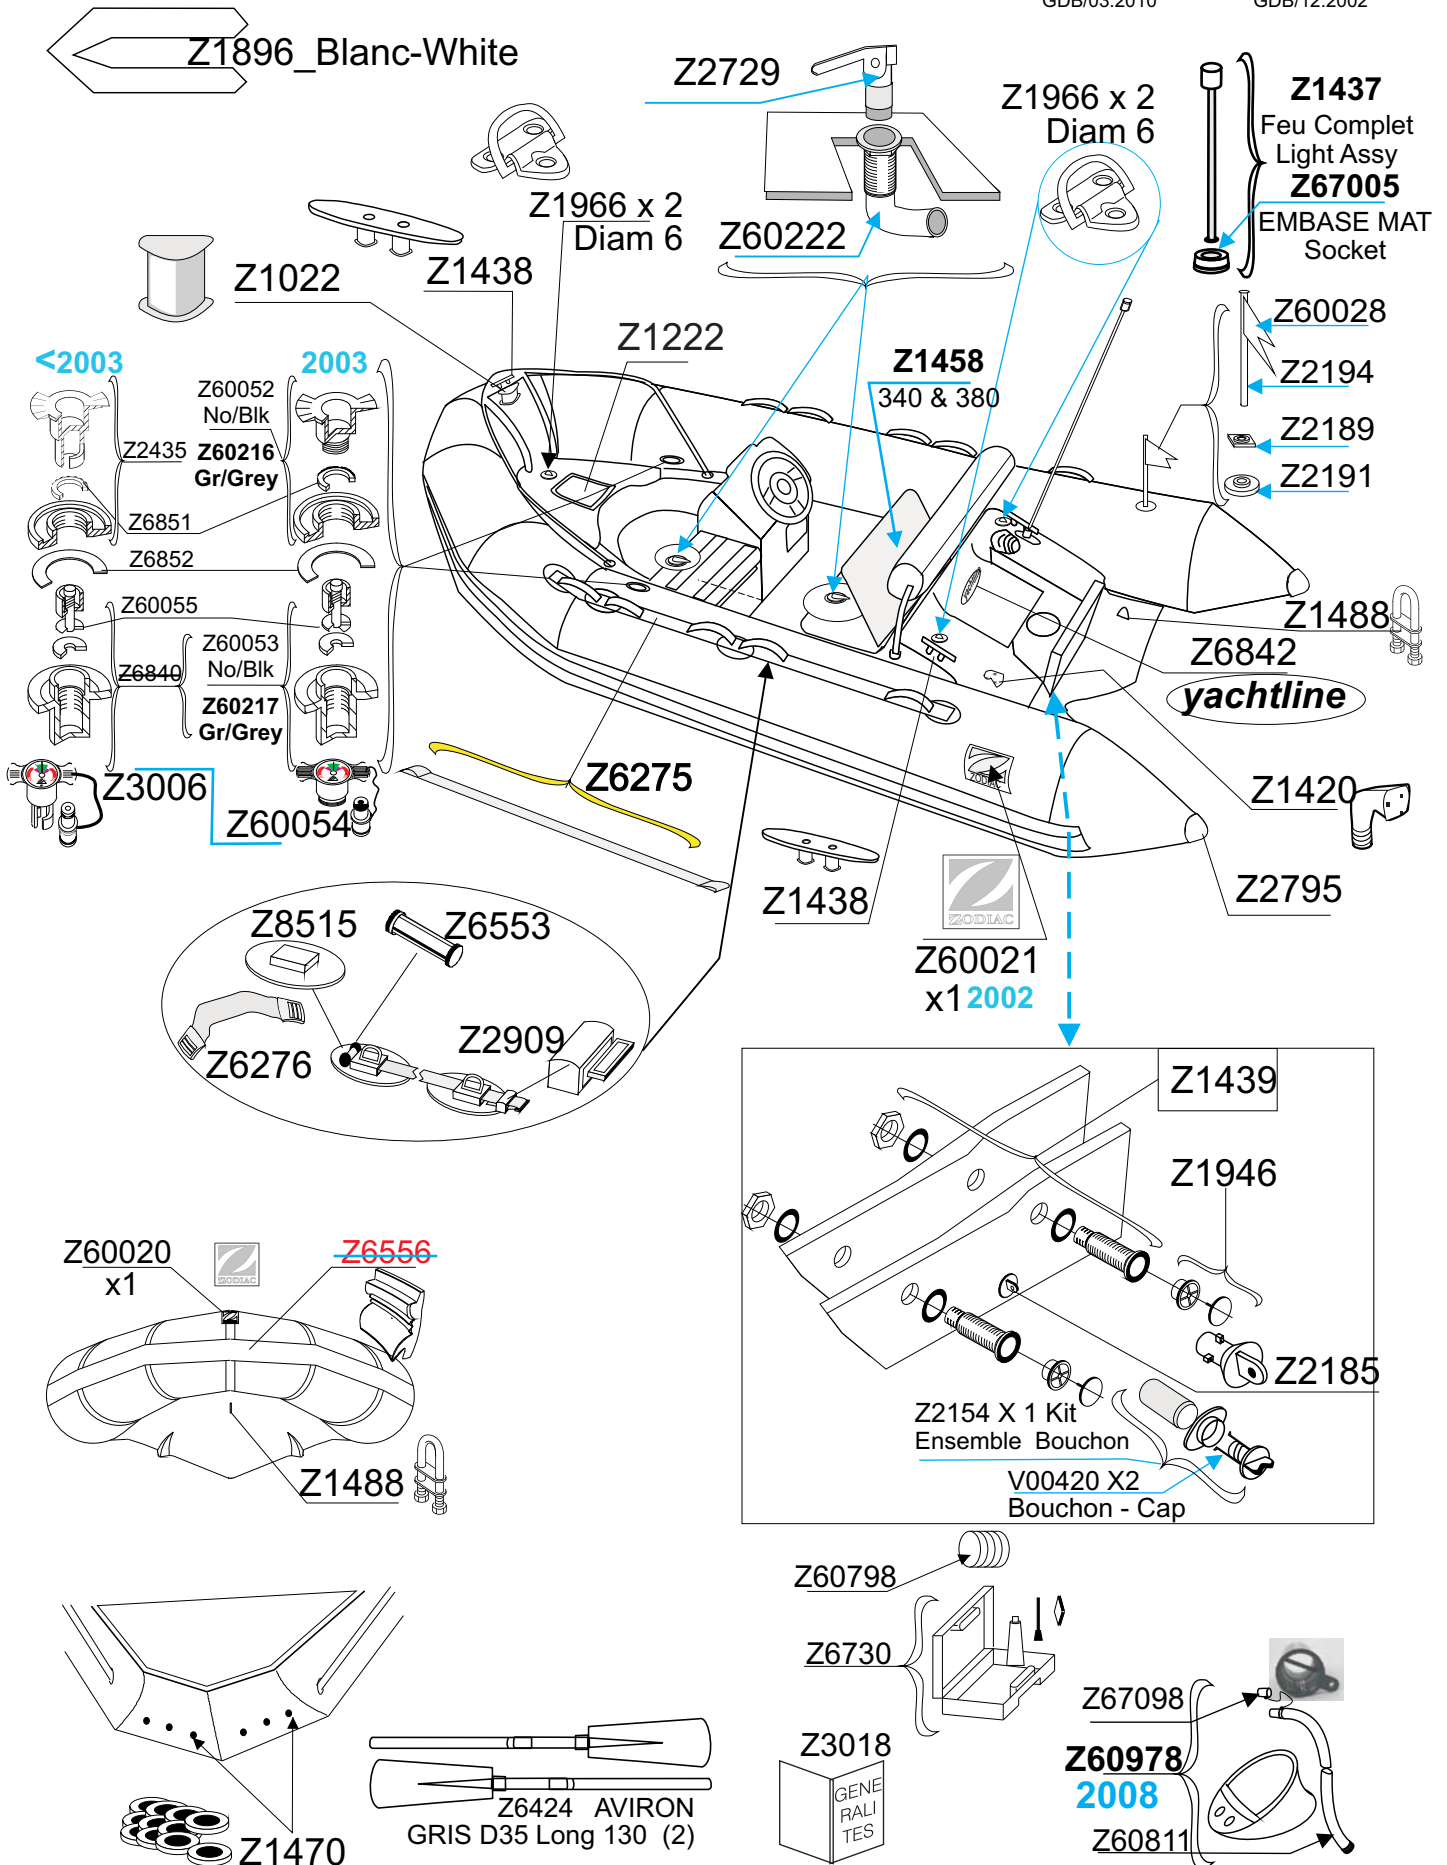

YL 380 DL

-Blanc-
-White-

1997-01 2117-2119-0683
2002 Z11331 (1/2)

GDB/03.2010

GDB/12.2002

Tissu pour réparation: Corps =Z7197 Blanc
Fabric for repairs : Tube =Z7197 White

- PVC -

YL 380 DL

-Blanc-
-White-

1997-01 2117-2119-0683
2002 Z11331 (2/2)

GDB/03.2010

GDB/12.2002