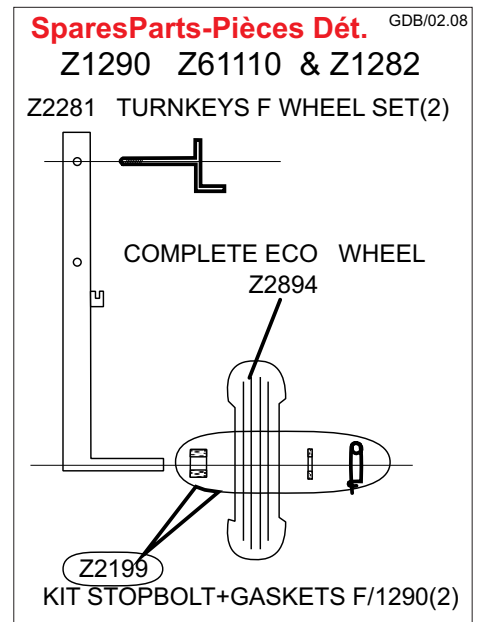

COMMANDO 5 92-1998

3850-53-45-3887

Long/4m70

GDB/04.2010 GDB/1993

Z3787 TABLEAU MK3GT/3GR NO. short shaft TRANSOM BOARD Blk

Tissu pour réparation: Corps = Z7132 Noir
Fabric for repairs : Tube = Z7132 Noir

Fond = Z7177 Noir
Bottom = Z7177 Black