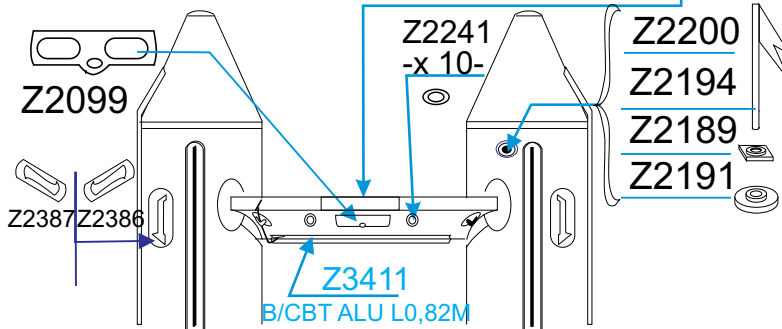

COMMANDO 5 92-1998

3850-53-45-3887

Long/4m70

GDB/04.2010 GDB/1993

Z3787 TABLEAU MK3GT/3GR NO. short shaft TRANSOM BOARD Blk

Tissu pour réparation: Corps = Z7132 Noir
Fabric for repairs : Tube = Z7132 Noir

Fond = Z7177 Noir
Bottom = Z7177 Black