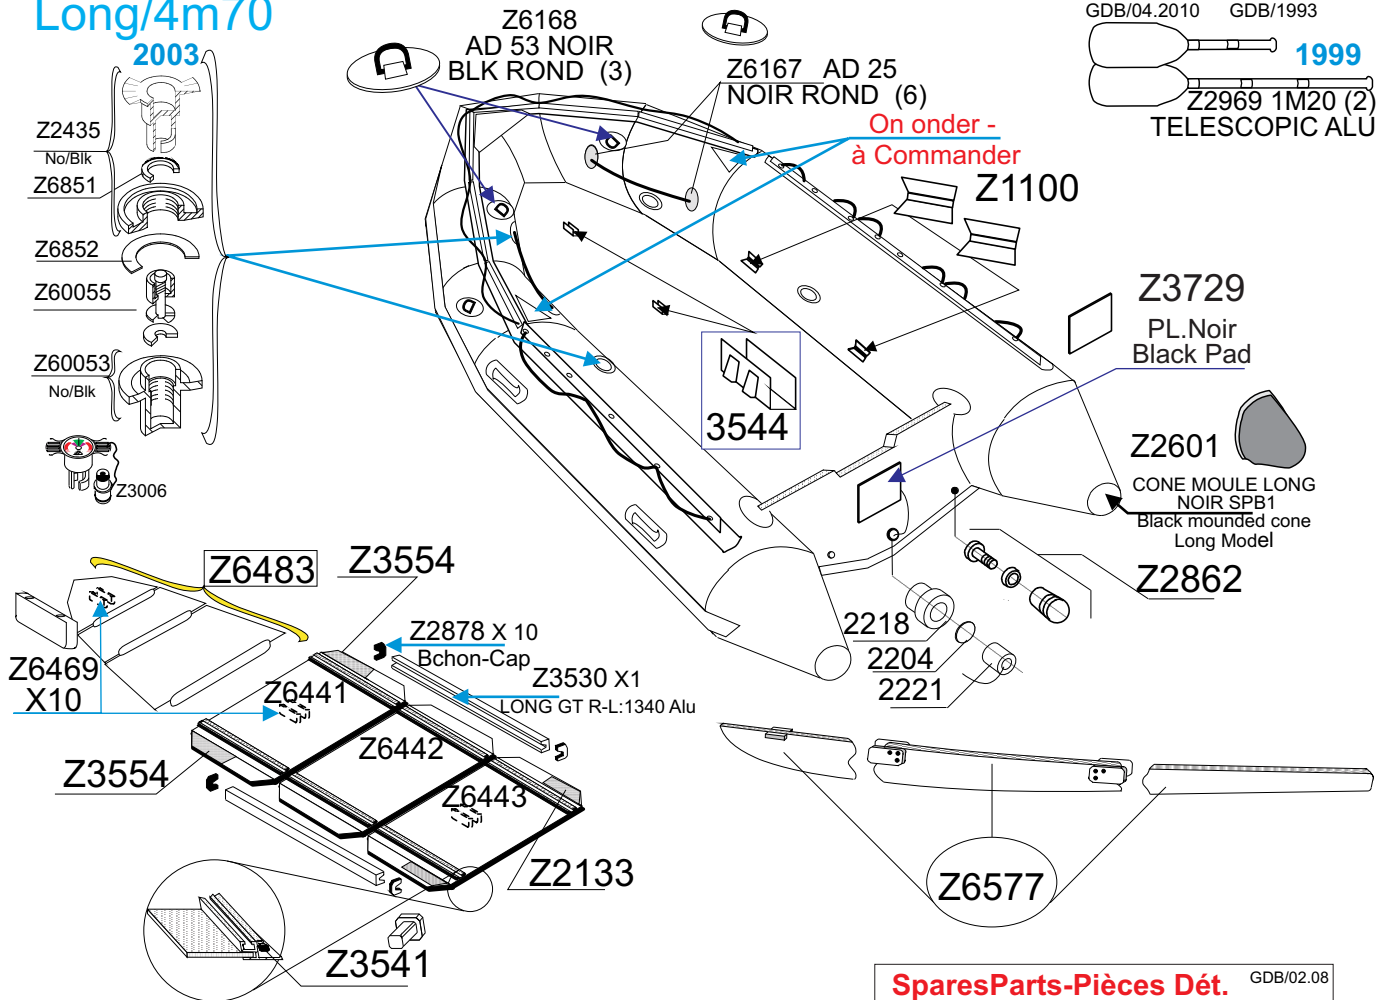

COMMANDO 5 92-1998

3850-53-45-3887

Long/4m70

GDB/04.2010 GDB/1993

Z3787 TABLEAU MK3GT/3GR NO. short shaft TRANSOM BOARD Blk

Tissu pour réparation: Corps = Z7132 Noir
Fabric for repairs : Tube = Z7132 Noir

Fond = Z7177 Noir
Bottom = Z7177 Black