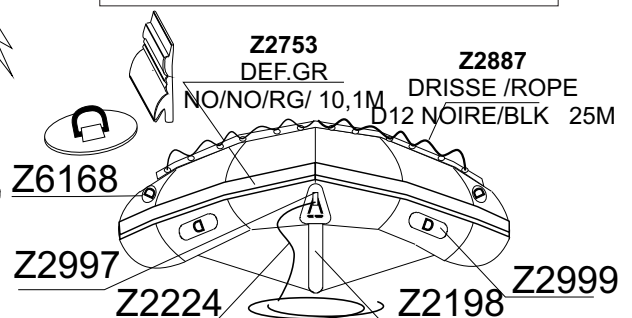

COMMANDO 5 92-1998

3850-53-45-3887

Long/4m70

GDB/04.2010 GDB/1993

Z3787 TABLEAU MK3GT/3GR NO. short shaft TRANSOM BOARD Blk

Tissu pour réparation: Corps = Z7132 Noir
Fabric for repairs : Tube = Z7132 Noir

Fond = Z7177 Noir
Bottom = Z7177 Black