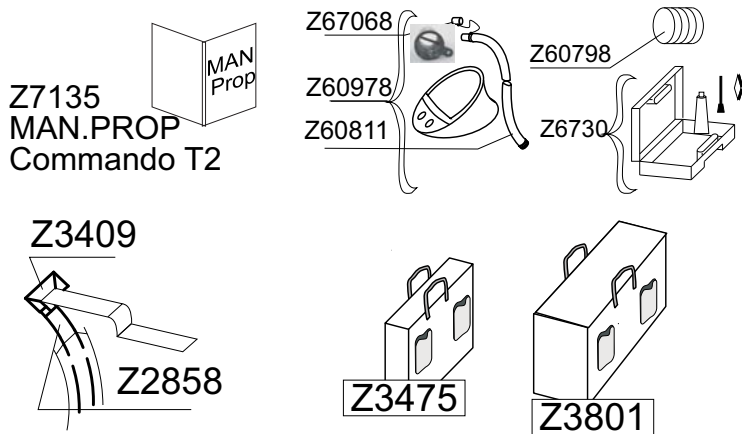

COMMANDO 5 92-1998

3850-53-45-3887

Long/4m70

GDB/04.2010 GDB/1993

Z3787 TABLEAU MK3GT/3GR NO. short shaft TRANSOM BOARD Blk

Tissu pour réparation: Corps = Z7132 Noir
Fabric for repairs : Tube = Z7132 Noir

Fond = Z7177 Noir
Bottom = Z7177 Black