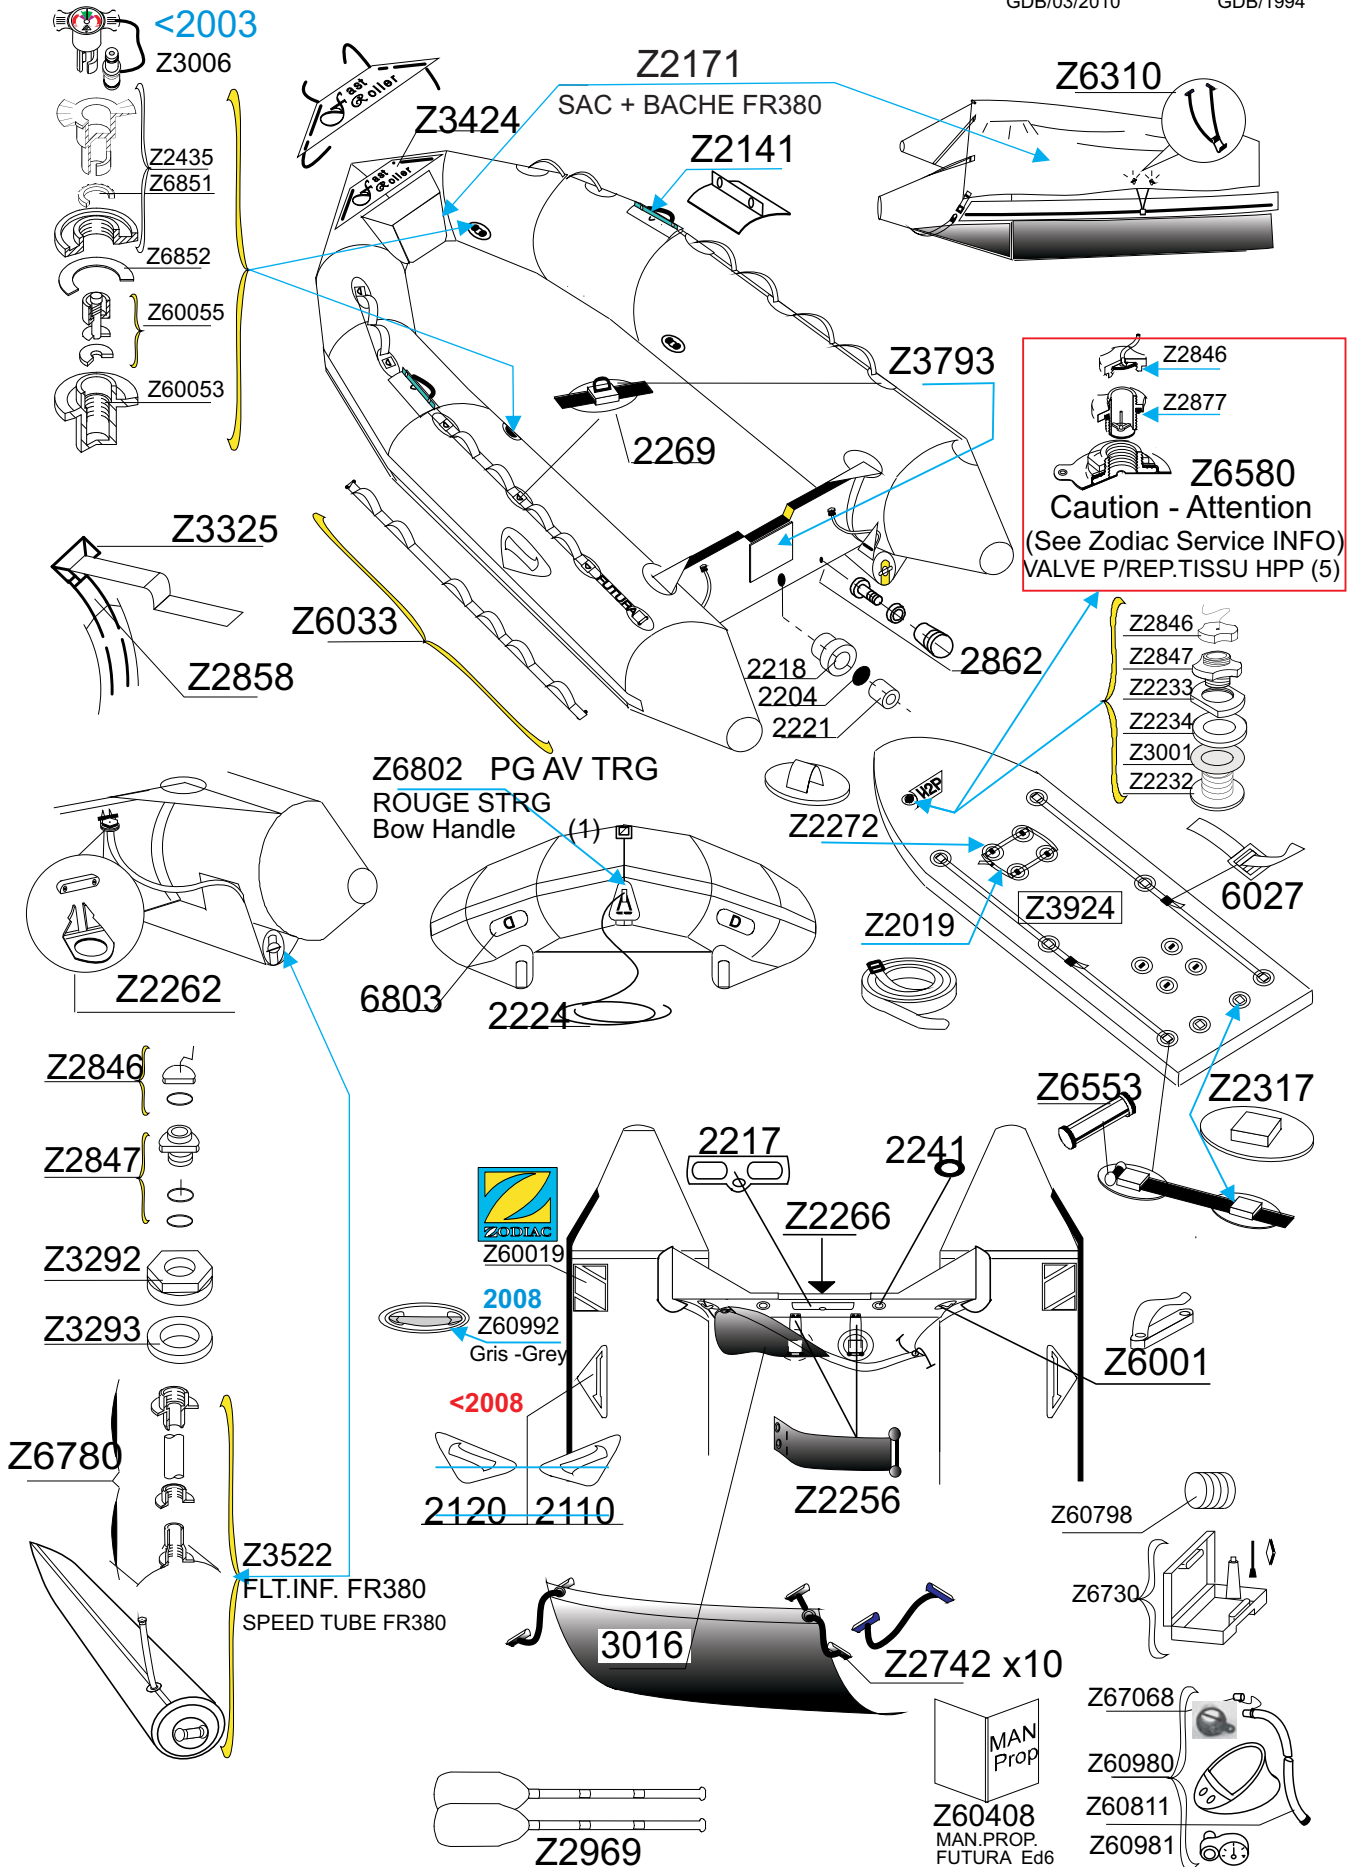

FUTURA FAST ROLLER 380

Rouge-Red
Gris - Grey

1994-97

2184

GDB/03/2010

GDB/1994

Tissu pour réparation: Corps =Z7131 Rouge/ Z2367 Gris clair
Fabric for repairs : Tube =Z7131Red / Z2367 Light Grey

Fond = 7177 Noir
Bottom = 7177 Black