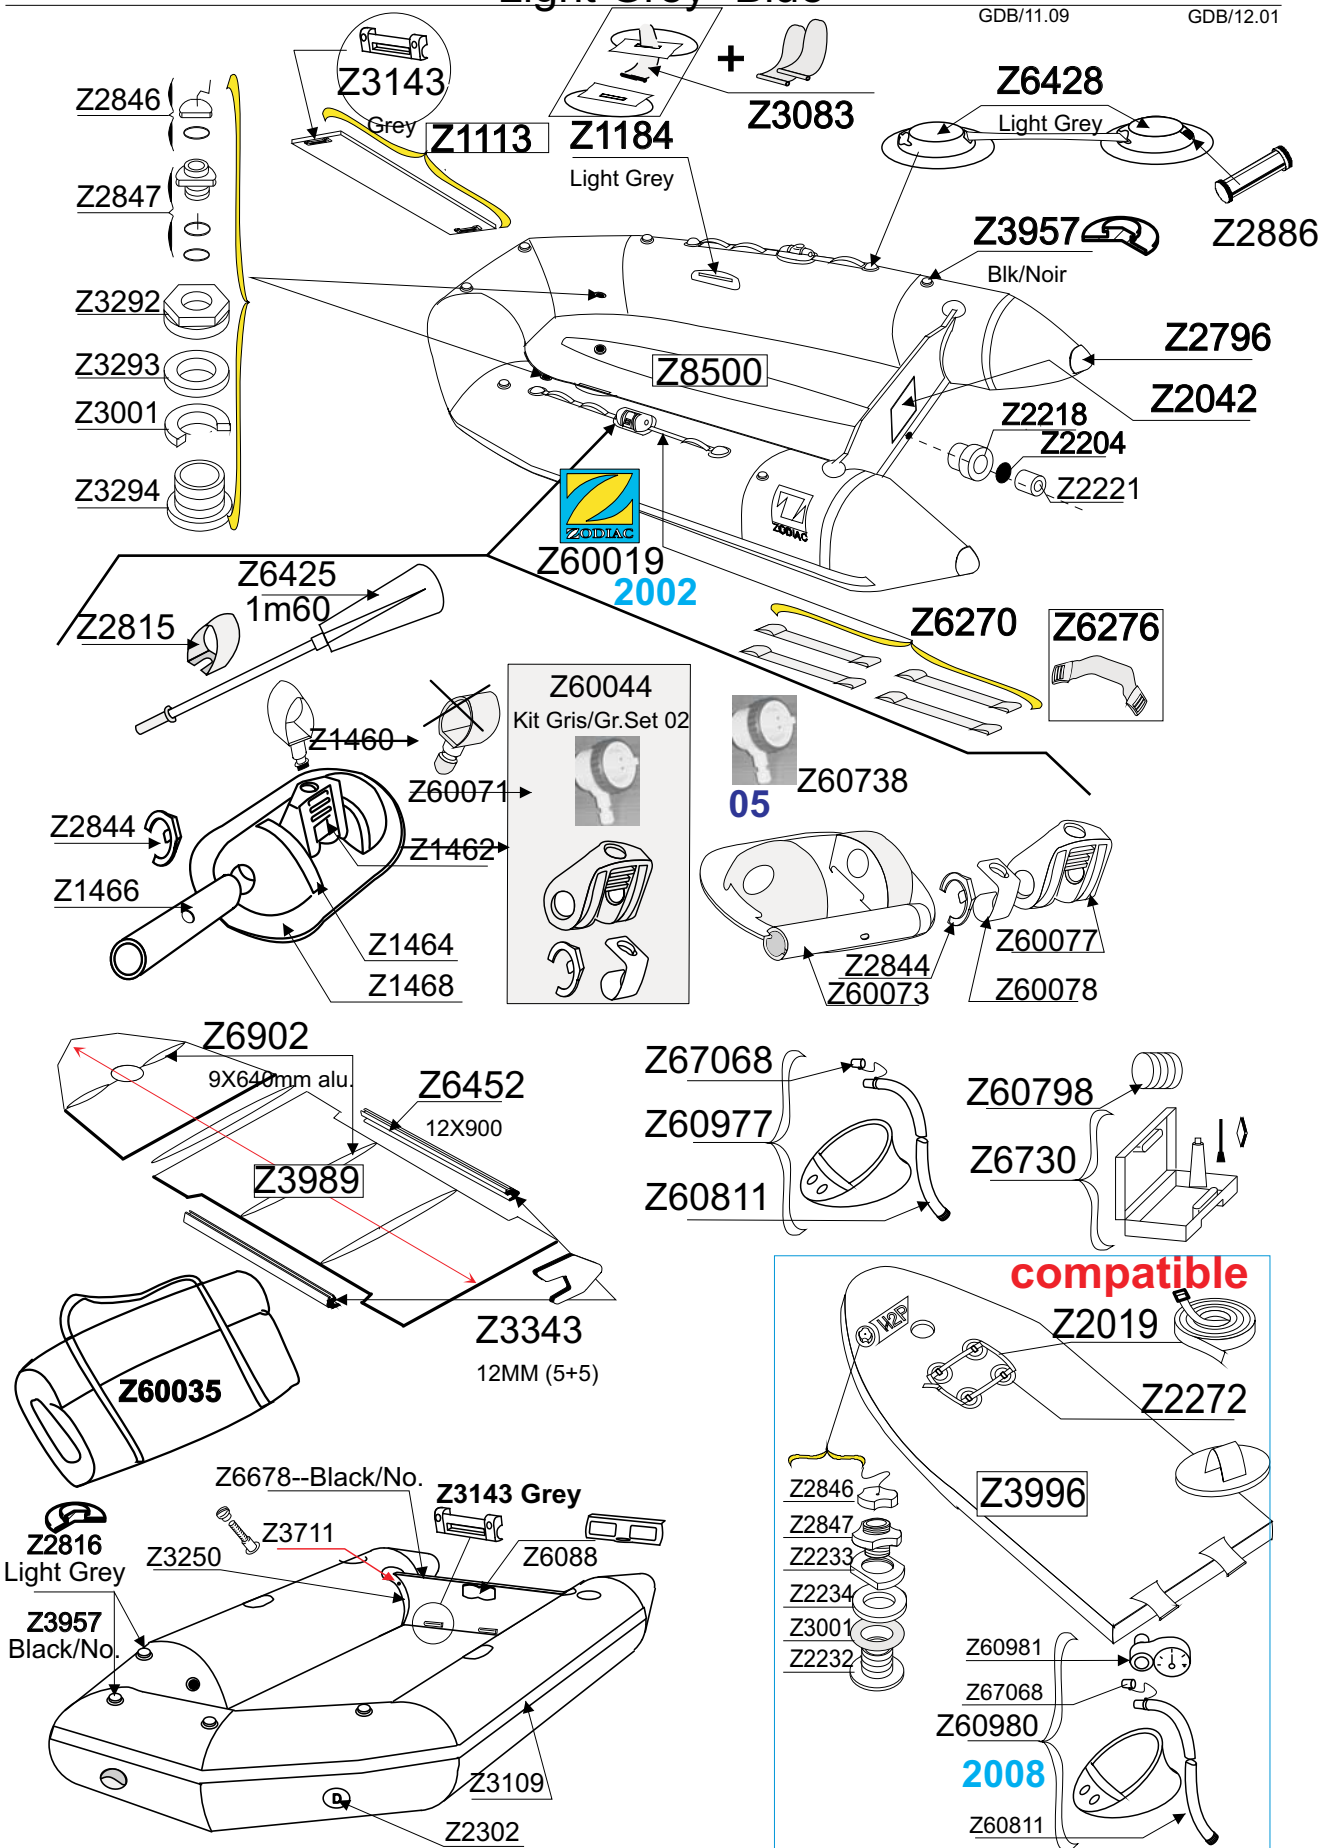

CADET 310 S Gris.CL-Bleu Light Grey -Blue

2001

Z0007

GDB/11.09

GDB/12.01

Tissu pour réparation: Corps =7041 Gris clair / Z60395 Bleu
 Fabric for repairs : Tube =7041 Light Grey / Z60395 Blue

Fond = 7041 Gris Clair
 Bottom = 7041 Light Grey