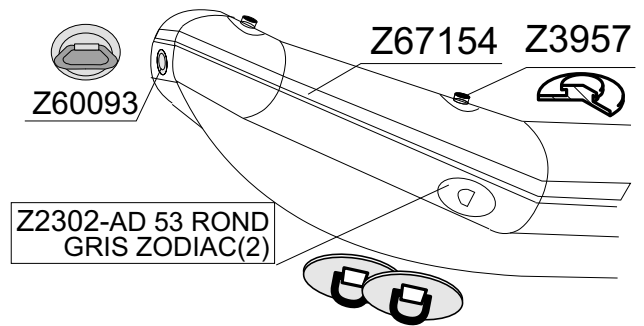

TYPHOON 335 Gris Clair Light Grey 2007-08 Z55020

GDB/02.2010 GDB/02.09

04

05

06

2008

Tissu pour réparation: Corps =7041 Gris Clair
 Fabric for repairs : Tube =7041 Light Grey
 Fond = Z60395 Bleu Marine
 Bottom = Z60395 Navy Blue