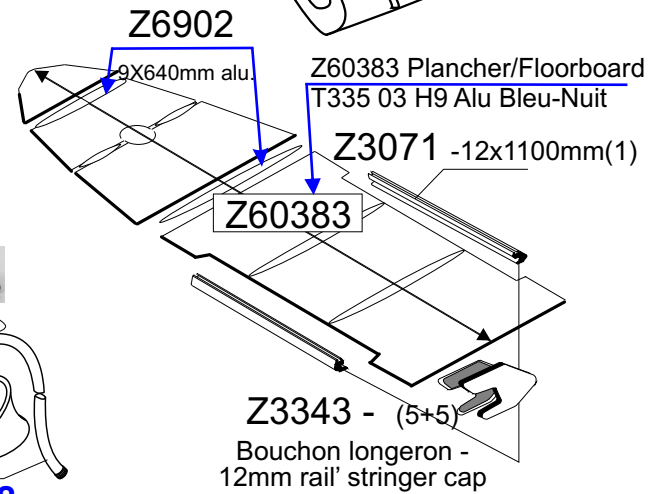

TYPHOON 335 Gris Clair Light Grey 2007-08 Z55020

GDB/02.2010 GDB/02.09

04

05

06

2008

Tissu pour réparation: Corps =7041 Gris Clair
 Fabric for repairs : Tube =7041 Light Grey
 Fond = Z60395 Bleu Marine
 Bottom = Z60395 Navy Blue