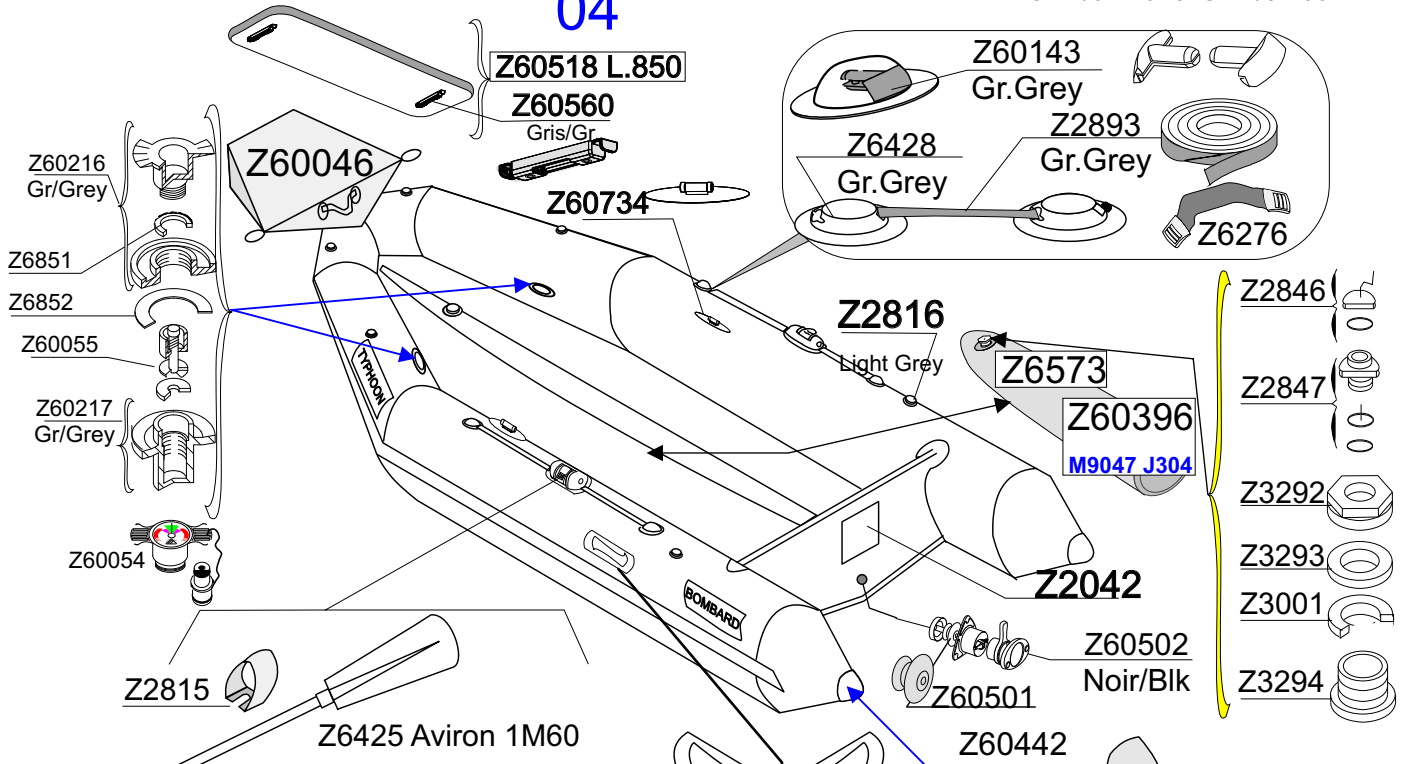

TYPHOON 335 Gris Clair Light Grey 2007-08 Z55020

GDB/02.2010 GDB/02.09

04

05

06

2008

Tissu pour réparation: Corps =7041 Gris Clair
 Fabric for repairs : Tube =7041 Light Grey
 Fond = Z60395 Bleu Marine
 Bottom = Z60395 Navy Blue