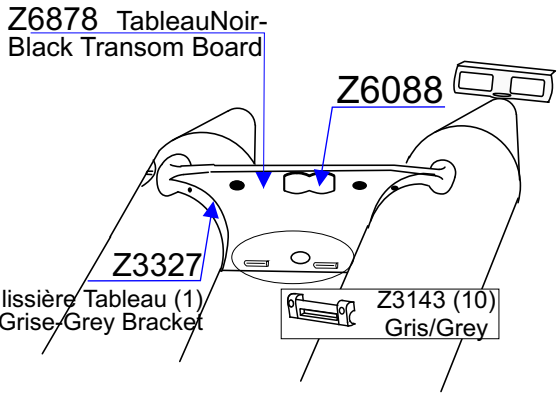

TYPHOON 335 Gris Clair Light Grey 2007-08 Z55020

GDB/02.2010 GDB/02.09

04

05

06

2008

Tissu pour réparation: Corps =7041 Gris Clair
 Fabric for repairs : Tube =7041 Light Grey
 Fond = Z60395 Bleu Marine
 Bottom = Z60395 Navy Blue