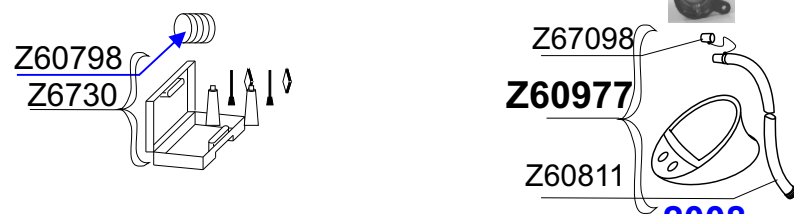

TYPHOON 335 Gris Clair Light Grey 2007-08 Z55020

GDB/02.2010 GDB/02.09

04

05

06

2008

Tissu pour réparation: Corps =7041 Gris Clair
 Fabric for repairs : Tube =7041 Light Grey
 Fond = Z60395 Bleu Marine
 Bottom = Z60395 Navy Blue