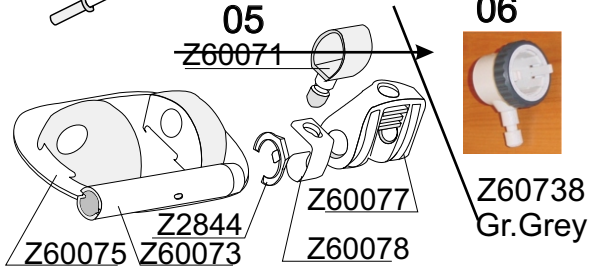

TYPHOON 335 Gris Clair Light Grey 2007-08 Z55020

GDB/02.2010 GDB/02.09

04

05

06

2008

Tissu pour réparation: Corps =7041 Gris Clair
 Fabric for repairs : Tube =7041 Light Grey
 Fond = Z60395 Bleu Marine
 Bottom = Z60395 Navy Blue