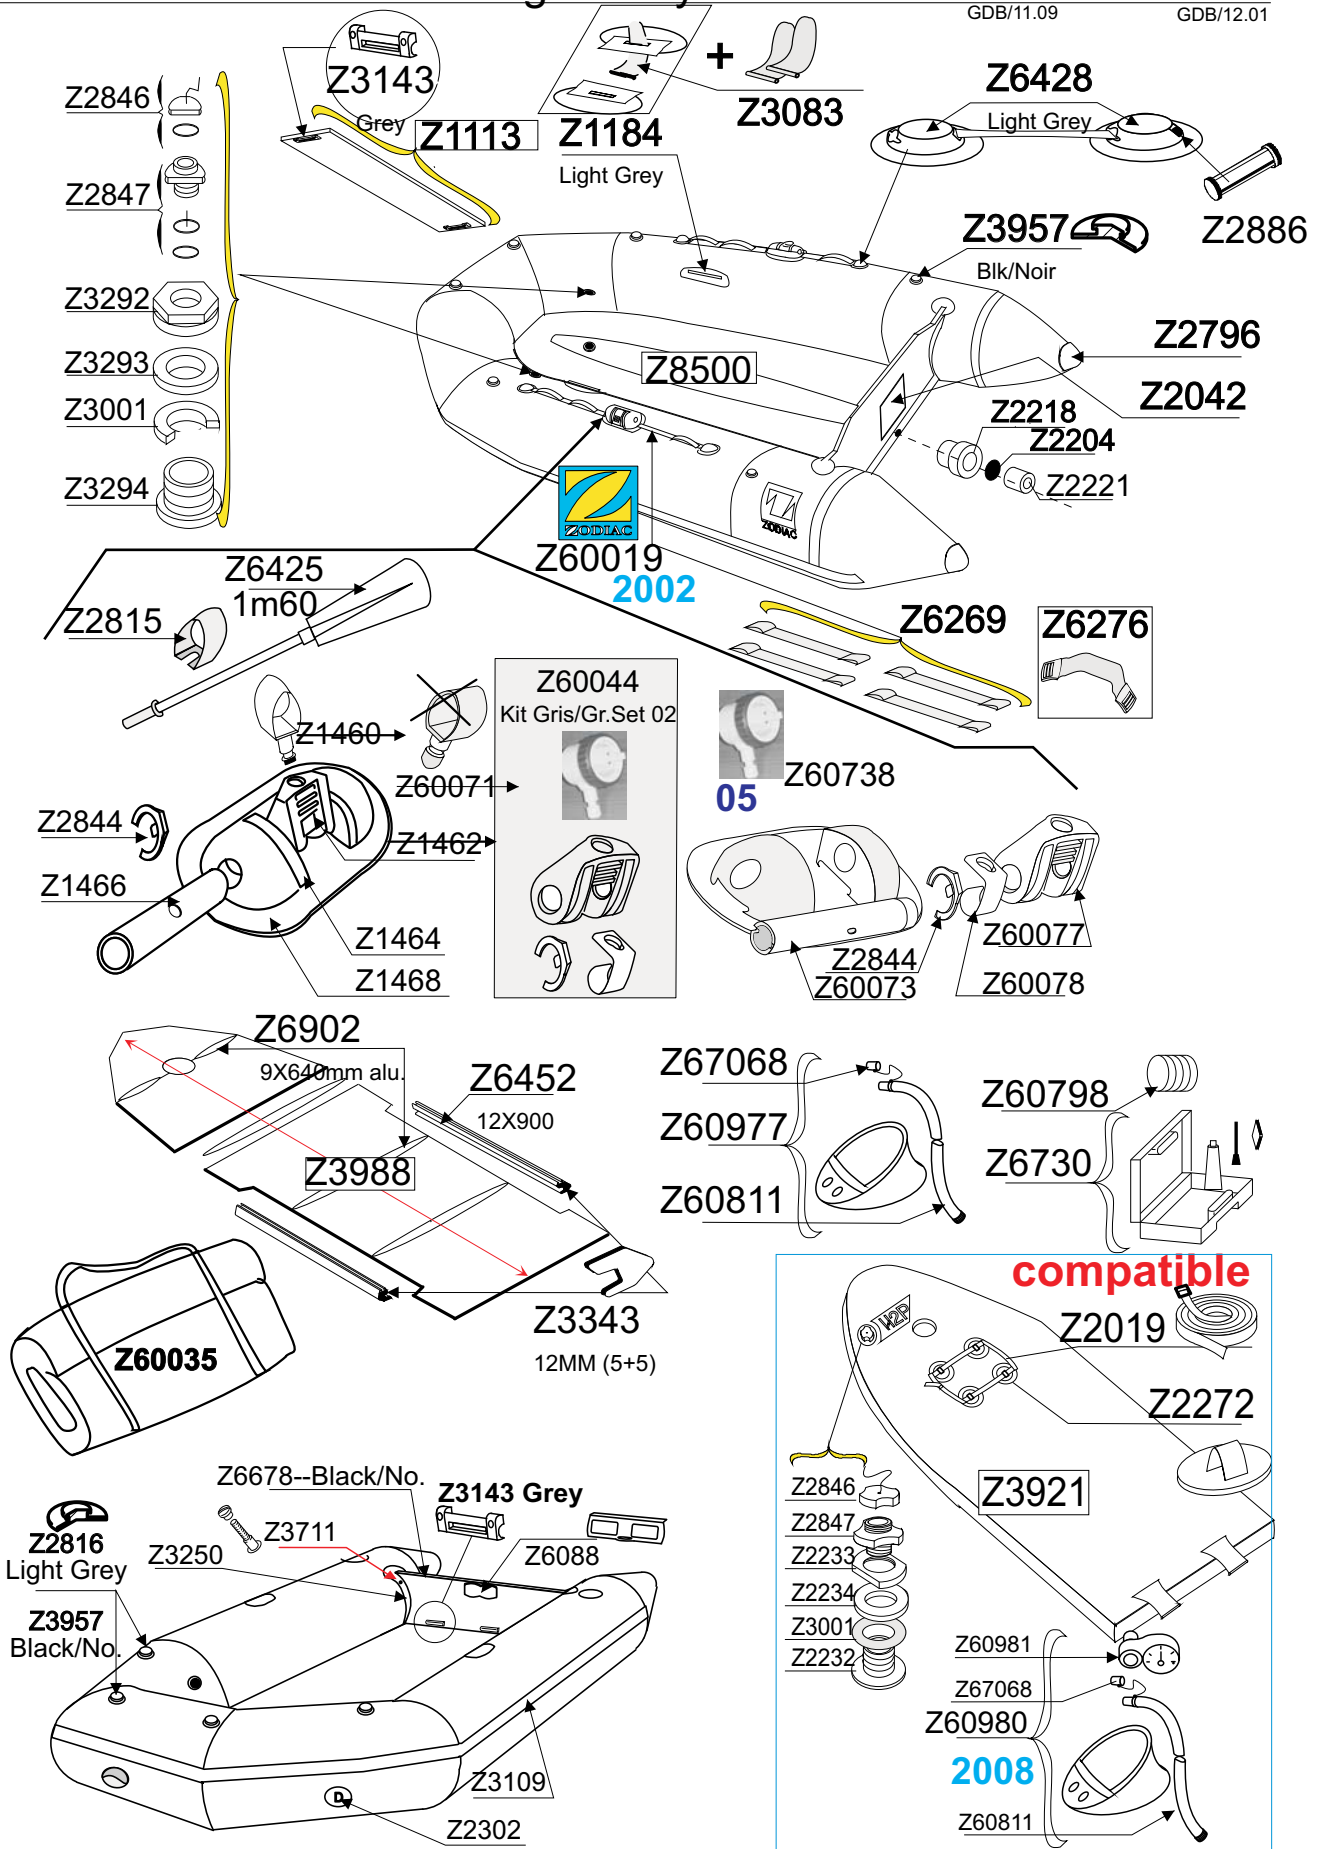

# CADET 285 S Gris.CL-Bleu Light Grey -Blue

2001

Z0006

GDB/11.09

GDB/12.01

Tissu pour réparation: Corps = 7041 Gris clair / Z60395 Bleu  
Fabric for repairs : Tube = 7041 Light Grey / Z60395 Blue

Fond = 7041 Gris Clair  
Bottom = 7041 Light Grey