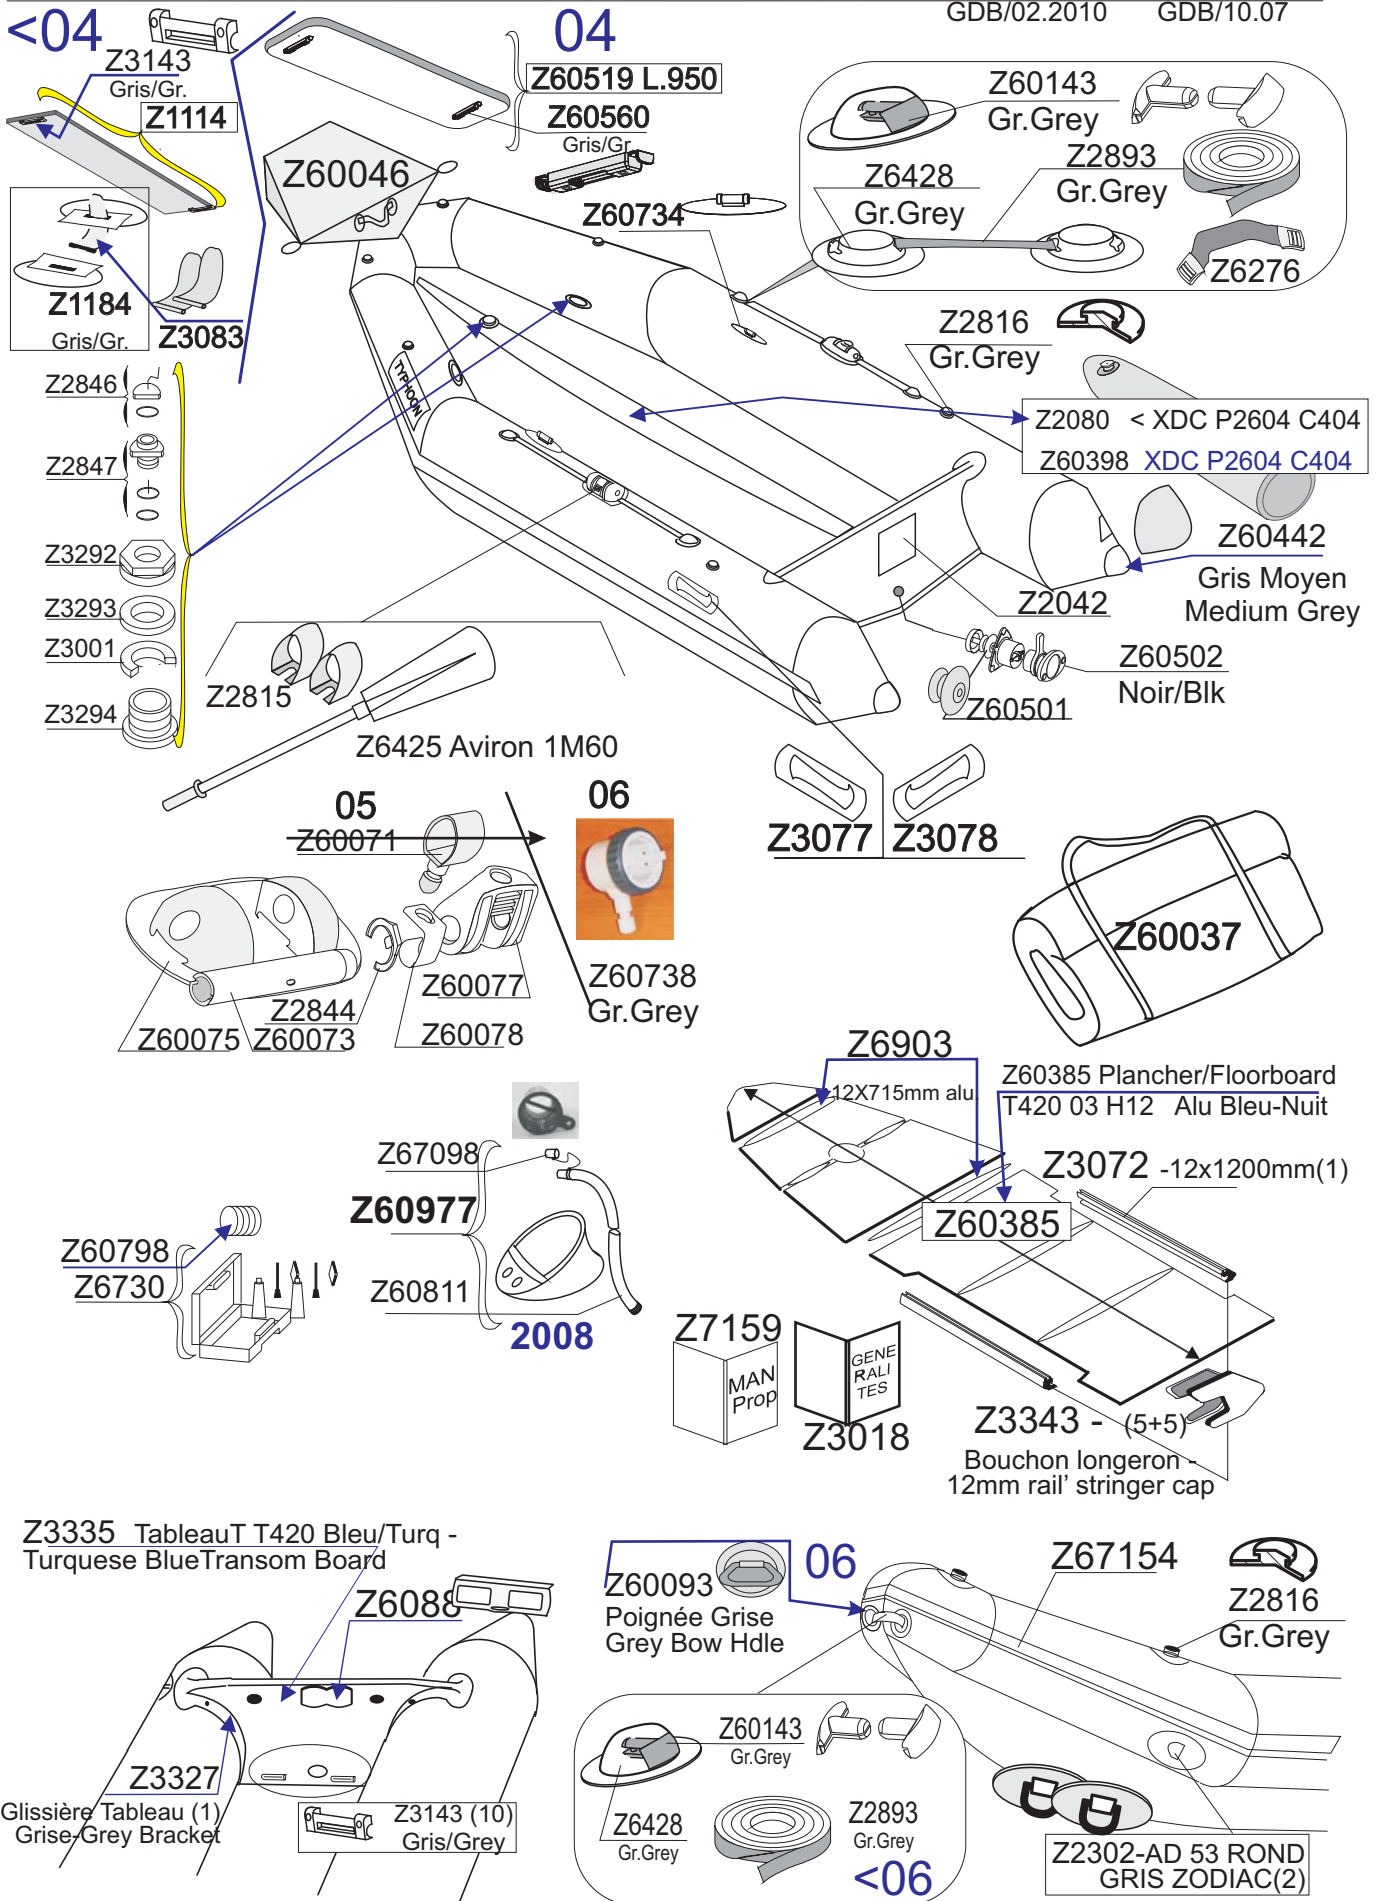

TYPHOON 420

Gris Clair
Light Grey 2004-06

Z55013

GDB/02.2010 GDB/10.07

Tissu pour réparation: Corps =7041 Gris Clair
Fabric for repairs : Tube =7041 Light Grey

Fond = Z60395 Bleu Marine
Bottom = Z60395 Navy Blue