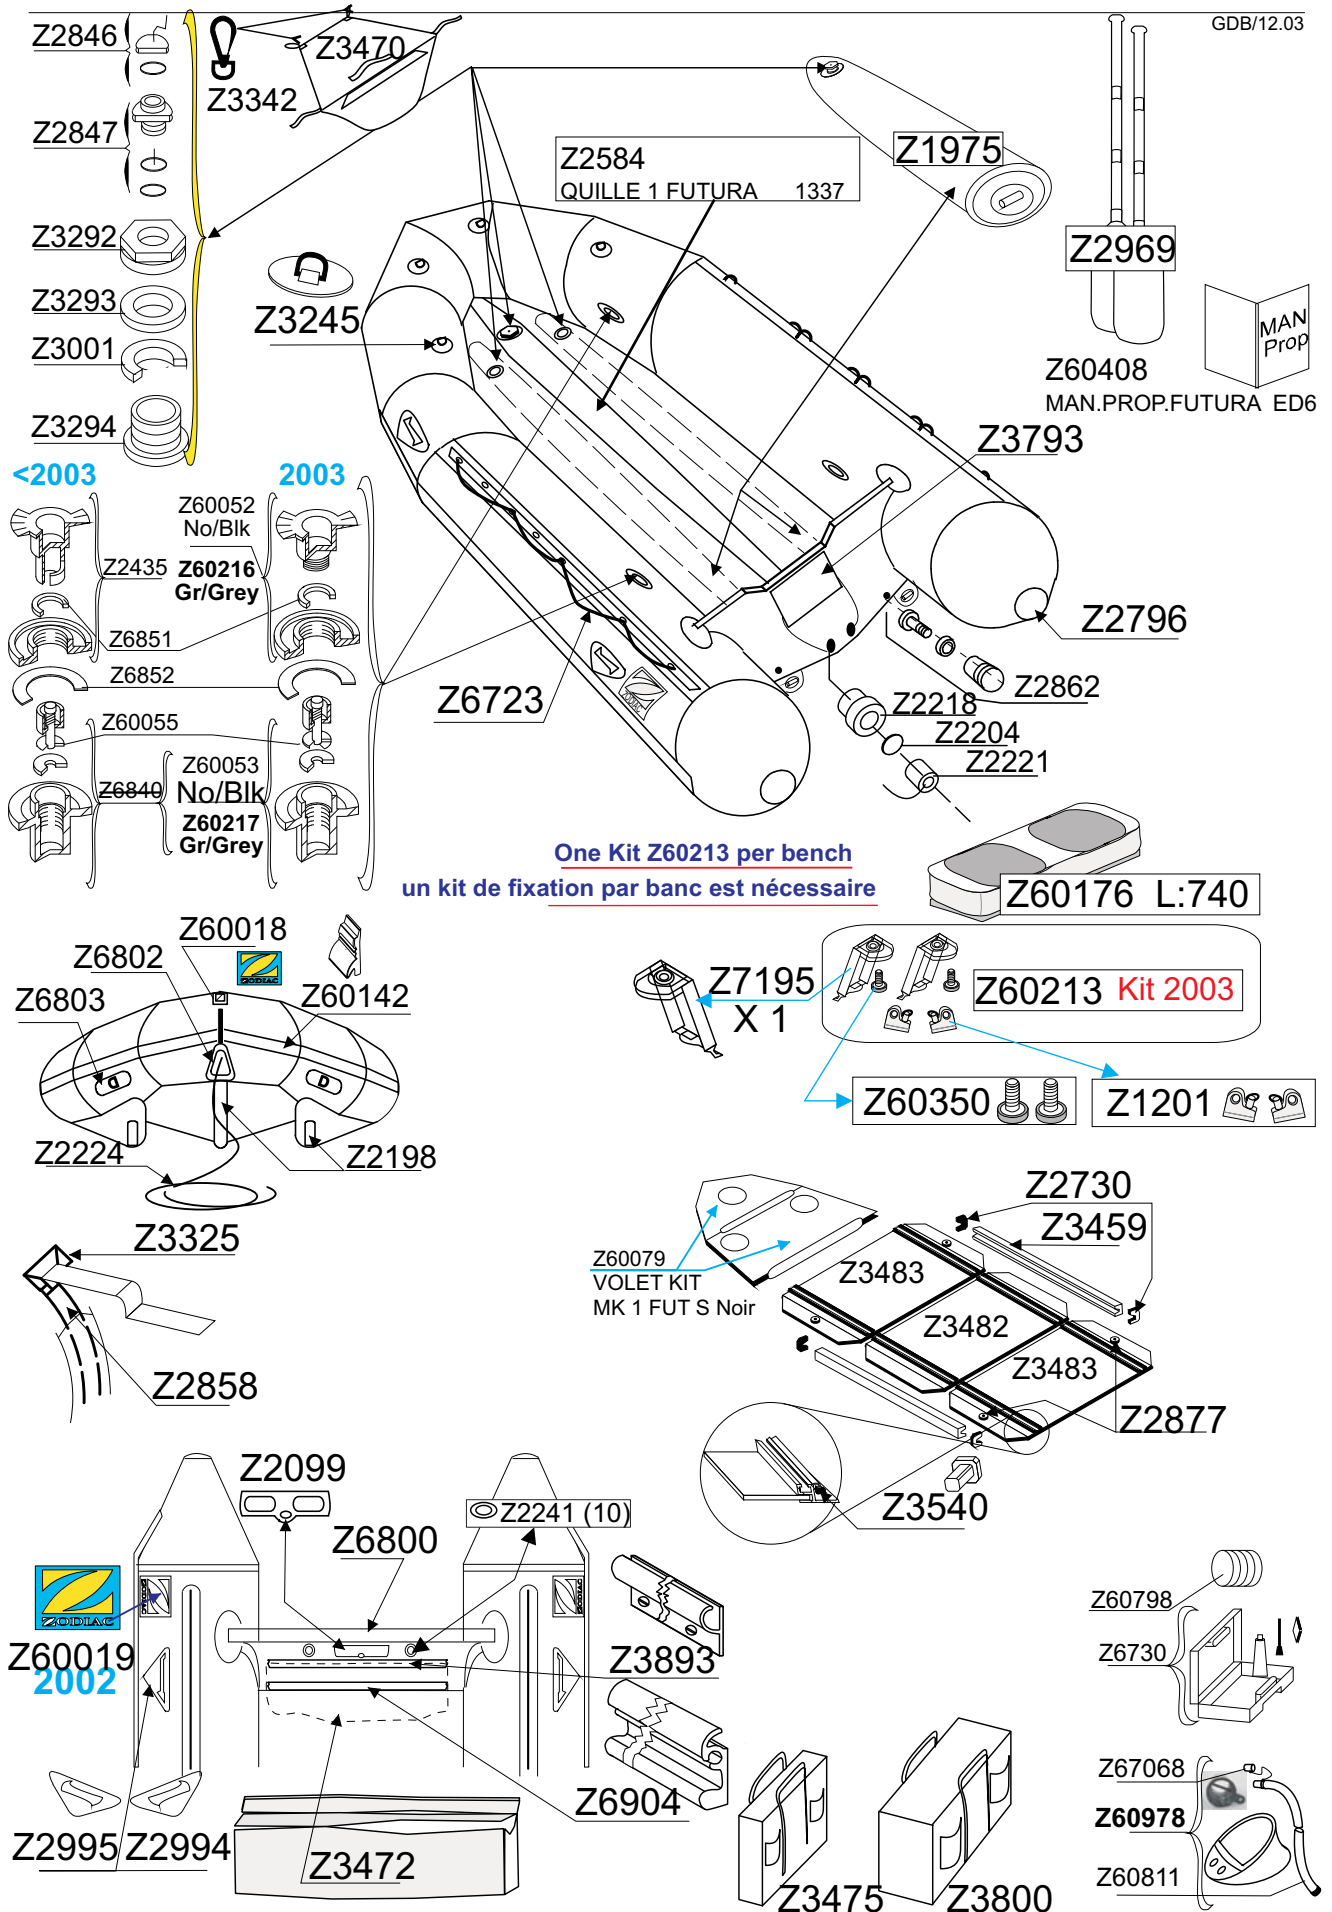

MK 1 FUTURA S

ROUGE
RED

2003

Z12204

GDB/12.03

Tissu pour réparation: Corps = Z7131 Rouge
Fabric for repairs : Tube = Z7131 Red

Fond = Z7177 Noir
Bottom = Z7177 Black