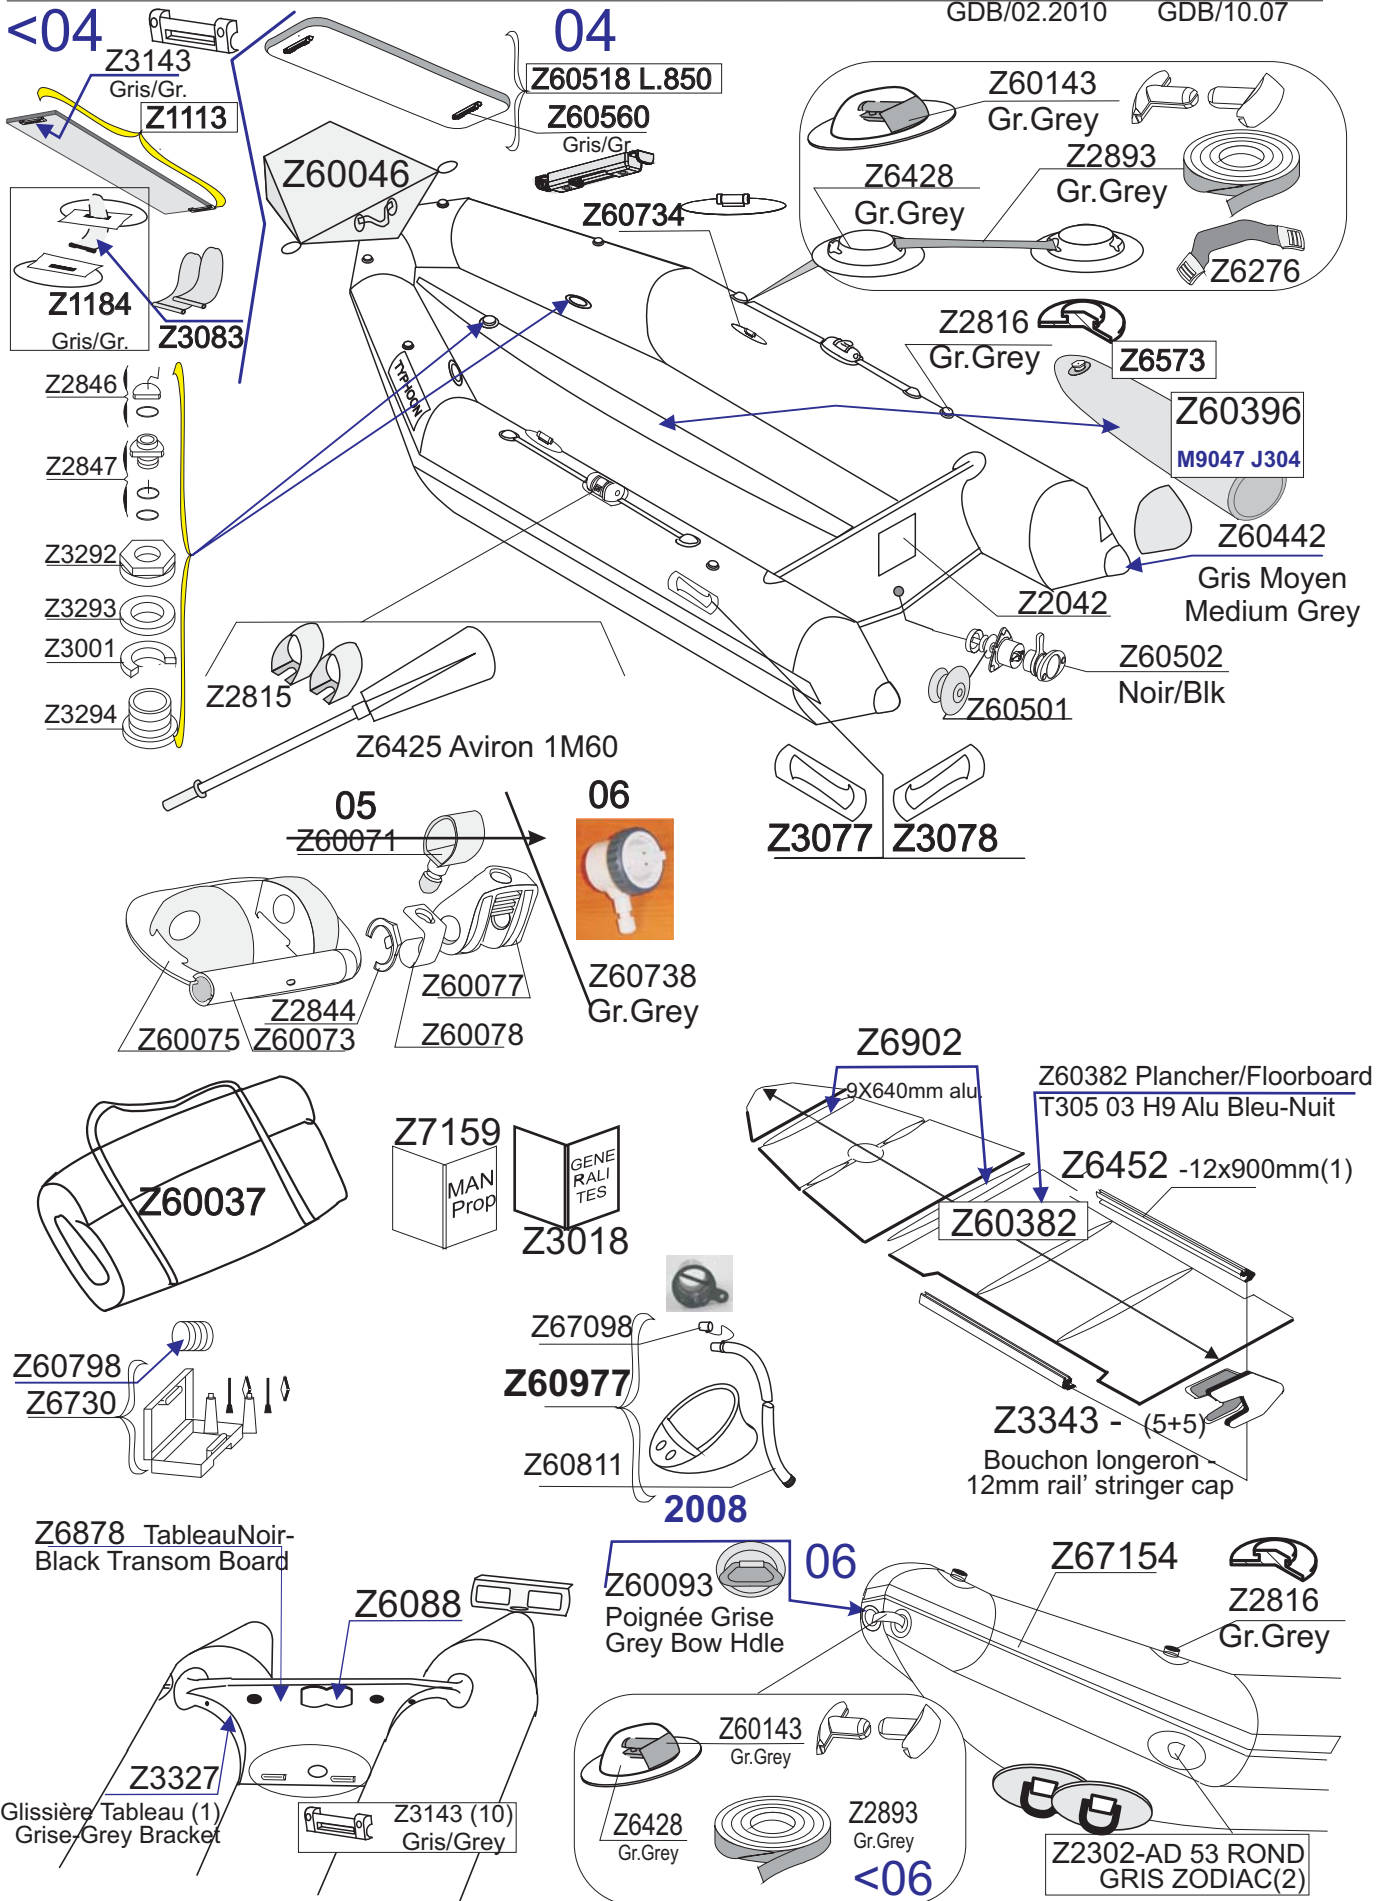

# TYPHOON 305 Gris Clair Light Grey 2004-06 Z55008

GDB/02.2010 GDB/10.07

Tissu pour réparation: Corps =7041 Gris Clair  
 Fabric for repairs : Tube =7041 Light Grey

Fond = Z60395 Bleu Marine  
 Bottom = Z60395 Navy Blue