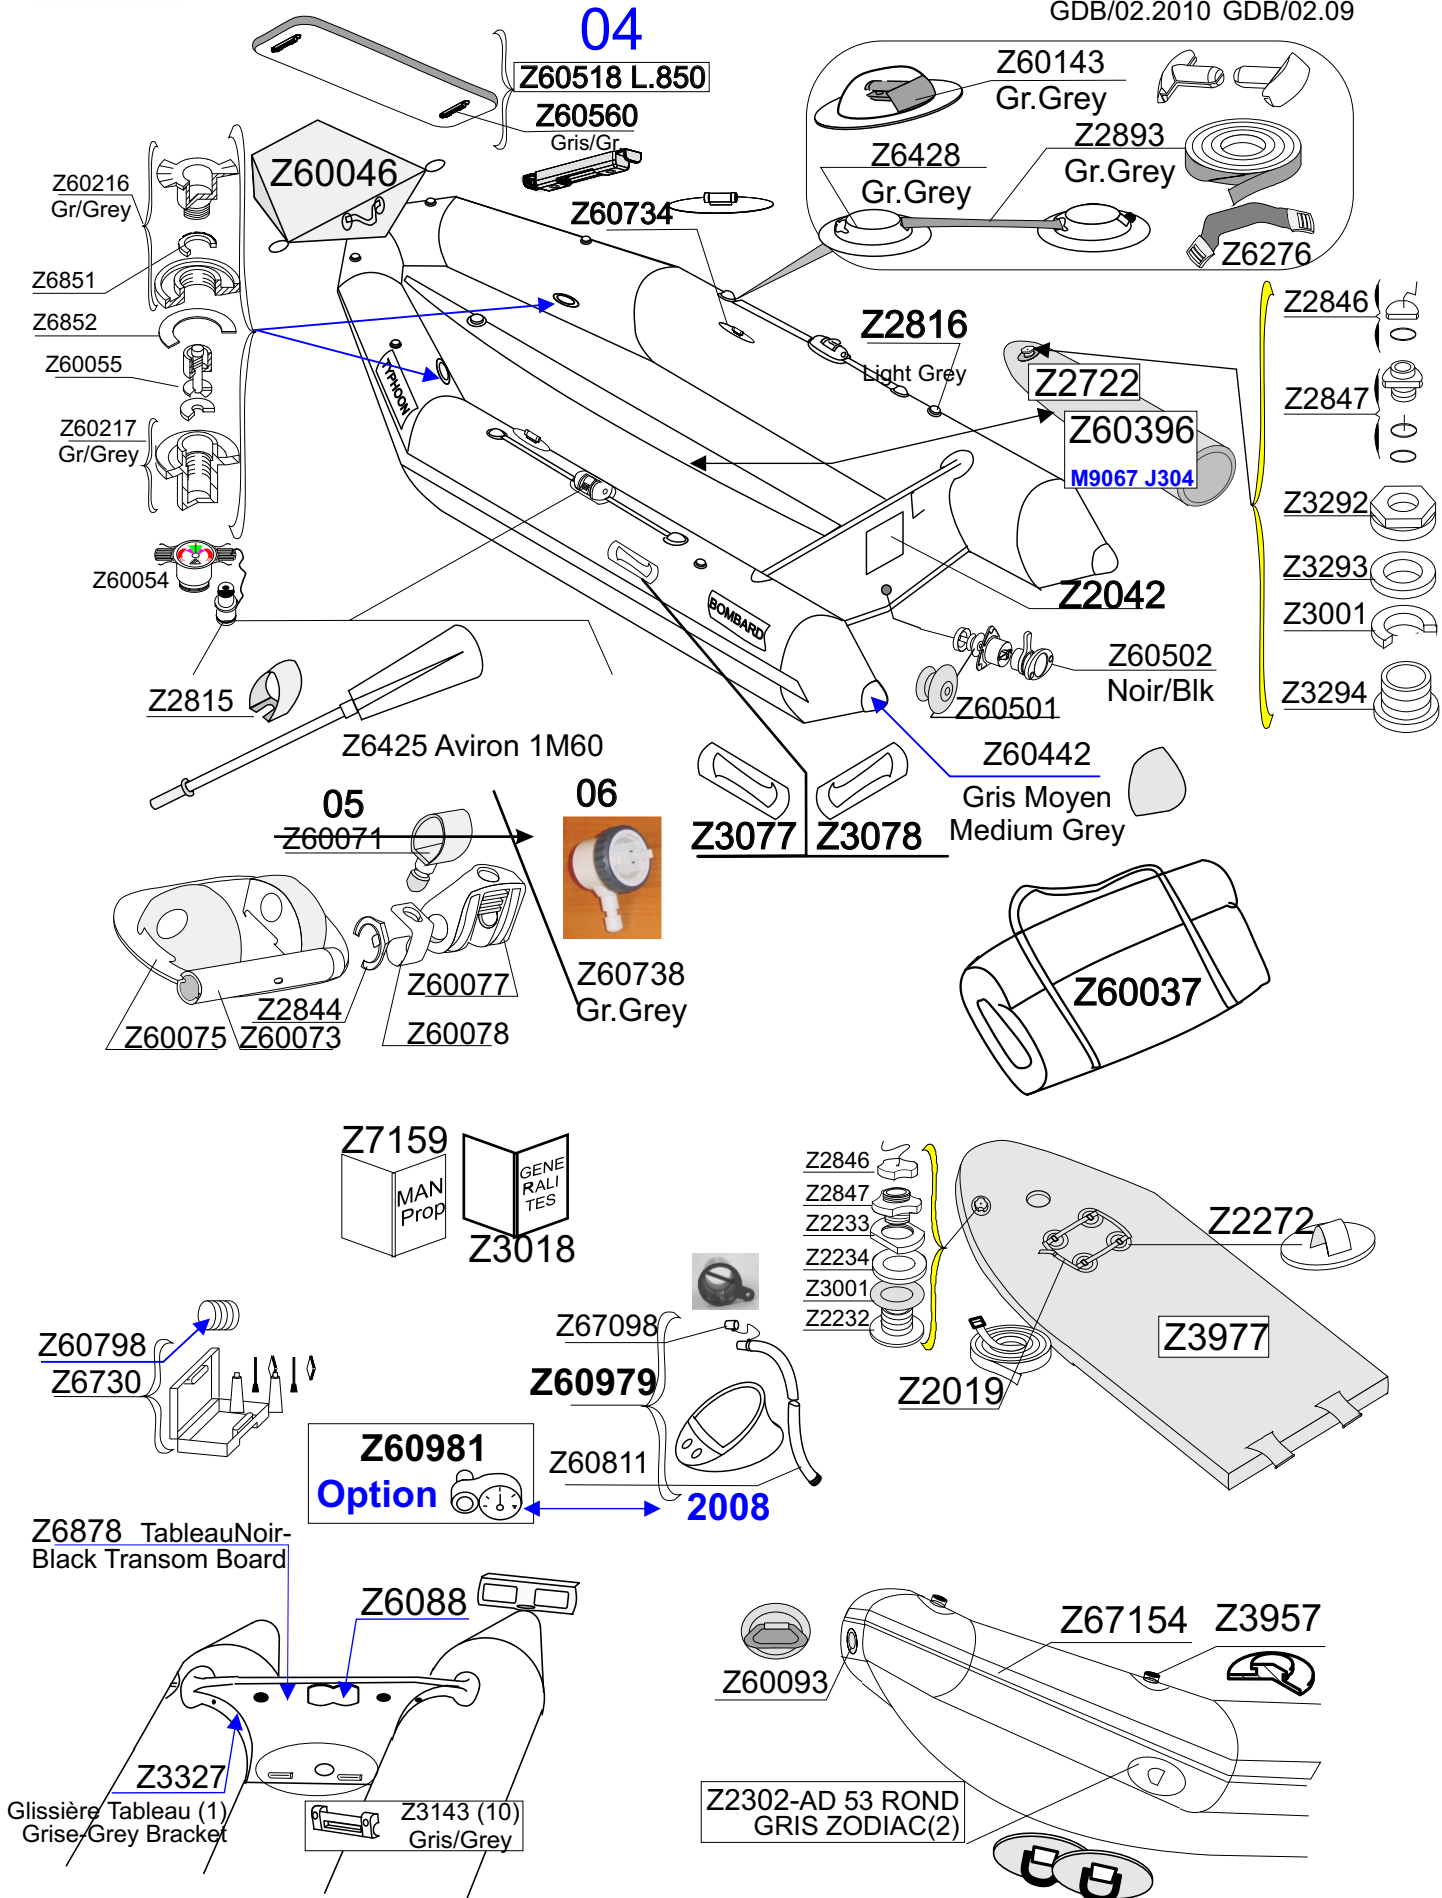

TYPHOON 335 AERO Light Grey 07-08 Z55017

GDB/02.2010 GDB/02.09

Tissu pour réparation: Corps =7041 Gris Clair
 Fabric for repairs : Tube =7041 Light Grey

Fond = Z60395 Bleu Marine
 Bottom = Z60395 Navy Blue