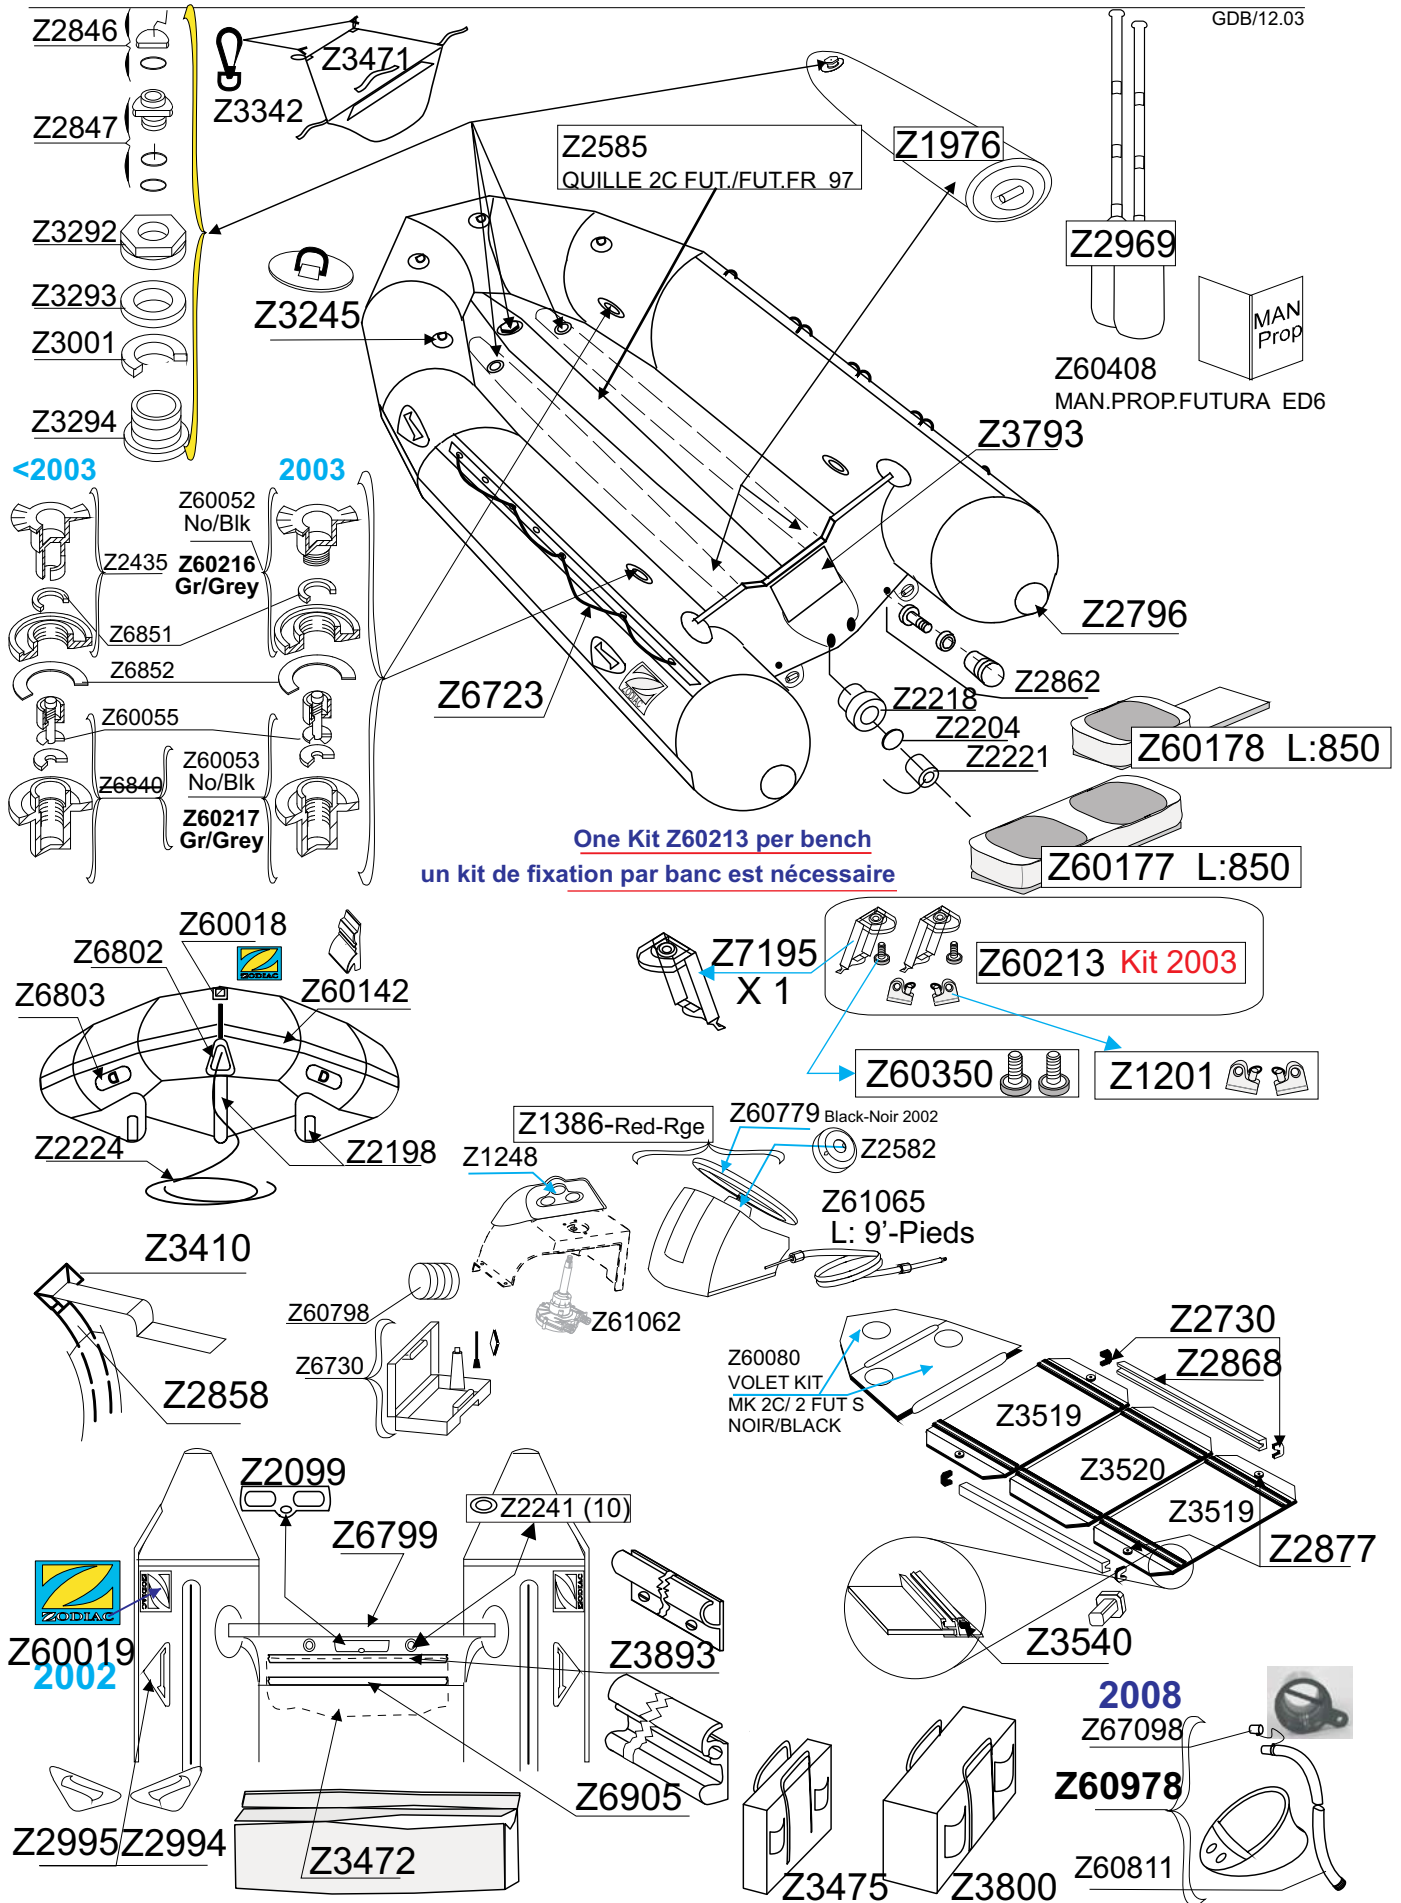

# MK 2C FUTURA S

ROUGE  
RED

2003 Z12205

GDB/12.03

Tissu pour réparation: Corps =Z7131 Rouge  
Fabric for repairs : Tube =Z7131 Red

Fond = Z7177 Noir  
Bottom = Z7177 Black