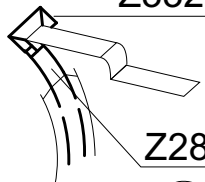

MK 1 CLASSIC

Gris Grey 2004-10 Z12103- FR-HP P:1/2
Z12106- ST-BOIS-WOOD
Z12109- HD- alum.

GDB/09/05

GDB 03/10

Long/3m50

Z60019