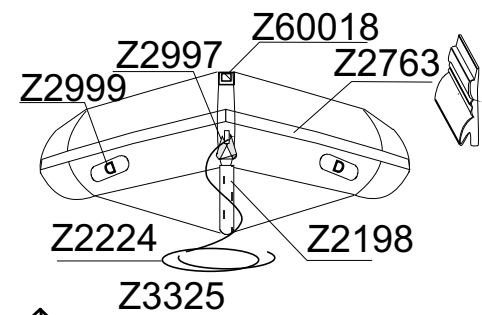

MK 1 CLASSIC

Gris Grey 2004-10 Z12103- FR-HP P:1/2
Z12106- ST-BOIS-WOOD
Z12109- HD- alum.

GDB/09/05

GDB 03/10

Long/3m50

Z60019

Z60407 MAN.PROP. CLASSIC Ed2