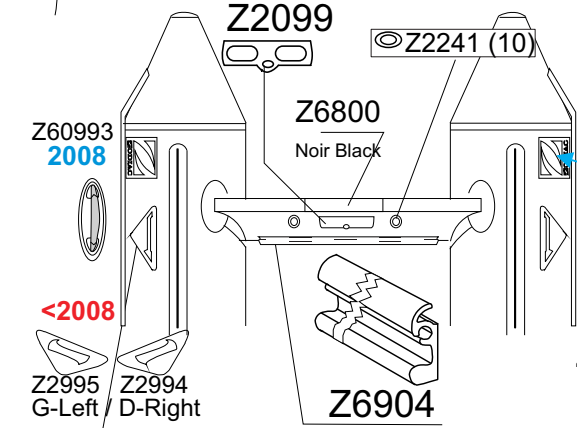

# MK 1 CLASSIC

Gris Grey 2004-10 Z12103- FR-HP P:1/2  
 Z12106- ST-BOIS-WOOD  
 Z12109- HD- alum.

GDB/09/05

GDB 03/10

Long/3m50

Z60019

Z60407 MAN.PROP. CLASSIC Ed2

**Spares/Parts-Pièces Dét.** GDB/02.08

Z1290 Z61110 & Z1282  
 Z2281 TURNKEYS F WHEEL SET(2)  
 COMPLETE ECO WHEEL Z2894  
 Z2199 KIT STOPBOLT+GASKETS F/1290(2)

Tissu pour réparation: Corps = Z7051 Gris Moyen  
 Fabric for repairs : Tube = Z7051 Medium Grey

Fond = Z7132 Noir  
 Bottom = Z7132 Black