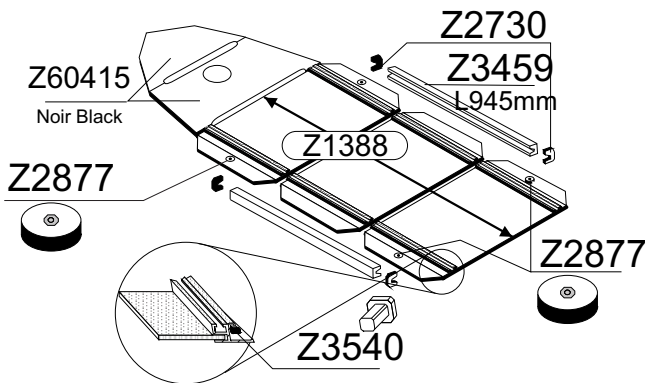

Z10201 PLANCHER MARK 1 STD/SOLID