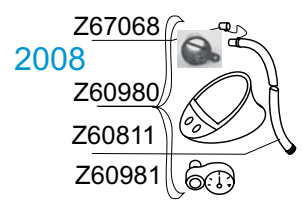

# MK 1 CLASSIC

Gris Grey 2004-10 Z12103- FR-HP P:1/2  
 Z12106- ST-BOIS-WOOD  
 Z12109- HD- alum.

GDB/09/05

GDB 03/10

Long/3m50

Z60019

Z60407 MAN.PROP. CLASSIC Ed2

**Spares/Parts-Pièces Dét.** GDB/02.08

Z1290 Z61110 & Z1282  
 Z2281 TURNKEYS F WHEEL SET(2)  
 COMPLETE ECO WHEEL Z2894  
 Z2199 KIT STOPBOLT+GASKETS F/1290(2)

Tissu pour réparation: Corps = Z7051 Gris Moyen  
 Fabric for repairs : Tube = Z7051 Medium Grey