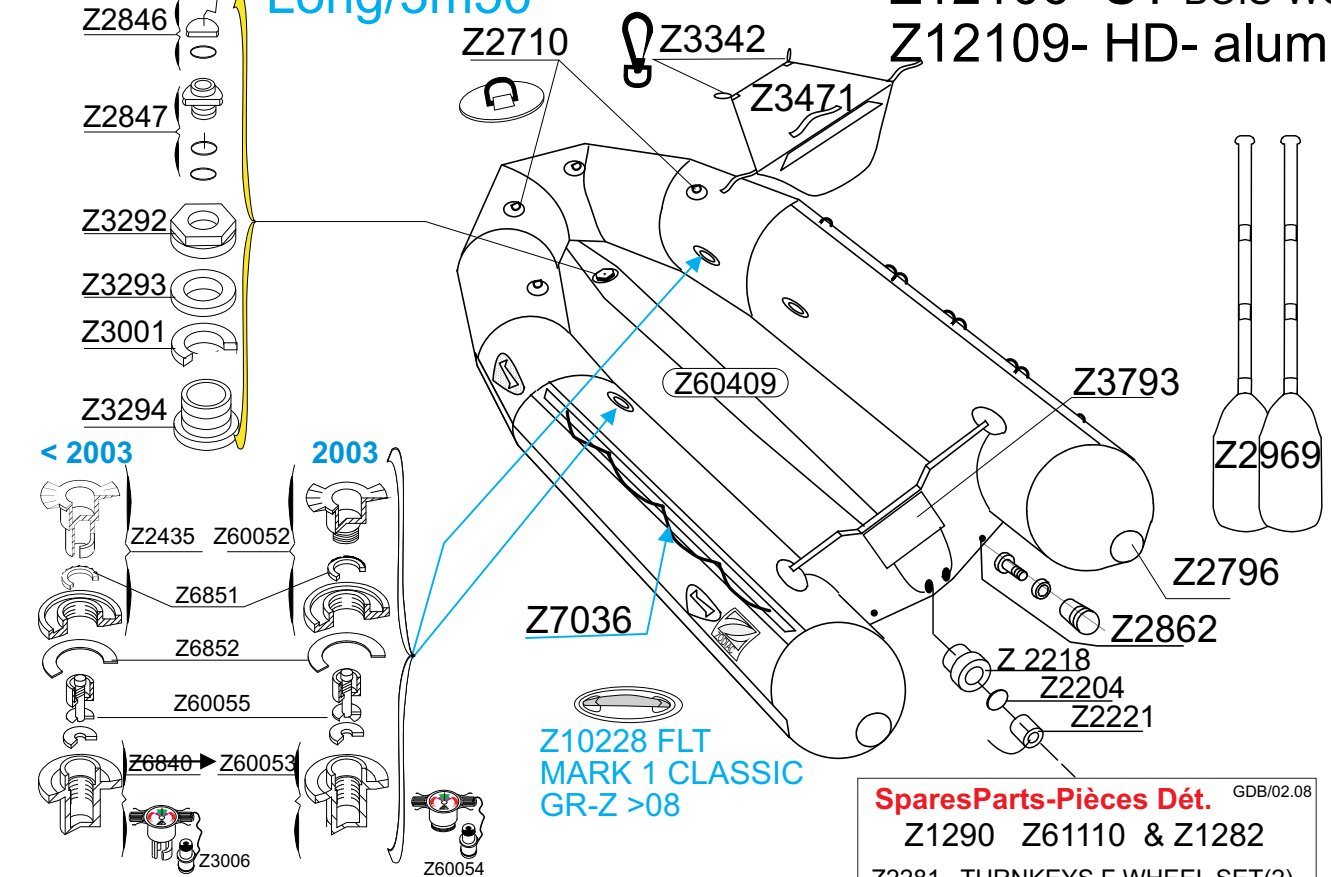

MK 1 CLASSIC

Gris Grey 2004-10 Z12103- FR-HP P:1/2
Z12106- ST-BOIS-WOOD
Z12109- HD- alum.

GDB/09/05

GDB 03/10

Long/3m50

Z60019

Z60407 MAN.PROP. CLASSIC Ed2