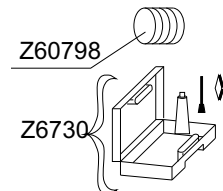

Z60407 MAN.PROP. CLASSIC Ed2