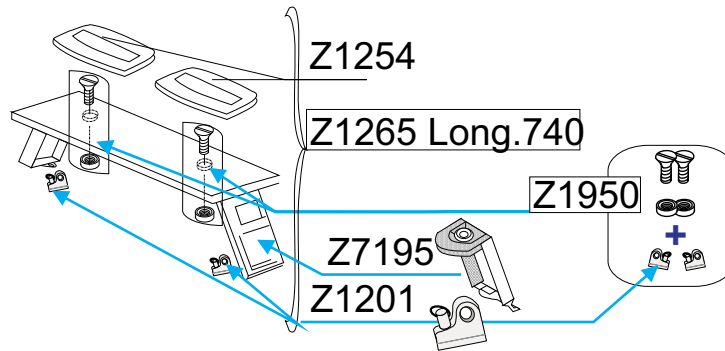

MK 1 CLASSIC

Gris Grey

2004-10

Z12103- FR-HP

P:2/2

GDB/09/05

GDB 03/10

Long/3m50

Z12106- ST-BOIS-WOOD

Z12109- HD- alum.