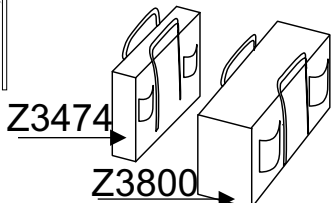

Spares/Parts-Pièces Dét. GDB/02.08

Z1290 Z61110 & Z1282
Z2281 TURNKEYS F WHEEL SET(2)
COMPLETE ECO WHEEL Z2894
Z2199 KIT STOPBOLT+GASKETS F/1290(2)

Tissu pour réparation: Corps = Z7051 Gris Moyen
Fabric for repairs : Tube = Z7051 Medium Grey

Fond = Z7132 Noir
Bottom = Z7132 Black