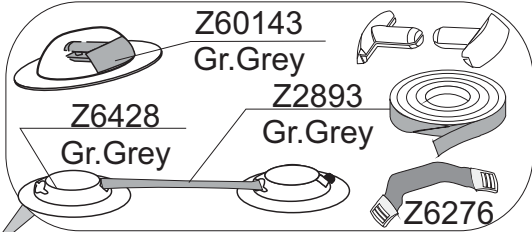

TYPHOON 420

Gris Clair
Light Grey 2003

Z55006

GDB/02.2010
GDB/12.03

OPTION T380/420

Z1114

Z1184

Gris/Gr.

Z3083

Z60143

Gr. Grey

Z6428

Gr. Grey

Z2893

Gr. Grey

Z6276