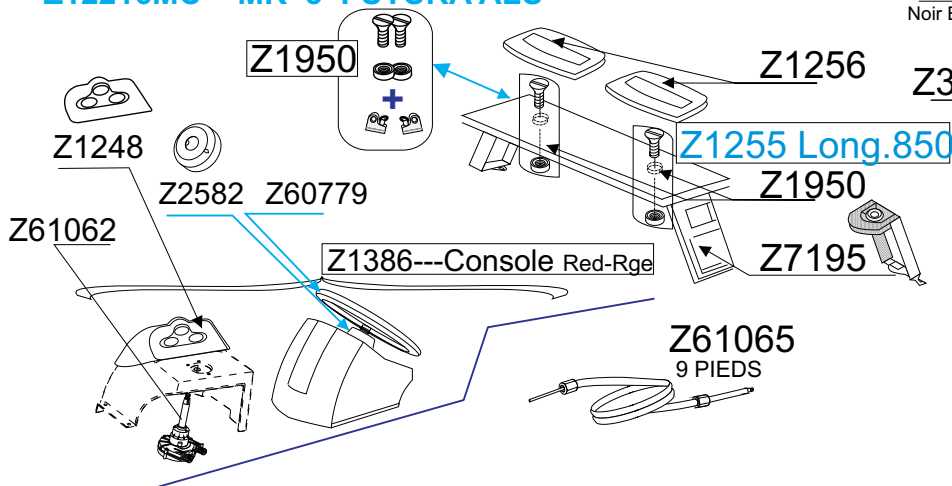

Z12216- HD- alum.

Z10218 - PLANCH.BOIS
-WOOD.FLOOR- 3

Z10219 - PLANCHER HD- 3
-ALU.FLOOR-

Z12216MC MK 3 FUTURA ALU

Z10220 - PLANCHER
GONFLABLE
Futura HP-FLOOR- 3

Tissu pour réparation Fond H2P =Z7041 Gris Clair
Fabric for repairs H2P Floor =Z7041 Light Grey