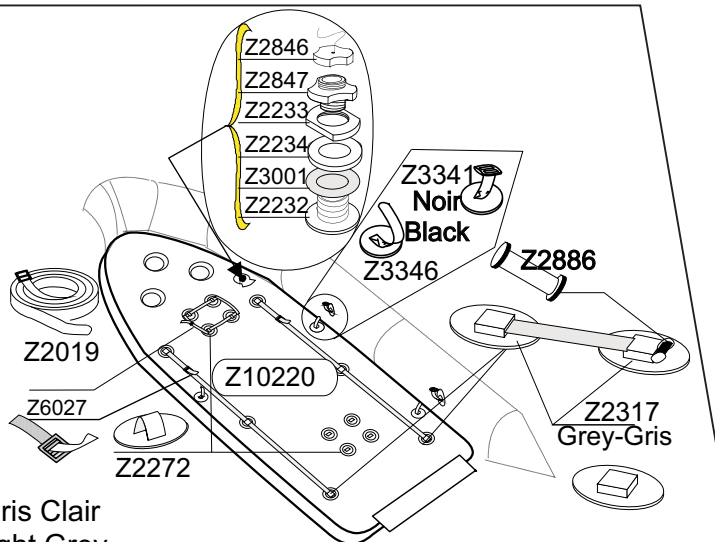

Fond = Z7177 Noir
Bottom = Z7177 Black

MARK 3 FUTURA

2004 >10

Z12210- FR-HP P:2/2

GDB/09/05 GDB 03/10
Long/4m50

ROUGE
RED

<2010

Z12213- ST-BOIS-WOOD

Z12216- HD- alum.

Z10218 - PLANCH.BOIS
-WOOD.FLOOR- 3

Z10219 - PLANCHER HD- 3
-ALU.FLOOR-

Z12216MC MK 3 FUTURA ALU

Z10220 - PLANCHER
GONFLABLE
Futura HP-FLOOR- 3

Tissu pour réparation Fond H2P =Z7041 Gris Clair
Fabric for repairs H2P Floor =Z7041 Light Grey