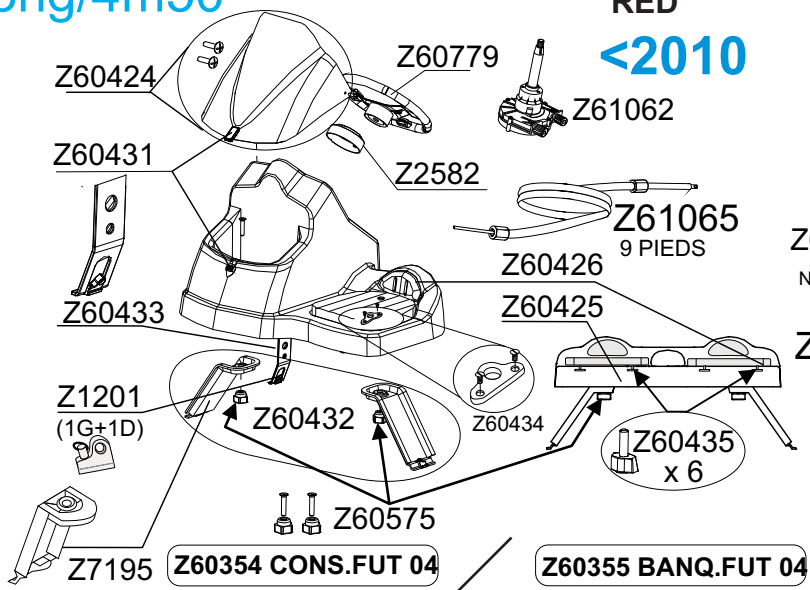

MARK 3 FUTURA

2004 >10

Z12210- FR-HP P:2/2

GDB/09/05 GDB 03/10
Long/4m50

ROUGE
RED

<2010

Z12213- ST-BOIS-WOOD

Z12216- HD- alum.