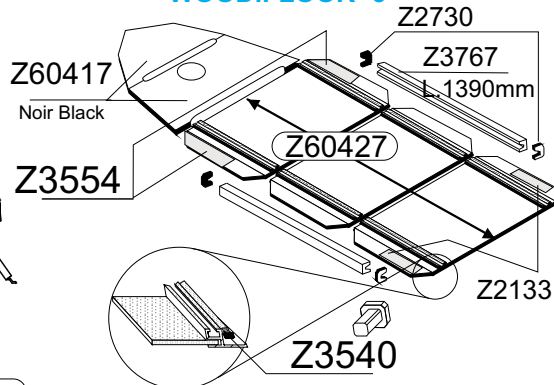

Z10218 - PLANCH.BOIS
-WOOD.FLOOR- 3