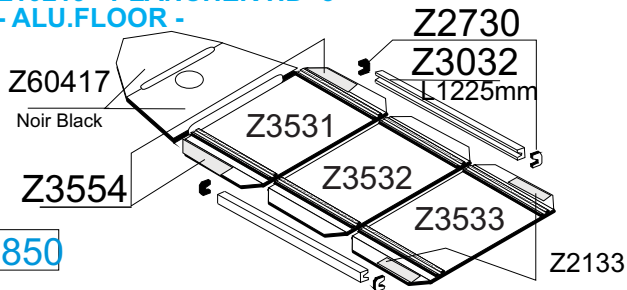

Z10219 - PLANCHER HD- 3
-ALU.FLOOR-