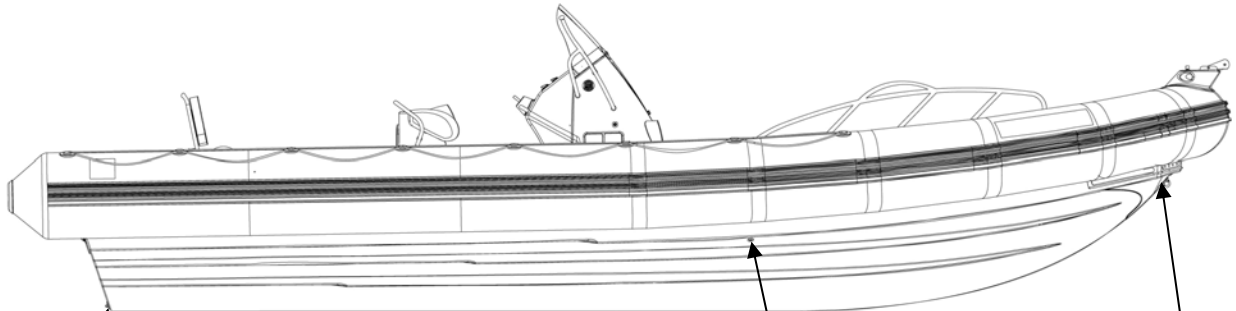

PIECES DETACHEES PRO OPEN 850 Z14282 PRO OPEN 850 SHARC

PIECES DETACHEES PRO OPEN 850

TO ORDER

PASSE COQUE TOP
LINE PRO 20/THRU
HULL GRILL
zr11053

18

19

20

21

TO ORDER

22

CADENE ETANCHE
12X110 NOIRE /BLACK
U TYPE
zr26280

PIECES DETACHEES PRO OPEN 850

PIECES DETACHEES PRO OPEN 850

Détails Console

PIECES DETACHEES PRO OPEN 850

PIECES DETACHEES PRO OPEN 850