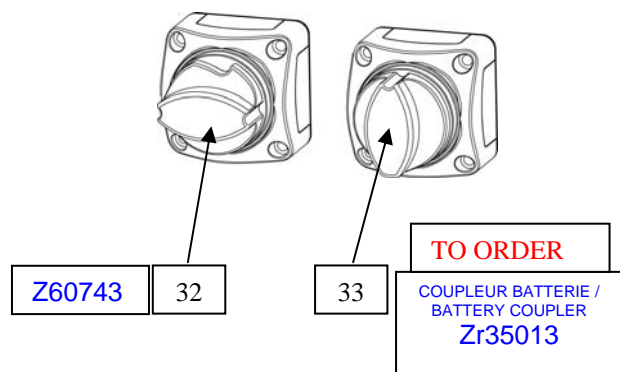

TO ORDER

22

CADENE ETANCHE
12X110 NOIRE /BLACK
U TYPE
zr26280

PIECES DETACHEES PRO OPEN 850

PIECES DETACHEES PRO OPEN 850

Détails Console

PIECES DETACHEES PRO OPEN 850

PIECES DETACHEES PRO OPEN 850