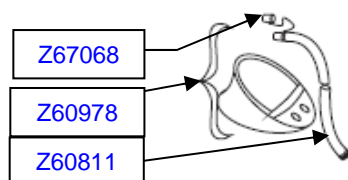

PIECES DETACHEES PRO OPEN 850

42	zr26281	Nable de remplissage essence _ Fuel filler cap
43	Z60218	Grille de ventilation_Vent .Grill 70mm
44	Z60226	Support interrupteur Bord_Mounting panel end
45	Z60227	Support interrupteur Milieu_Mounting panel middle
46	Z9402	Interrupteur Pompe de cale_Bilge pump switch
47	Z9405	Platine 3 interrupteurs_ Black plate 3 switches
48	Z9400	Interrupteur Feu de navigation__Nav. Light switch
49	Z60225	Platine 5 interrupteurs_ Black plate 5 switches
50	Z9404	Interrupteur option douche_Shower switch
51	Z9401	Interrupteur éclairage pont _Courtesy light switch
52	Z2128	Porte gobelet__ cup holder
52	Z6631	Bouchon porte cannette__ cap f/cup holder
53	Z60945	Sellerie ergonomique bolster_ Cushion holder
54	Z60918	Compas pliantL 330__ Riser Arm (folded table)
55	Z60947	Sellerie dossier arrière__backrest cushion
56	Z3914	Charnière capot arrière
56	Z60206	Support inox Charnière__Hinge support Inox
57	Z60946	Sellerie assise arrière__rear seat cushion
58	Z60267	Trappe de visite__Inspection lid

FLOTTEUR--SPARE PART TUBE FABRIC		
A	ZR27230	FLT PRO 850 OPEN/08 GC Z14283
C	Z60856	T/SHARC GR.CL 1200 MAT(ML)/Light Grey Fab.
D	Z60858	T/SHARC GR.ZO 1200 MAT (ML)