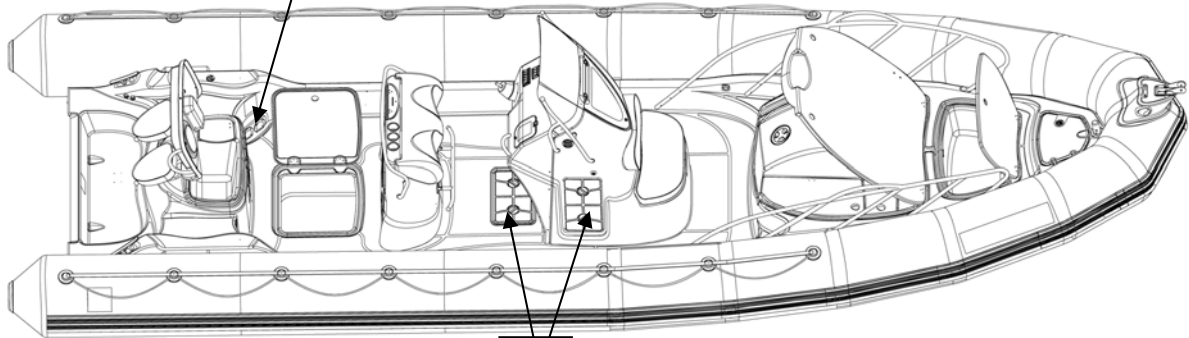

PIECES DETACHEES PRO OPEN 850

TO ORDER

PASSE COQUE TOP
LINE PRO 20/THRU
HULL GRILL
zr11053

18

19