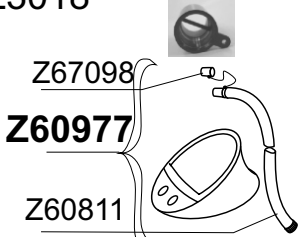

# TYPHOON 285 Gris Clair Light Grey 2007-08 Z55018

GDB/02.2010 GDB/02.09

**04**

**05**

**06**

**2008**

Z6878 TableauNoir-Black Transom Board

Tissu pour réparation: Corps =7041 Gris Clair  
Fabric for repairs : Tube =7041 Light Grey

Fond = Z60395 Bleu Marine  
Bottom = Z60395 Navy Blue