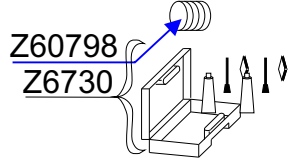

# TYPHOON 285 Gris Clair Light Grey 2007-08 Z55018

GDB/02.2010 GDB/02.09

**04**

**05**

**06**

**2008**

Z6878 TableauNoir-Black Transom Board

Tissu pour réparation: Corps =7041 Gris Clair  
Fabric for repairs : Tube =7041 Light Grey

Fond = Z60395 Bleu Marine  
Bottom = Z60395 Navy Blue