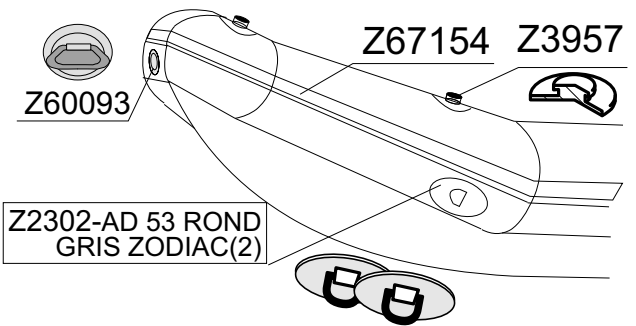

# TYPHOON 285 Gris Clair Light Grey 2007-08 Z55018

GDB/02.2010 GDB/02.09

**04**

**05**

**06**

**2008**

Z6878 TableauNoir-Black Transom Board

Tissu pour réparation: Corps =7041 Gris Clair  
Fabric for repairs : Tube =7041 Light Grey

Fond = Z60395 Bleu Marine  
Bottom = Z60395 Navy Blue