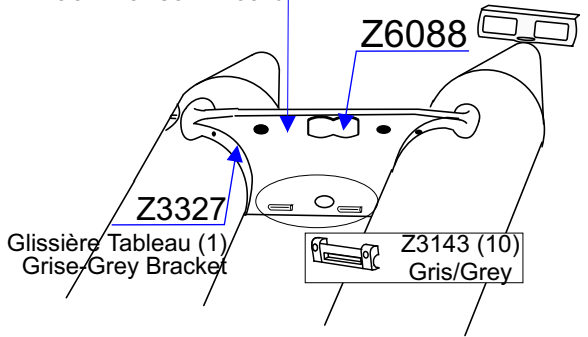

# TYPHOON 285 Gris Clair Light Grey 2007-08 Z55018

GDB/02.2010 GDB/02.09

**04**

**05**

**06**

**2008**

Z6878 TableauNoir-Black Transom Board

Tissu pour réparation: Corps =7041 Gris Clair  
Fabric for repairs : Tube =7041 Light Grey

Fond = Z60395 Bleu Marine  
Bottom = Z60395 Navy Blue