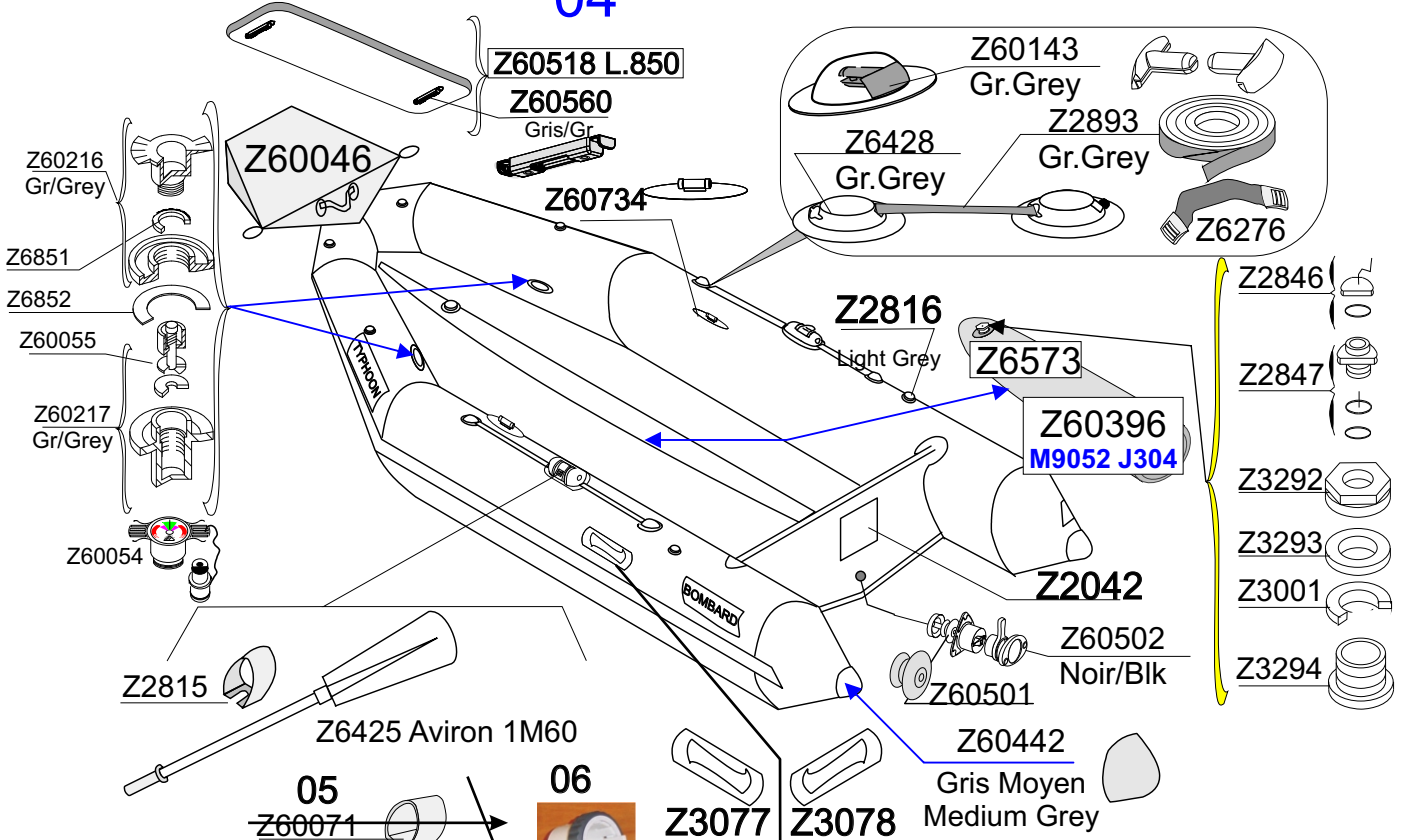

# TYPHOON 285 Gris Clair Light Grey 2007-08 Z55018

GDB/02.2010 GDB/02.09

**04**

**05**

**06**

**2008**

Z6878 TableauNoir-Black Transom Board

Tissu pour réparation: Corps =7041 Gris Clair  
Fabric for repairs : Tube =7041 Light Grey

Fond = Z60395 Bleu Marine  
Bottom = Z60395 Navy Blue