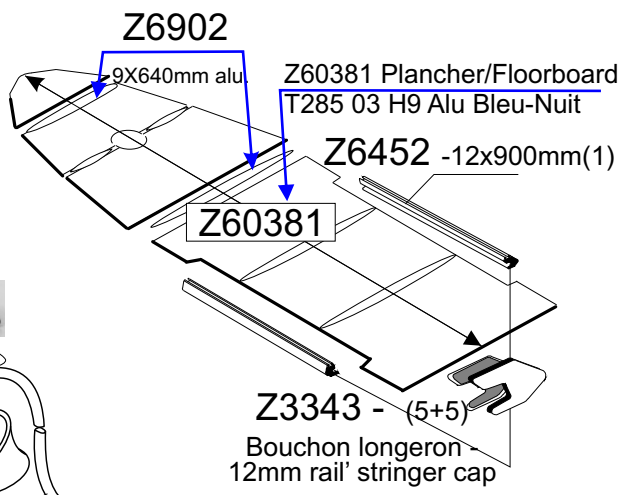

# TYPHOON 285 Gris Clair Light Grey 2007-08 Z55018

GDB/02.2010 GDB/02.09

**04**

**05**

**06**

**2008**

Z6878 TableauNoir-Black Transom Board

Tissu pour réparation: Corps =7041 Gris Clair  
Fabric for repairs : Tube =7041 Light Grey

Fond = Z60395 Bleu Marine  
Bottom = Z60395 Navy Blue