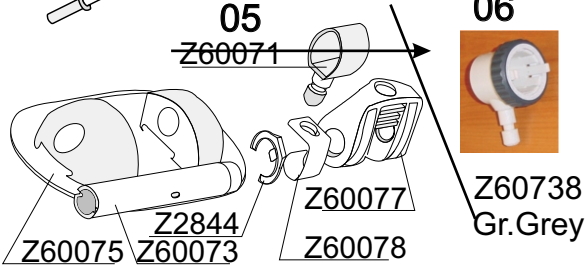

# TYPHOON 285 Gris Clair Light Grey 2007-08 Z55018

GDB/02.2010 GDB/02.09

**04**

**05**

**06**

**2008**

Z6878 TableauNoir-Black Transom Board

Tissu pour réparation: Corps =7041 Gris Clair  
Fabric for repairs : Tube =7041 Light Grey

Fond = Z60395 Bleu Marine  
Bottom = Z60395 Navy Blue