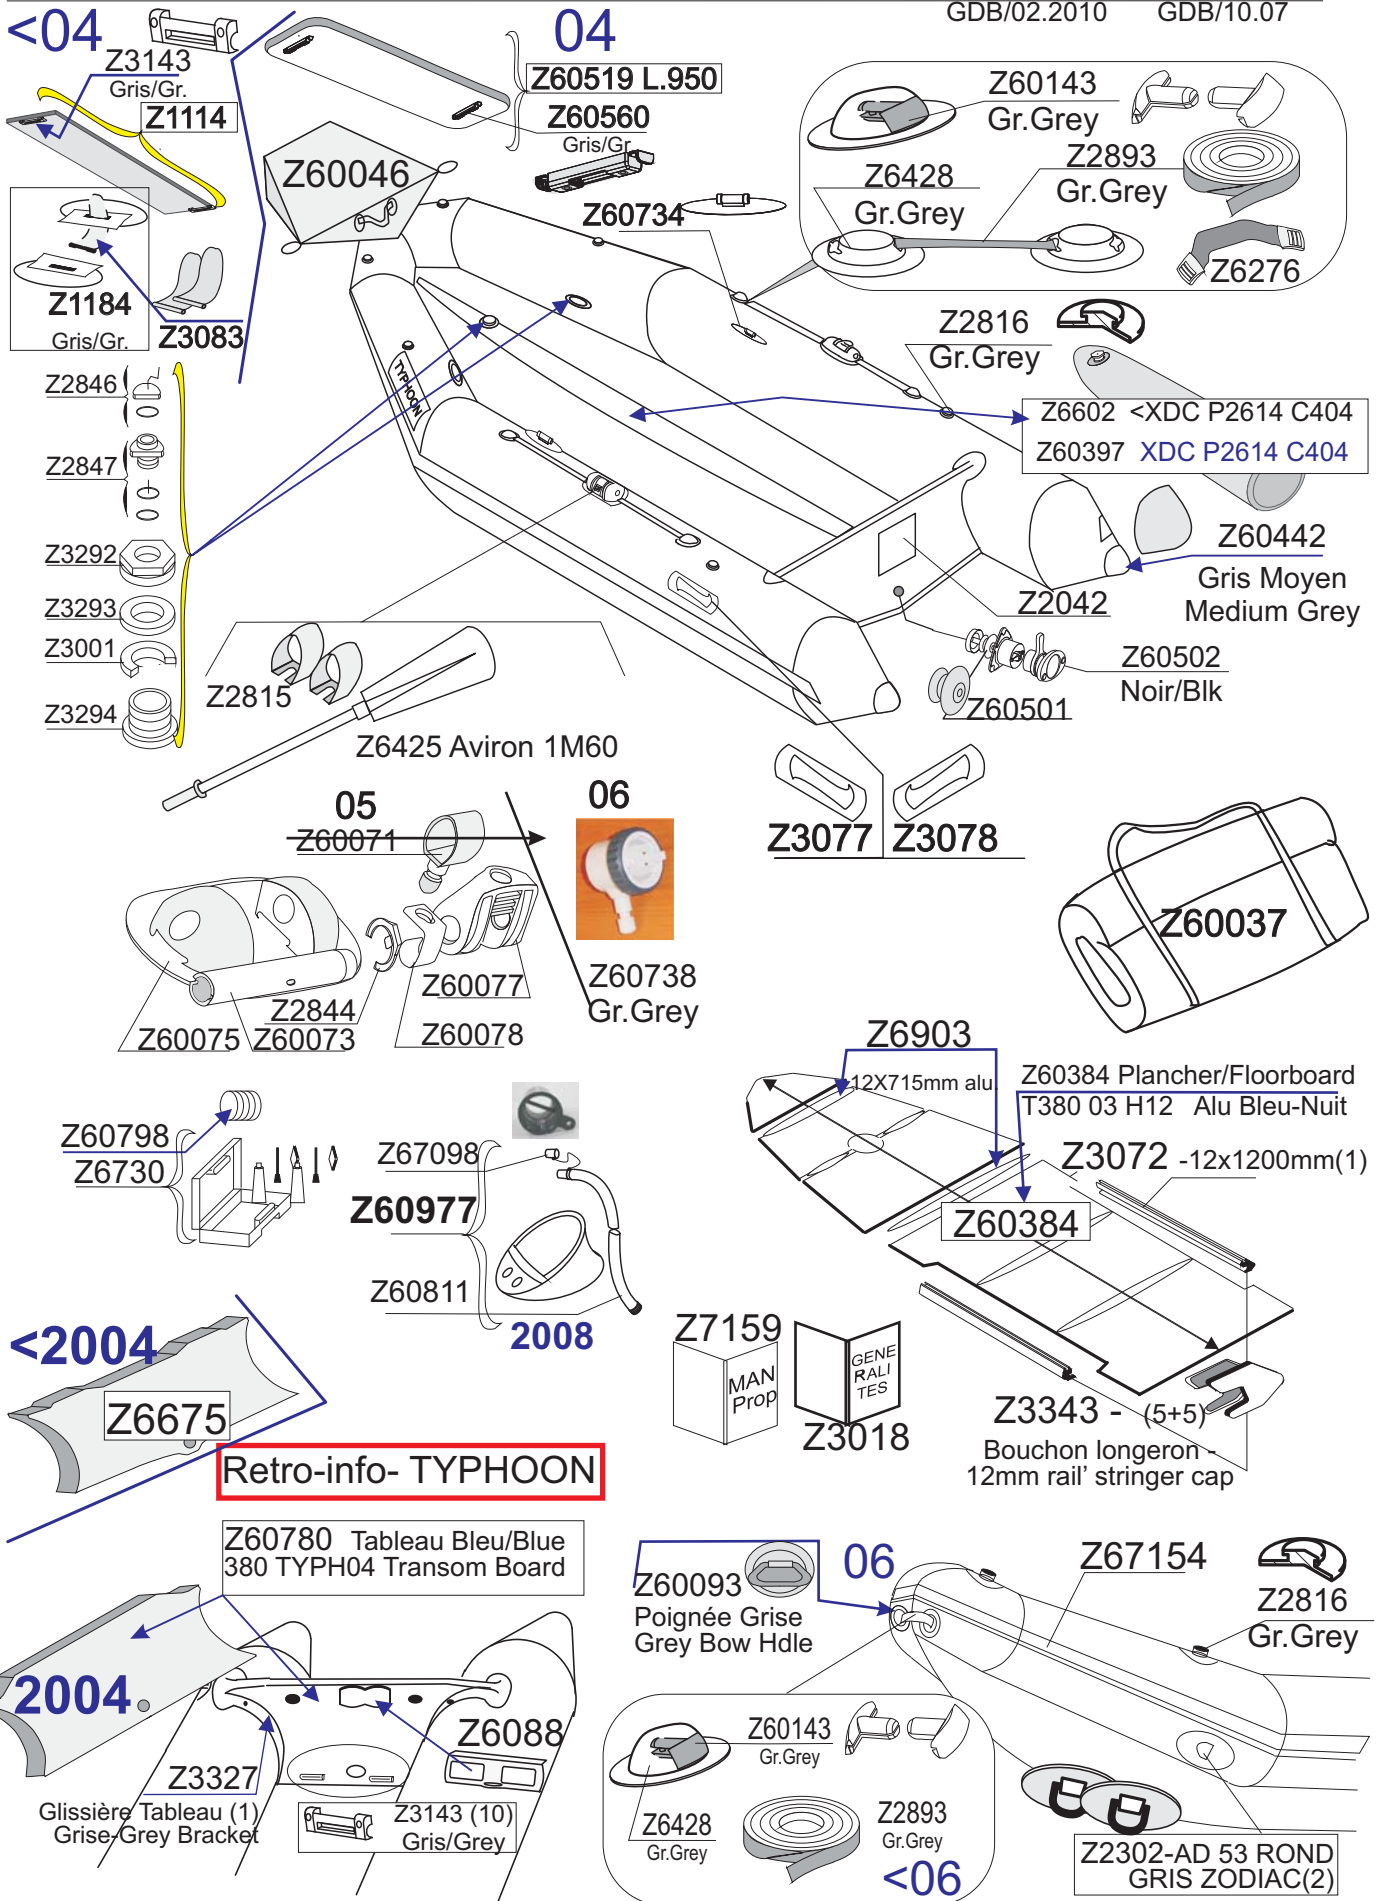

TYPHOON 380

Gris Clair
Light Grey 2004-06

Z55012

GDB/02.2010 GDB/10.07

Tissu pour réparation: Corps =7041 Gris Clair
Fabric for repairs : Tube =7041 Light Grey

Fond = Z60395 Bleu Marine
Bottom = Z60395 Navy Blue