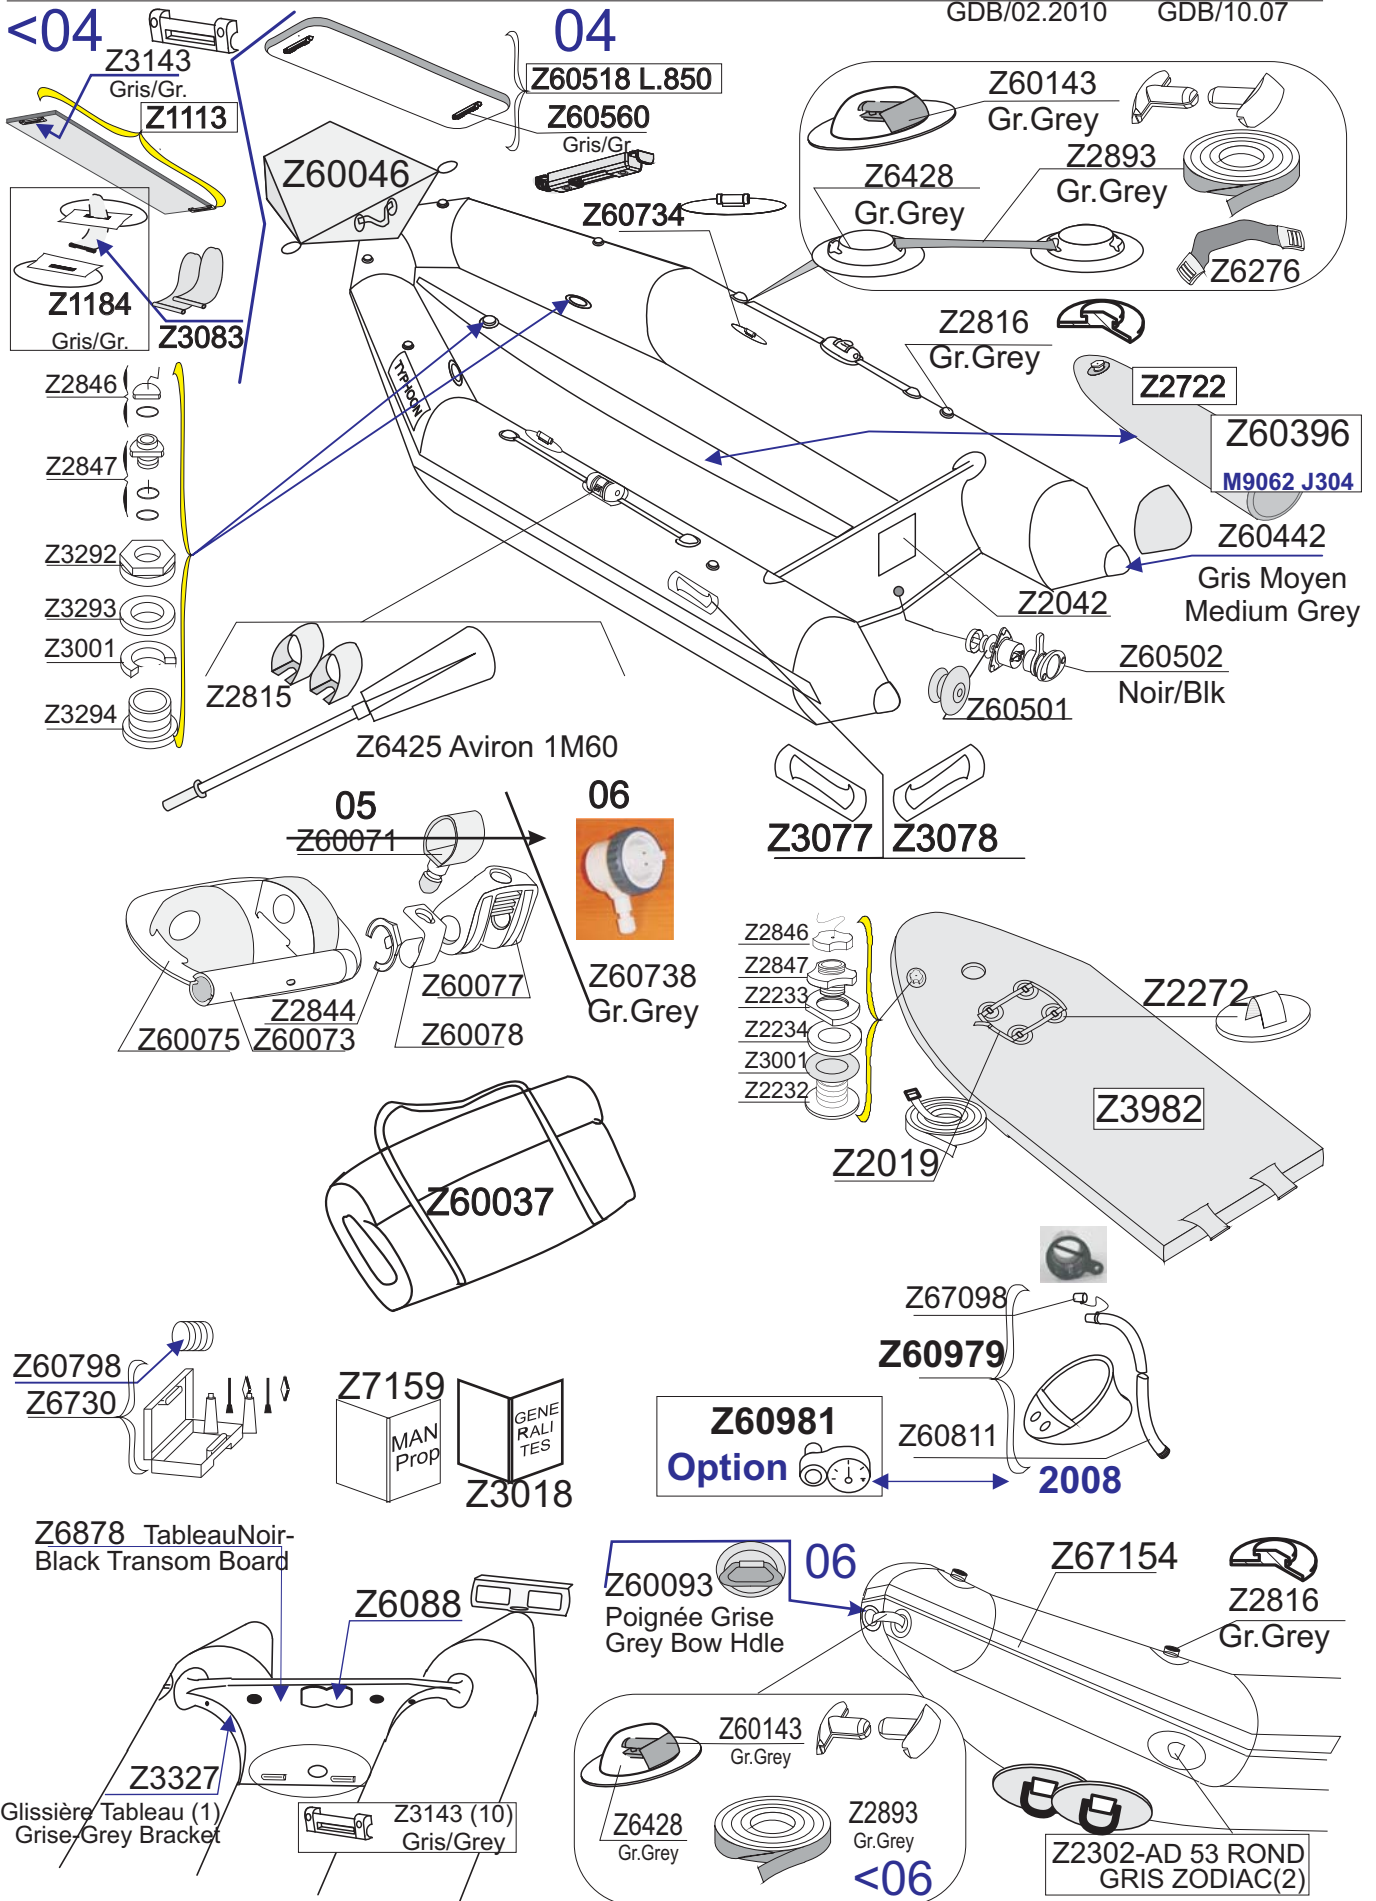

# TYPHOON 305 AERO Gris Clair Light Grey 04-06 Z55009

GDB/02.2010 GDB/10.07

Tissu pour réparation: Corps =7041 Gris Clair  
Fabric for repairs : Tube =7041 Light Grey

Fond = Z60395 Bleu Marine  
Bottom = Z60395 Navy Blue