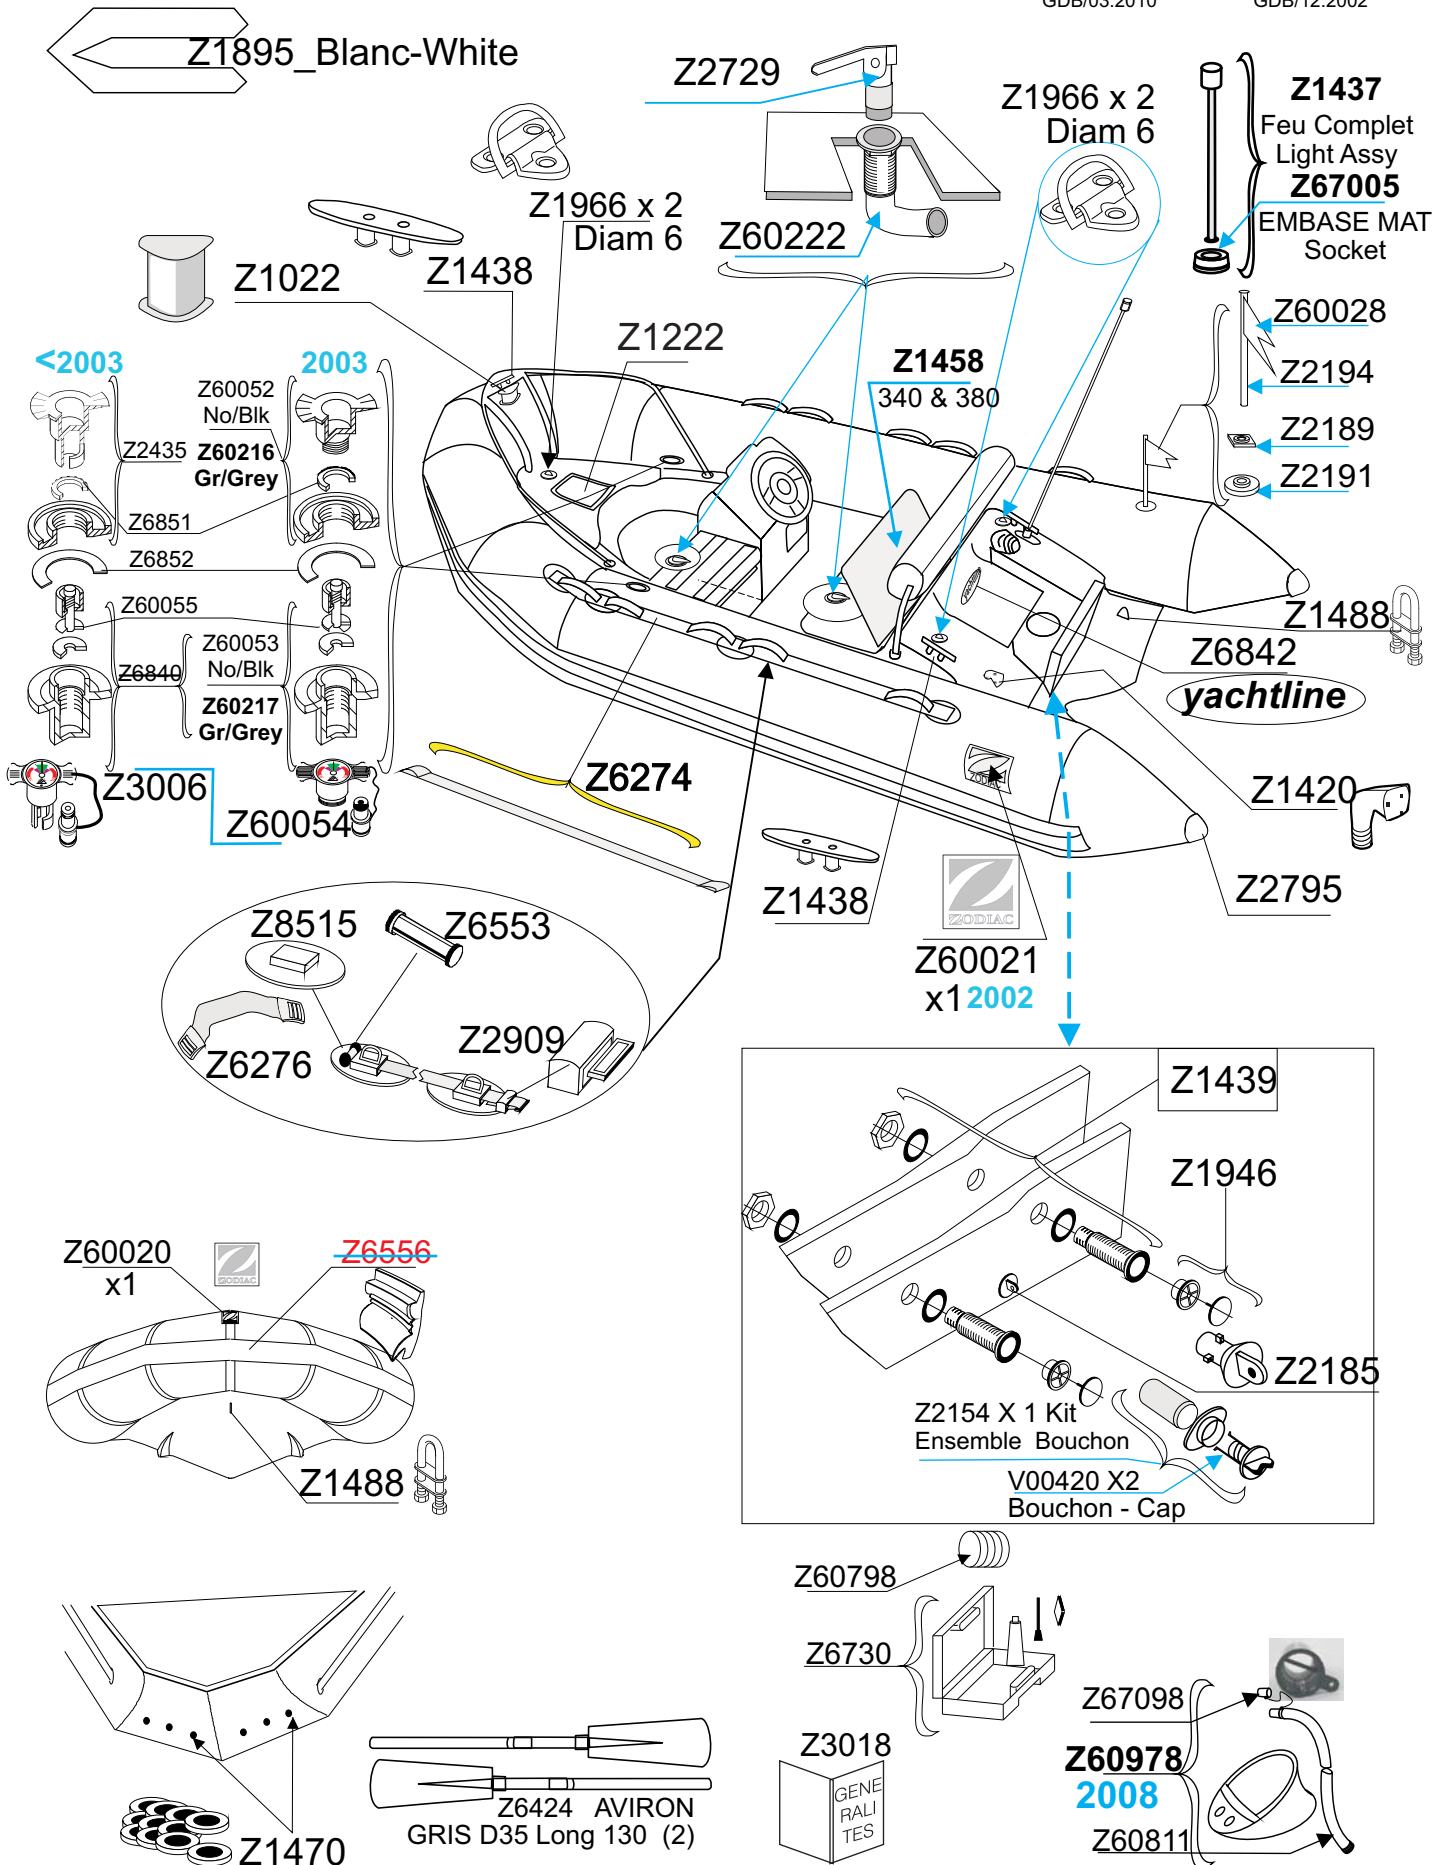

# YL 340 DL

-Blanc-  
-White-

1997-01 1877-2109-0682  
2002 Z11330 (1/2)

GDB/03.2010

GDB/12.2002

Tissu pour réparation: Corps =Z7197 Blanc  
Fabric for repairs : Tube =Z7197 White

- PVC -

# YL 340 DL

-Blanc-  
-White-

1997-01 1877-2109-0682  
2002 Z11330 (2/2)

GDB/03.2010

GDB/12.2002