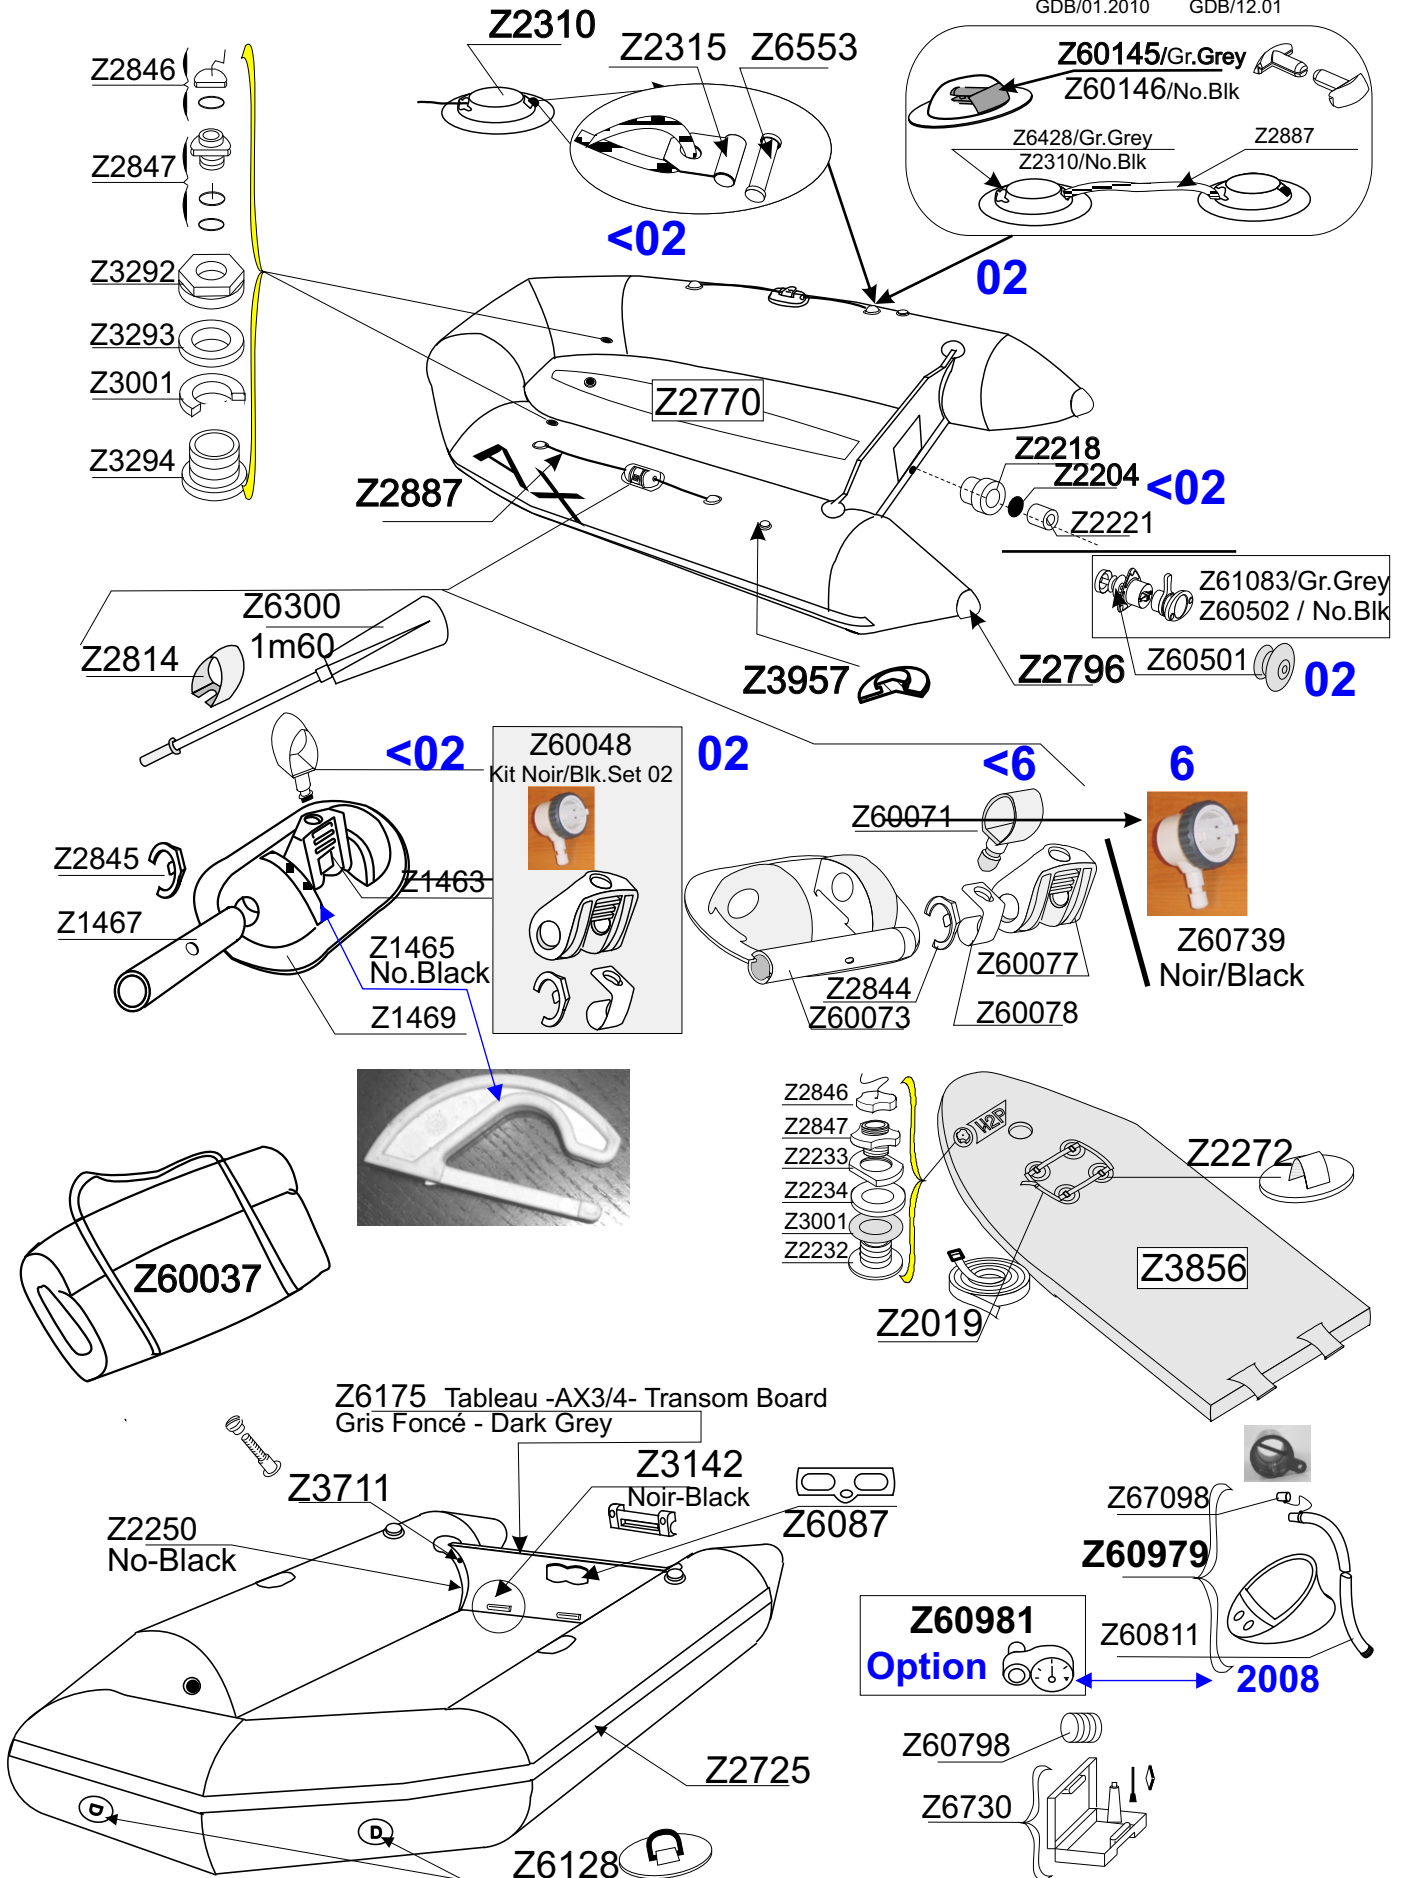

AX 3 AEROTECH 1998-2002

ROUGE/RED 0728
GRIS /GREY 0738

GDB/01.2010 GDB/12.01

Tissu pour réparation: Corps =Z7164 Rouge/ Z7041 Gris Clair
Fabric for repairs : Tube =Z7164 Red / Z7041 Light Grey

Fond = Z7177 Noir
Bottom = Z7177 Black