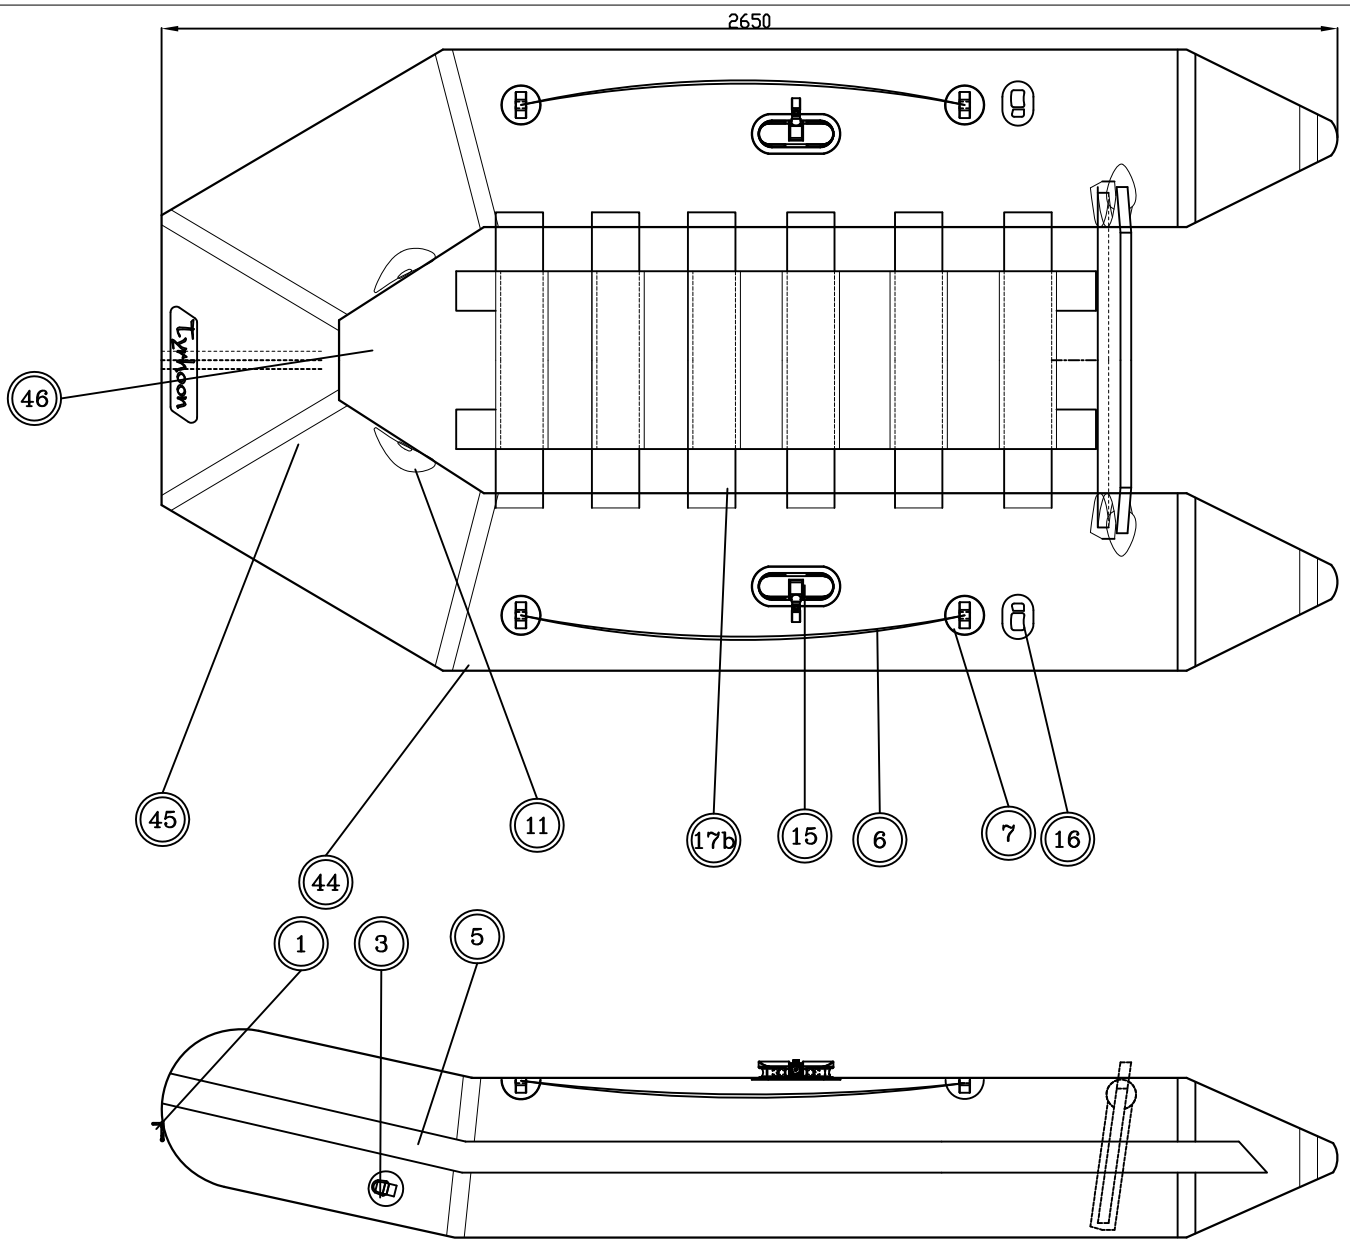

LISTE GAMME TYPHOON			LATTES SLATS	LATTES SLATS	FOND HP GONFLABLE	LATTES SLATS	FOND HP GONFLABLE	PLANCHER WOODEN FLOOR	FOND HP GONFLABLE	PLANCHER WOODEN FLOOR	PLANCHER WOODEN FLOOR	PLANCHER WOODEN FLOOR	PLANCHER WOODEN FLOOR	
SERIE/SERIAL			Z55027	Z55028	Z55029	Z55030	Z55031	Z55023	Z55024	Z55025	Z55026	Z55032	Z55033	
DESIGNATION	MODEL	PTN°	rep	TYPH CON 200	TYPH CON 235	TYPH CON 235 AERO	TYPH CON 265	TYPH CON 265 AERO	TYPH CON 310 S	TYPH CON 310 AERO	TYPH CON 380 S	TYPH CON 420 S	TYPH CON 420 ALU	TYPH CON 470 ALU
EQUIPEMENT FLOT.TUBE / KEEL -QUILLE														
POIGNEE AVANT GRIS (1) / BOW D-RING GREY		Z69348	1	X	X	X	X	X	X	X	X	X		
POIGNEE AVANT KAKI (1) / BOW D-RING KAKI		Z67444	1b										X	X
POIGNEE PORTAGE/BLACK HANDLE (2) PM		Z69301	2	X	X	X	X	X						
POIGNEE PORTAGE/BLACK HANDLE (2) GM		Z69302	2B						X	X	X	X	X	X
ANNEAU REMORQUAGE/TOWING RING (2) BLEU		Z69349	3	X	X	X	X	X	X	X	X	X		
ANNEAU REMORQUAGE/TOWING RING (2) KAKI		Z67445	3b										X	X
PLOT FIXATION NO/BOW BAG FITTING		Z69304	4						X	X	X	X	X	X
DEFENSE / RUBSTRAKE BLUE+2WHITE 110mm 1TD L= 15 M		Z69398	5	X	X	X	X	X	X	X	X	X		
DEFENSE / RUBSTRAKE BLACK+2GREY 110mm 1TD L= 15 M		Z67446	5b										X	X
DRISSE / ROPE BLUE L=8M		Z69306	6	X	X	X	X	X	X	X	X	X		
DRISSE / ROPE BLACK L=15M		Z67447	6b										X	X
PASSE DRISSE / ROPE HOLDER ZOOM (6)		Z69307	7	X	X	X	X	X	X	X	X	X		
QUILLE/KEEL 265 Long. 1800MM		Z67094	8a					X						
QUILLE/KEEL 310 Long. 2110MM		Z69350	8						X	X				
QUILLE/KEEL 360 Long. 2495MM		Z69351	9								X			
QUILLE/KEEL 420 Long. 2980MM		Z69352	10									X		
QUILLE/FEEL 470 Long. 3550MM		Z67095	10b											X
VALVE NOIRE / INFLAT. VALVE 09		Z67151	11	X	X	X	X	X	X	X	X	X	X	X
DAME DE NAGE/RECLINING OAR SUP (1)		Z69311	15	X	X	X	X	X	X	X	X	X		
REPOSE AVIRONS 2010 (2) /OAR STOPPER 2010 (2)		Z67269	16	X	X	X	X	X	X	X	X	X		
PLANCHER-LATTES														
KIT LATTES GRISE/SLAT KIT GREY (4X740) TY200		Z67101	17	X										
KIT LATTES GRISE/SLAT KIT GREY (5X750) TY235		Z67102	17a		X									
KIT LATTES GRISE/SLAT KIT GREY (6X760) TY265		Z67103	17b				X							
PLANCHER BLUE/PLYWOOD BLUE TYPHOON 310		Z69353	19						X					
PLANCHER BLUE/PLYWOOD BLUE TYPHOON 360		Z69354	20							X				
PLANCHER BLUE/PLYWOOD BLUE TYPHOON 420		Z69355	21								X			
PLANCHER ALU/PLYWOOD ALU TYPHOON 420		Z67183	21a									X		
PLANCHER ALU/PLYWOOD ALU TYPHOON 470		Z67184	21b											X
PROFIL" H" JONCTION T310 KIT ALUM.H ALUM.T310		Z69356	22						X					
PROFIL" H" JONCTION T360 KIT ALUM.H ALUM.T360		Z69357								X				
PROFIL" H" JONCTION T420 KIT ALUM.H ALUM.T420		Z69358									X			
LONGERON/STRINGER ZOOM 260 L650 (2)		Z69319	23						X					
LONGERON/STRINGER ZOOM 310 L1050 (2)		Z69320	24							X				
LONGERON/STRINGER ZOOM 350 L650 (4)		Z69321	25								X	X		
LONGERON/STRINGER ZOOM 400 L650 (6)		Z67104	25b											X
PLANCHER/MATTRESS H2P TYPHOON 235 AERO		Z67181	26			X								
PLANCHER/MATTRESS H2P TYPHOON 265 AERO		Z67182	26					X						
PLANCHER/MATTRESS H2P TYPHOON 310 AERO		Z69359	26							X				
SUPPORT RESERVOIR TISSU		Z69323	27			X		X		X				
BANC -- WOODEN BENCH														
BANC/BENCHE MODELE L=1000		Z69361	28						X	X				
BANC/BENCHE MODELE L=1100		Z69362	29								X			