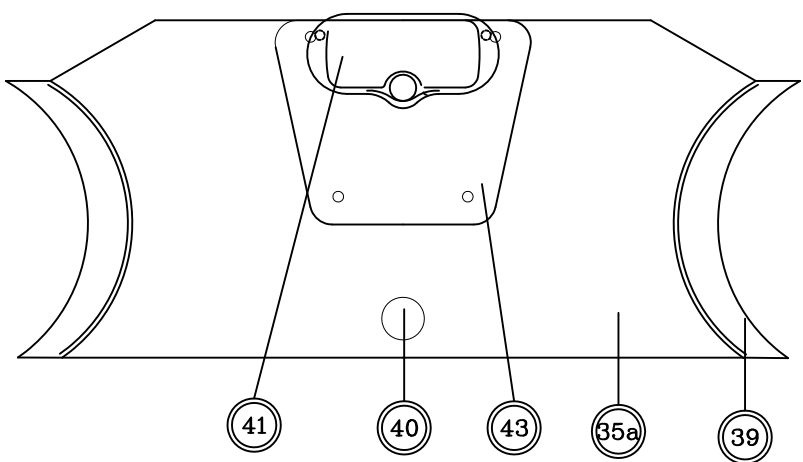

LISTE GAMME TYPHOON			LATTES SLATS	LATTES SLATS	FOND HP GONFLABLE	LATTES SLATS	FOND HP GONFLABLE	PLANCHER WOODEN FLOOR	FOND HP GONFLABLE	PLANCHER WOODEN FLOOR	PLANCHER WOODEN FLOOR	PLANCHER WOODEN FLOOR	PLANCHER WOODEN FLOOR	
SERIE/SERIAL			Z55027	Z55028	Z55029	Z55030	Z55031	Z55023	Z55024	Z55025	Z55026	Z55032	Z55033	
DESIGNATION	MODEL	PTN°	rep	TYPH CON 200	TYPH CON 235	TYPH CON 235 AERO	TYPH CON 265	TYPH CON 265 AERO	TYPH CON 310 S	TYPH CON 310 AERO	TYPH CON 380 S	TYPH CON 420 S	TYPH CON 420 ALU	TYPH CON 470 ALU
EQUIPEMENT FLOT.TUBE / KEEL -QUILLE														
POIGNEE AVANT GRIS (1) / BOW D-RING GREY		Z69348	1	X	X	X	X	X	X	X	X	X		
POIGNEE AVANT KAKI (1) / BOW D-RING KAKI		Z67444	1b										X	X
POIGNEE PORTAGE/BLACK HANDLE (2) PM		Z69301	2	X	X	X	X	X						
POIGNEE PORTAGE/BLACK HANDLE (2) GM		Z69302	2B						X	X	X	X	X	X
ANNEAU REMORQUAGE/TOWING RING (2) BLEU		Z69349	3	X	X	X	X	X	X	X	X	X		
ANNEAU REMORQUAGE/TOWING RING (2) KAKI		Z67445	3b										X	X
PLOT FIXATION NO/BOW BAG FITTING		Z69304	4						X	X	X	X	X	X
DEFENSE / RUBSTRAKE BLUE+2WHITE 110mm 1TD L= 15 M		Z69398	5	X	X	X	X	X	X	X	X	X		
DEFENSE / RUBSTRAKE BLACK+2GREY 110mm 1TD L= 15 M		Z67446	5b										X	X
DRISSE / ROPE BLUE L=8M		Z69306	6	X	X	X	X	X	X	X	X	X		
DRISSE / ROPE BLACK L=15M		Z67447	6b										X	X
PASSE DRISSE / ROPE HOLDER ZOOM (6)		Z69307	7	X	X	X	X	X	X	X	X	X		
QUILLE/KEEL 265 Long. 1800MM		Z67094	8a					X						
QUILLE/KEEL 310 Long. 2110MM		Z69350	8						X	X				
QUILLE/KEEL 360 Long. 2495MM		Z69351	9								X			
QUILLE/KEEL 420 Long. 2980MM		Z69352	10									X		
QUILLE/FEEL 470 Long. 3550MM		Z67095	10b											X
VALVE NOIRE / INFLAT. VALVE 09		Z67151	11	X	X	X	X	X	X	X	X	X	X	X
DAME DE NAGE/RECLINING OAR SUP (1)		Z69311	15	X	X	X	X	X	X	X	X	X		
REPOSE AVIRONS 2010 (2) /OAR STOPPER 2010 (2)		Z67269	16	X	X	X	X	X	X	X	X	X		
PLANCHER-LATTES														
KIT LATTES GRISE/SLAT KIT GREY (4X740) TY200		Z67101	17	X										
KIT LATTES GRISE/SLAT KIT GREY (5X750) TY235		Z67102	17a		X									
KIT LATTES GRISE/SLAT KIT GREY (6X760) TY265		Z67103	17b				X							
PLANCHER BLUE/PLYWOOD BLUE TYPHOON 310		Z69353	19						X					
PLANCHER BLUE/PLYWOOD BLUE TYPHOON 360		Z69354	20							X				
PLANCHER BLUE/PLYWOOD BLUE TYPHOON 420		Z69355	21								X			
PLANCHER ALU/PLYWOOD ALU TYPHOON 420		Z67183	21a									X		
PLANCHER ALU/PLYWOOD ALU TYPHOON 470		Z67184	21b											X
PROFIL" H" JONCTION T310 KIT ALUM.H ALUM.T310		Z69356	22						X					
PROFIL" H" JONCTION T360 KIT ALUM.H ALUM.T360		Z69357								X				
PROFIL" H" JONCTION T420 KIT ALUM.H ALUM.T420		Z69358									X			
LONGERON/STRINGER ZOOM 260 L650 (2)		Z69319	23						X					
LONGERON/STRINGER ZOOM 310 L1050 (2)		Z69320	24							X				
LONGERON/STRINGER ZOOM 350 L650 (4)		Z69321	25								X	X		
LONGERON/STRINGER ZOOM 400 L650 (6)		Z67104	25b											X
PLANCHER/MATTRESS H2P TYPHOON 235 AERO		Z67181	26			X								
PLANCHER/MATTRESS H2P TYPHOON 265 AERO		Z67182	26					X						
PLANCHER/MATTRESS H2P TYPHOON 310 AERO		Z69359	26							X				
SUPPORT RESERVOIR TISSU		Z69323	27			X		X		X				
BANC -- WOODEN BENCH														
BANC/BENCHE MODELE L=1000		Z69361	28						X	X				
BANC/BENCHE MODELE L=1100		Z69362	29								X			