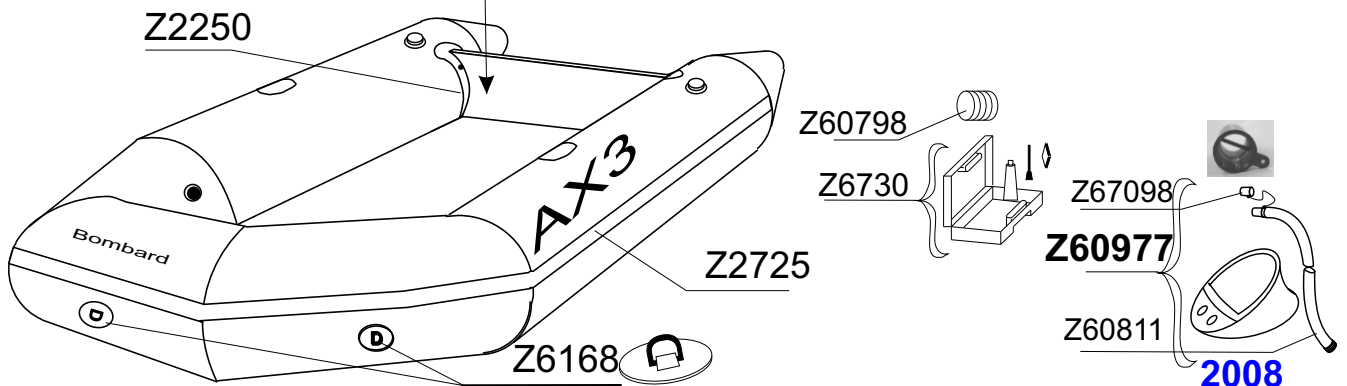

AX 3

2003
2003-2006

ROUGE/RED Z5531
GRIS /GREY Z5532

GDB/08.09
GDB/2003

Z6175 Tableau -AX3/4- Transom Board
Gris Foncé - Dark Grey

Tissu pour réparation: Corps =Z7164 Rouge/ Z7041 Gris Clair
Fabric for repairs : Tube =Z7164 Red / Z7041 Light Grey

Fond = Z7177 Noir
Bottom = Z7177 Black