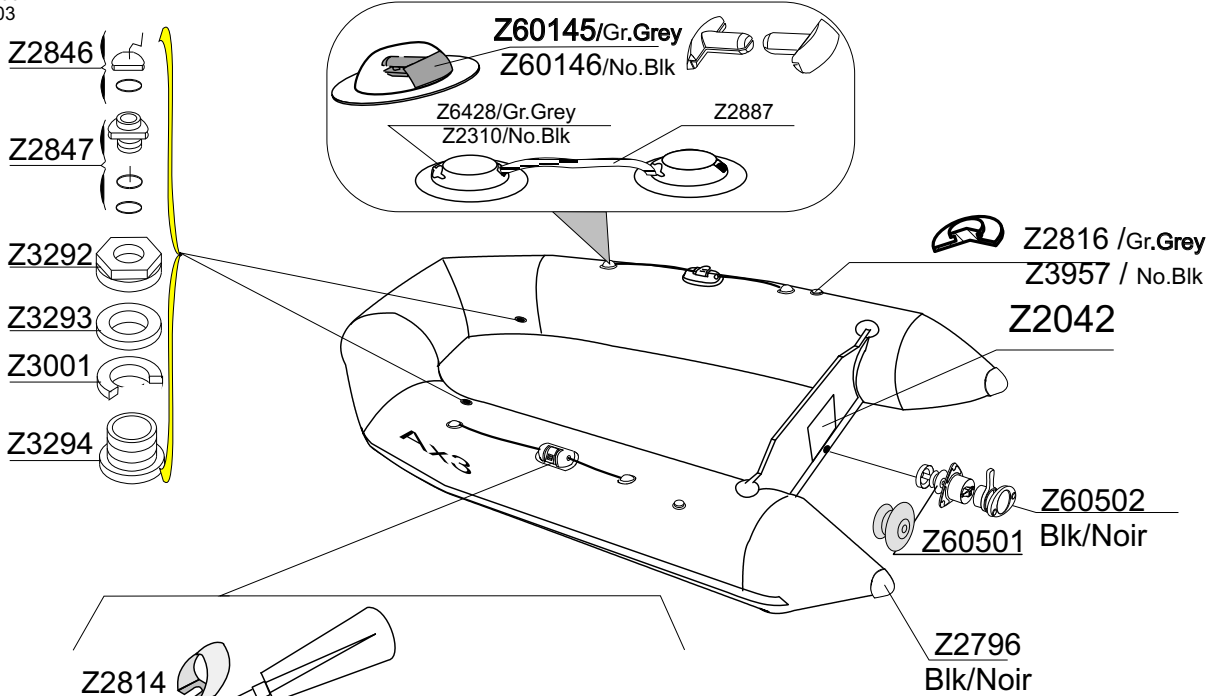

AX 3

2003
2003-2006

ROUGE/RED Z5531
GRIS /GREY Z5532

GDB/08.09
GDB/2003

Z6175 Tableau -AX3/4- Transom Board
Gris Foncé - Dark Grey

Tissu pour réparation: Corps =Z7164 Rouge/ Z7041 Gris Clair
Fabric for repairs : Tube =Z7164 Red / Z7041 Light Grey

Fond = Z7177 Noir
Bottom = Z7177 Black