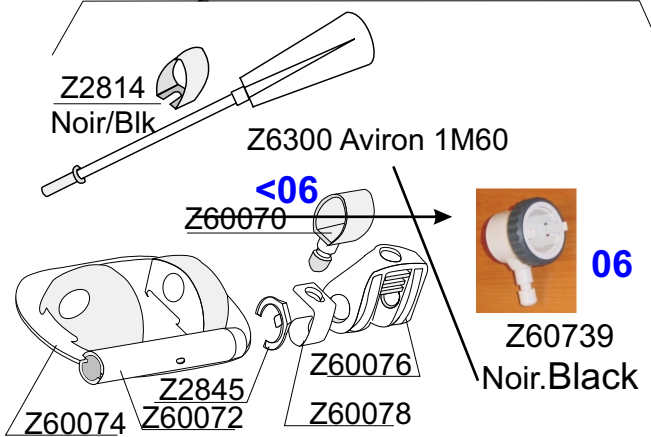

AX 3

2003
2003-2006

ROUGE/RED Z5531
GRIS /GREY Z5532

GDB/08.09
GDB/2003

Z6175 Tableau -AX3/4- Transom Board
Gris Foncé - Dark Grey

Tissu pour réparation: Corps =Z7164 Rouge/ Z7041 Gris Clair
Fabric for repairs : Tube =Z7164 Red / Z7041 Light Grey

Fond = Z7177 Noir
Bottom = Z7177 Black