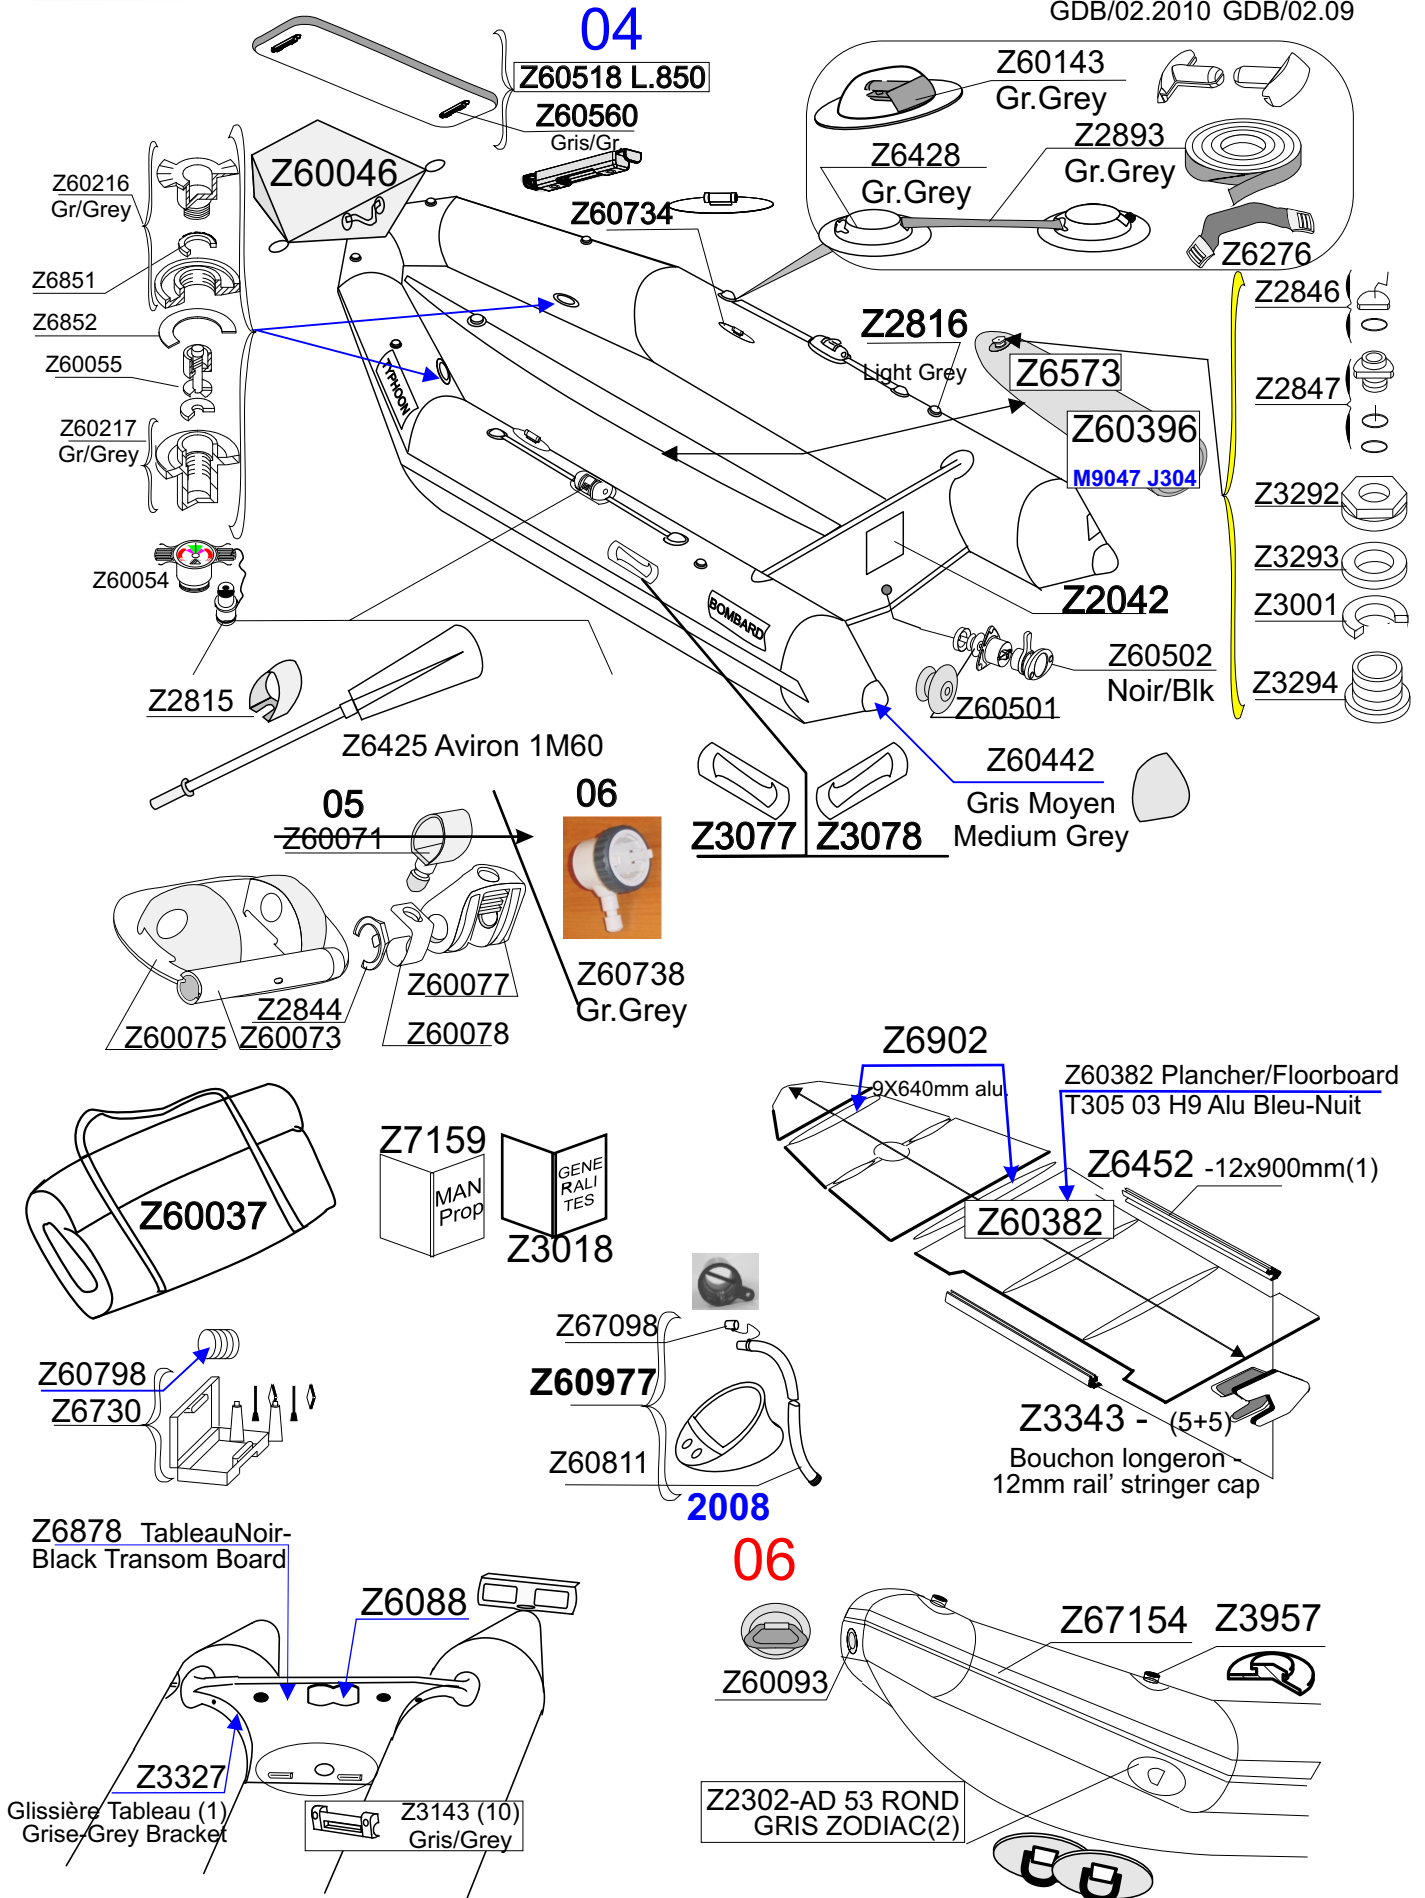

TYPHOON 305 Gris Clair Light Grey 2007-08 Z55019

GDB/02.2010 GDB/02.09

Tissu pour réparation: Corps =7041 Gris Clair
 Fabric for repairs : Tube =7041 Light Grey

Fond = Z60395 Bleu Marine
 Bottom = Z60395 Navy Blue