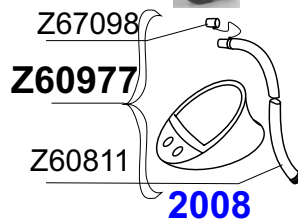

# Z55022

GDB/02.2010 GDB/02.09

**04**

**05**

**06**

**Z3335** Tableau T420 Bleu/Turq -  
Turquoise Blue Transom Board

Tissu pour réparation: Corps =7041 Gris Clair  
Fabric for repairs : Tube =7041 Light Grey

Fond = Z60395 Bleu Marine  
Bottom = Z60395 Navy Blue