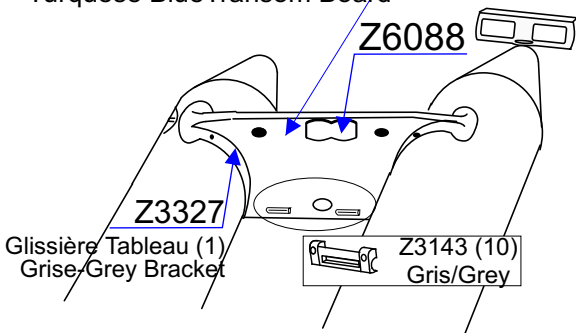

# Z55022

GDB/02.2010 GDB/02.09

**04**

**05**

**06**

**Z3335** Tableau T420 Bleu/Turq -  
Turquoise Blue Transom Board

Tissu pour réparation: Corps =7041 Gris Clair  
Fabric for repairs : Tube =7041 Light Grey

Fond = Z60395 Bleu Marine  
Bottom = Z60395 Navy Blue