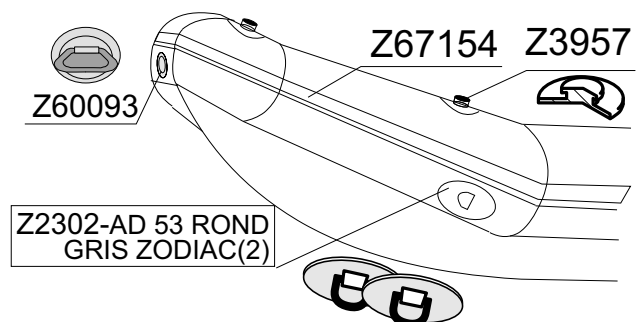

# Z55022

GDB/02.2010 GDB/02.09

**04**

**05**

**06**

**Z3335** Tableau T420 Bleu/Turq -  
Turquoise Blue Transom Board

Tissu pour réparation: Corps =7041 Gris Clair  
Fabric for repairs : Tube =7041 Light Grey

Fond = Z60395 Bleu Marine  
Bottom = Z60395 Navy Blue