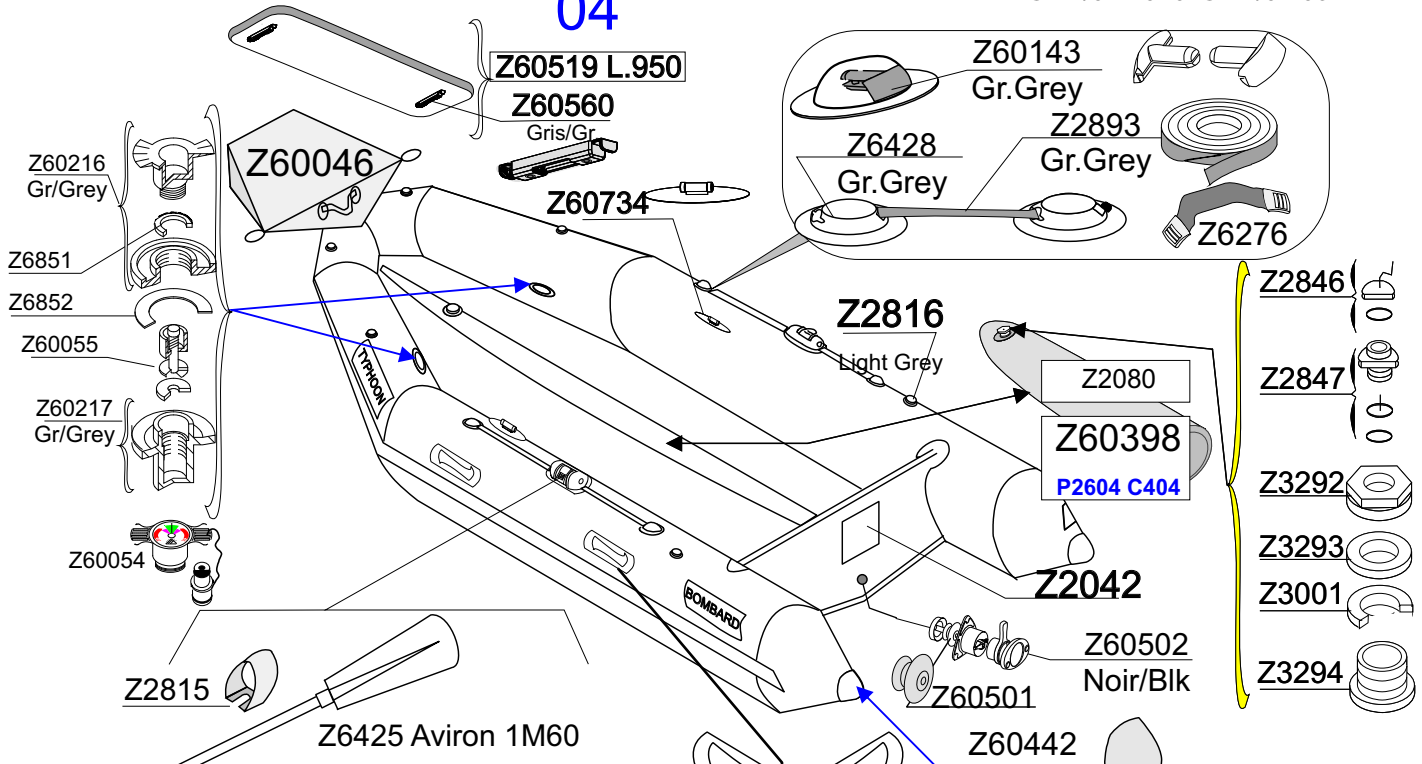

# TYPHOON 420

Gris Clair  
Light Grey 2007-08

# Z55022

GDB/02.2010 GDB/02.09

**04**

**05**

**06**

**Z3335** Tableau T420 Bleu/Turq -  
Turquoise Blue Transom Board

Tissu pour réparation: Corps =7041 Gris Clair  
Fabric for repairs : Tube =7041 Light Grey

Fond = Z60395 Bleu Marine  
Bottom = Z60395 Navy Blue