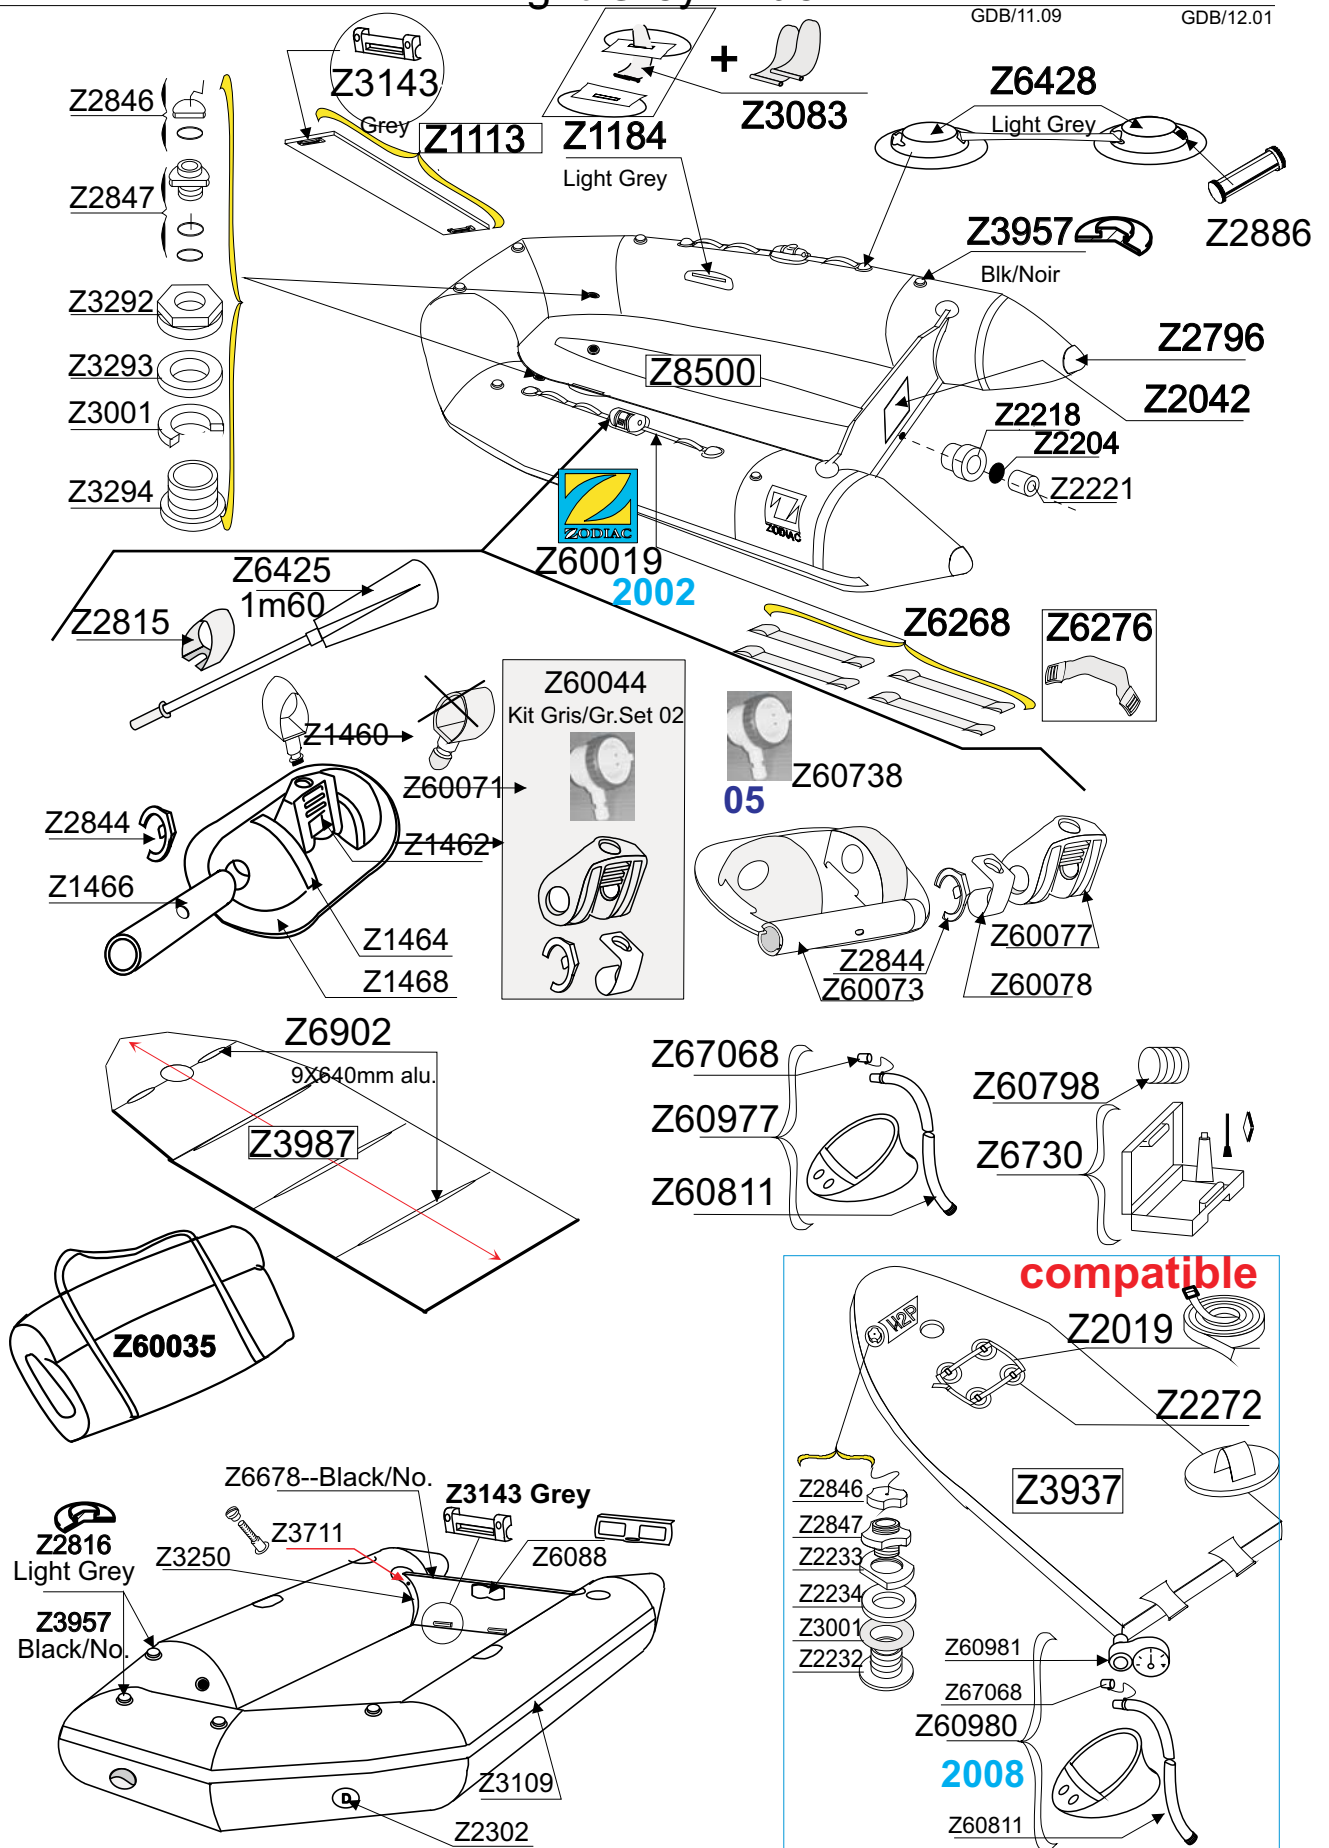

CADET 260 S Gris.CL-Bleu Light Grey -Blue

2001

Z0005

GDB/11.09

GDB/12.01

Tissu pour réparation: Corps = 7041 Gris clair / Z60395 Bleu
Fabric for repairs : Tube = 7041 Light Grey / Z60395 Blue

Fond = 7041 Gris Clair
Bottom = 7041 Light Grey