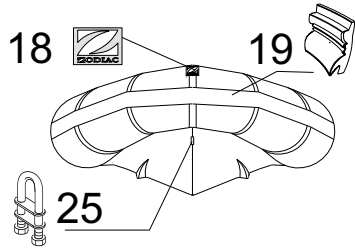

YL 340 DL BLANC 03

1/2

PVC/SHARC
NEO

GDB/03.09

Z11337-Z11338

Z11348-Z11351

Z11369 - Z11342

48/49