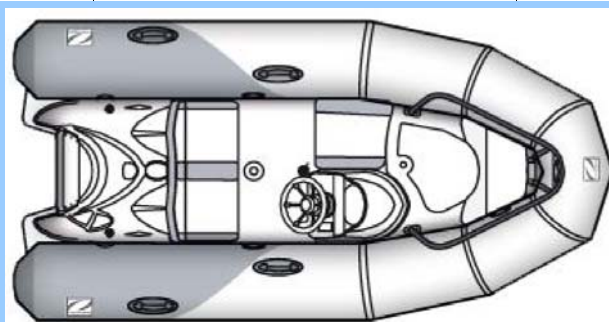

Page	Rep.	Code	Qte/Bat	Description FR	Description GDB
		MODELE	Z11337-Z11338		
1	A	Z16011		$FLT YL 340 DL BLANC > 03 PVC	supprimé voir C--discontinued see B
1	1	Z7197	ML	T/BLANC AX/YL	WHITE REPAIR FABRIC
1	2	Z2367	ML	T/CRPS 1100DTX GRIS CLAIR	LIGHT GREY FABRIC 1100DTX
1	3	Z6730		V/REP.BATEAUX	BOATS REPAIR KIT
1	4	Z60798		PALETTE TISSU STG P/REPAR.06	COLOURED FAB.PVC 06 F/REPAIR
1		MODELE	Z11348	SHARC 07	
1	B	Z16047		*FLT.YL 340 DL SHARC BLC/GR.CL	supprimé voir C--discontinued see B2
1		MODELE	Z11351		
1	B2	Z16060		FLT YL 340 DL SHARC >08	TUBE YL 340 DL SHARC >08
1	5	Z60855	ML	T/SHARC BLC 1200 MAT (ML)	WHITE SHARC FAB. 1200 PM
1	6	Z60856	ML	T/SHARC GR.CL 1200 MAT (ML)	LIGHT GREY SHARC FAB. 1200 PM
1	3	Z6730		V/REP.BATEAUX	BOATS REPAIR KIT
1	7	Z60859		PALETTE TISSU SHARC P/REP.	COLOURED SHARC FABRIC F/REPAIR
1	11	Z60660	PVC	ATTACHE COQUE SIMPLE T/GR-CL 2	FIX.PATCH RIB TUBE/L.GR (2)
1		MODELE	Z11369 & Z11342	NEO 2009	
1	C	Z16025		FLT. YL340DL NEO	TUBE YL 340 DL TROPICAL WHITE
1	8	Z67130		T/NEO 1100 BLANC OSLO (M)	FABRIC OSLO WHITE NEO 1100 P/M
1	9	Z67131		T/NEO 1100 GRIS MENPHIS (M)	FABRIC MENPHIS GR.NEO 1100 (M)
1	10	Z60860		V/REP NEO GR.BLC 06	NEOPRENE GR.WH REPAIR SET 06
	2009	Z65216	NEW	PATCH -N GO KIT RECHANGE (5)	PATCH -N GO KIT RECHANGE (5)
1	12		NEO	ATTACHE COQUE NEO GRIS PM (2)	sur demande-on request ZODIAC SERVICE
		EQUIPMENT FLOTTEUR -- BUOYANCY TUBE EQUIPMENT			
1	13	Z60216	3	BOUCHON VIS VALVE ENC.GR(5)	CAP THREAD RECES.VALVE GR(5)
1	14	Z6851	3	JT BOUCHON V.E. (25)	GASKET/CAP RECESSED VALVE (25)
1	15	Z6852	3	JT ECROU V.E.(10)	GASKET/SCREW RECES.VALVE (10)
1	16	Z60055	3	SUPPORT CLAP. VALVE ENC.02(10)	RECESSED VALVE INSERT 2002(10)
1	17	Z60217	3	CORPS VALVE ENCASTREE GR CL(5)	BODY/SCREW.RECES.VALVE GR(5)
1	18	Z60020	1	LOGO "Z" 02 PM BLANC-GRIS (1)	LOGO "Z" 02 SMALL WHITE GREY 1
1	19	Z60550	1	DEF.GR.GC/BC/BC/GC 12M	RUB STRAKE L.GR/WH/L.GR 12M
1	20	Z60021	2	LOGO "Z" 02 GM BLANC-GRIS (1)	LOGO "Z" 02 LARGE WHITE GREY 1
1		Z2110/Z2120		PG LAT TRG GRISE supprimé	supprimé voir -- discontinued see 21
1	21	Z60992	4	PG LAT SOFT ZODIAC GR.CL	CARRY HAND SOFT ZODIAC L-GR
1	22	Z60203	1	MOUSSE FLOTTEUR/COQUE KIT	BUOYANCY/HULL FOAM SET
		EQUIPEMENT COQUE -- HULL EQUIPMENT			
		Z18003 COQUE /HULL YL 340 DL			
1	23	Z60209	2	EQUERRE FIXATION TABLEAU DL>03	BRACKET FITTINGS DL > 03
1	24	Z60210	1	TABLEAU ARR.BOIS YL34/380DL>03	REMOVABLE TRANSOM 340/380DL>03
1	25	Z1488	2	CADENE ETANCHE NO.8X100 (1)	U-TYPE ATTACHMENT 8X100 1
1	26	Z60200	3	TAQUET INOX	CLAM CLEAT SS
1	27	Z60218	5	GRILLE DE VENTILATION D 70MM	VENT GRILL D70MM
1	28	Z1279	1	PORTE CONSOLE GAMME DLUXE	DOOR F/CONSOLE DELUXE RIB
1	29	Z1470	1	ROND.FIXAT.BAVETTE SR 12	WASHER ATTAC.INNER FLAP
1	30	Z1022	1	FEU DE NAVIGATION RGE/VERT	BOW LIGHT 340/380DL/650 OPEN
1	31	Z2392	1	TRAPPE DE VISITE DIAM.24	INSPECTION PLATE 8"
1	32	Z60252	1	PRISE ALLUME CIGARE CONSOLE DL	CIGAR LIGHTER SOCKET RIB CONS.
1	33	Z60526	1	RALLONGE ALLUME CIGARE L500	WIRING HARNESS L500/CIGAR LIGH
1	34	Z60194	1	SOUFFLET PASSE CABLE D74	SHIFT CABLE BELLOW DIAM.75
1	35	Z60510	1	PROTECTION SORTIE CABLE L800mm	PROTECTION HOSE F/CABLE L800mm
1	36	Z60338	1	LOGO DOME DELUXE 03	LOGO YACHTLINE AFT ON GRP 03
1	37	Z1420	1	EVENT NYLON RIB	FUEL TANK VENT RIB / NYL
1	38	Z2154	1	NABLE A VIS NO-MANCHON (1)KIT	DRAIN PLUG BLK SCREWED SET(1)
		V00420		BOUCHON NOIR (2)	DRAIN PLUG BLACK (2)
1	39	Z60374		PASSE-COQUE 90° 19MM+ECROUS