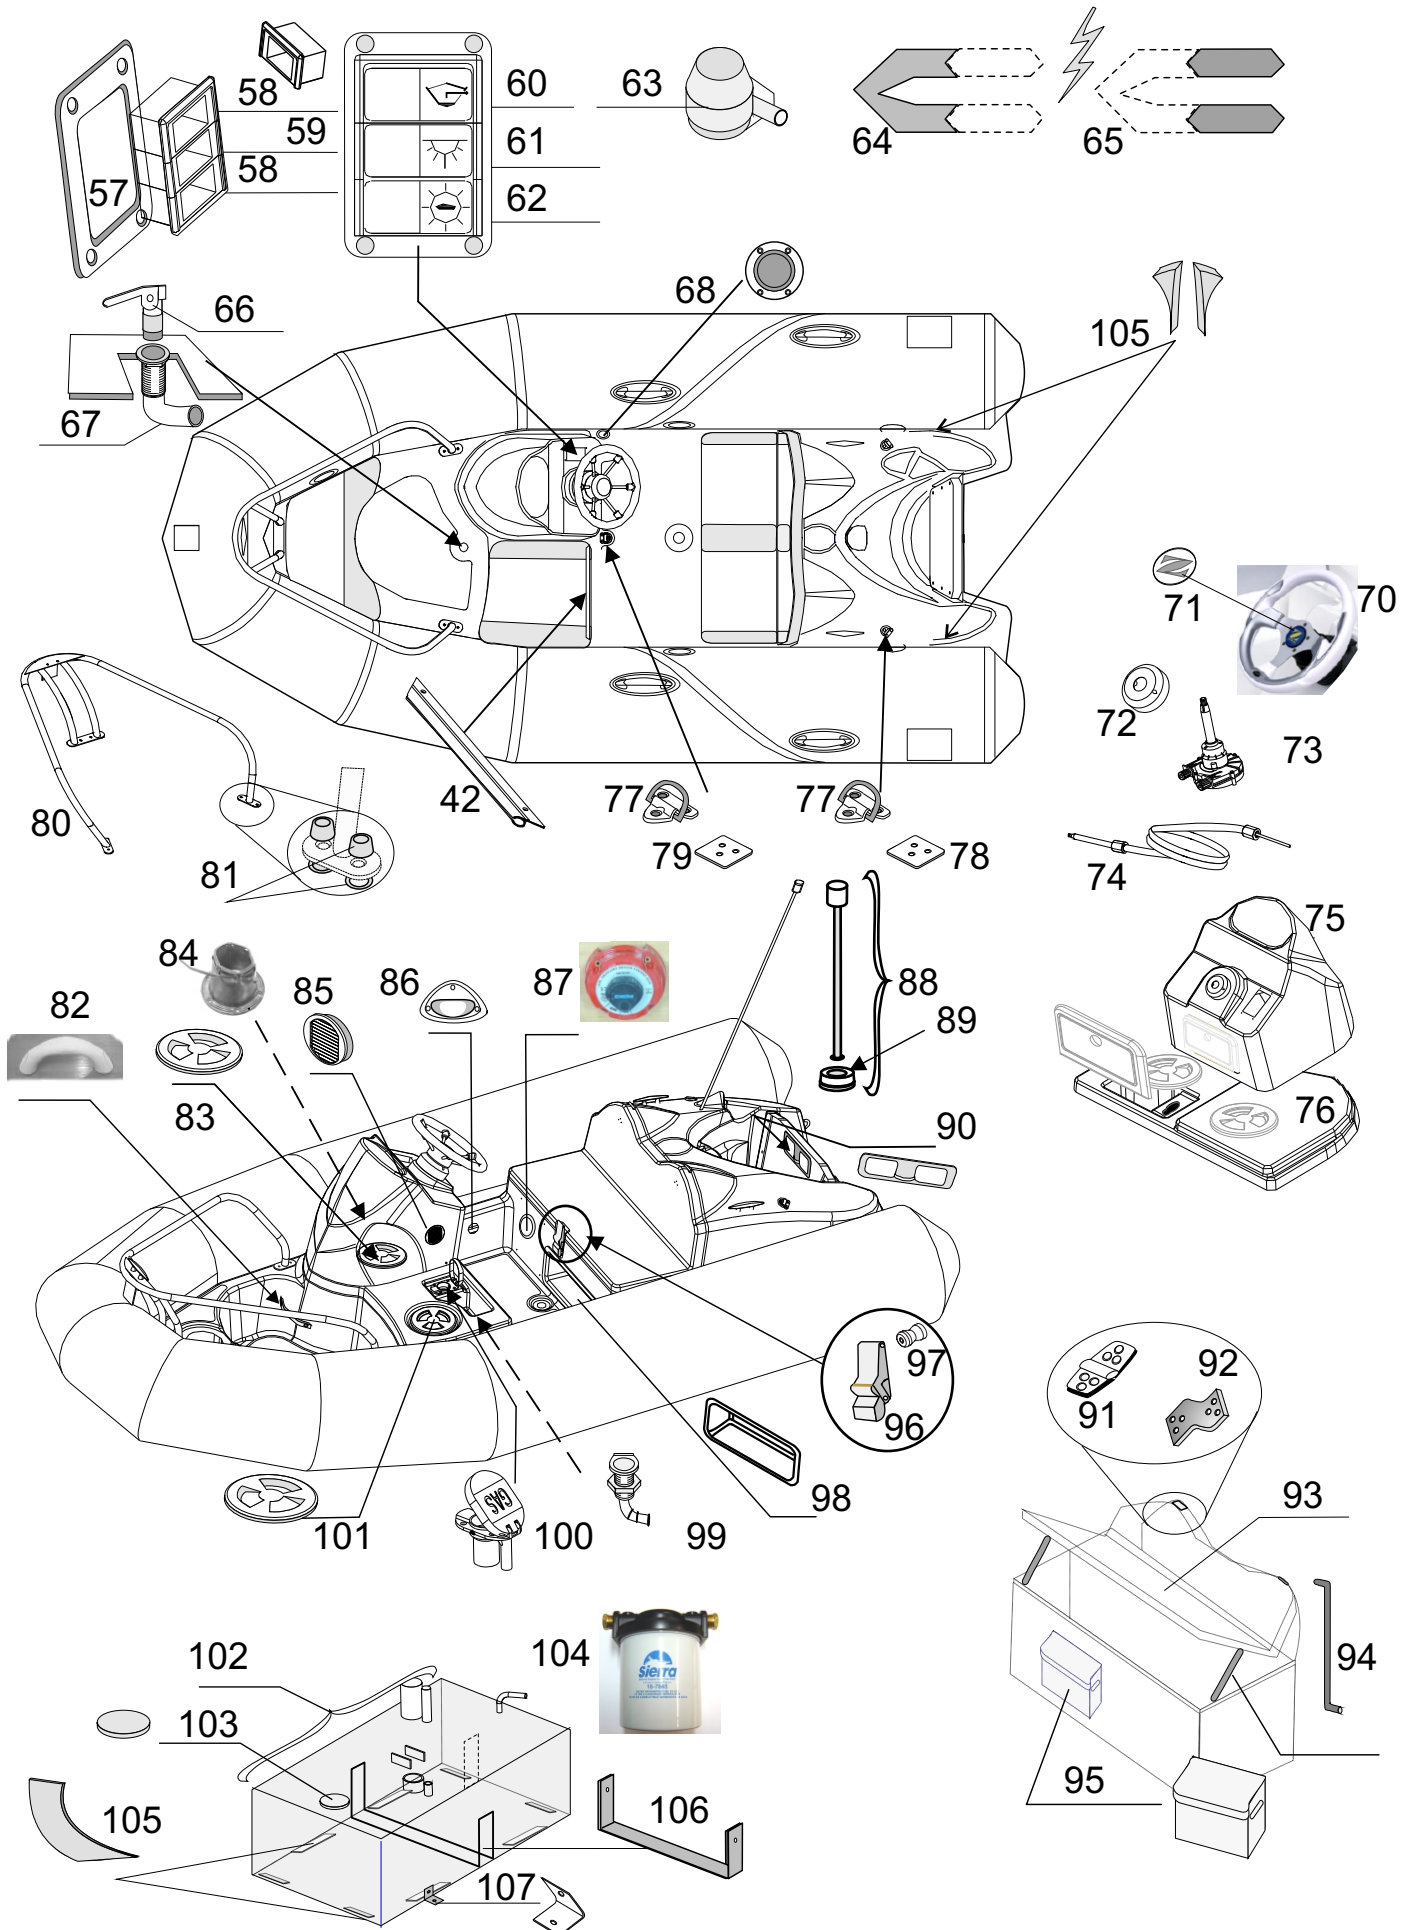

YL 340 DL 2003

01/04/2009

Page	Rep.	Code	Qte/Bat	Description FR	Description GDB
		<b>MODELE</b>	Z11337-Z11338		
1	<b>A</b>	Z16011		\$FLT YL 340 DL BLANC > 03 PVC	supprimé voir C--discontinued see B
1	1	Z7197	ML	T/BLANC AX/YL	WHITE REPAIR FABRIC
1	2	Z2367	ML	T/CRPS 1100DTX GRIS CLAIR	LIGHT GREY FABRIC 1100DTX
1	3	Z6730		V/REP.BATEAUX	BOATS REPAIR KIT
1	4	Z60798		PALETTE TISSU STG P/REPAR.06	COLOURED FAB.PVC 06 F/REPAIR
1		<b>MODELE</b>	Z11348	SHARC 07	
1	<b>B</b>	Z16047		*FLT.YL 340 DL SHARC BLC/GR.CL	supprimé voir C--discontinued see B2
1		<b>MODELE</b>	Z11351		
1	<b>B2</b>	Z16060		FLT YL 340 DL SHARC >08	TUBE YL 340 DL SHARC >08
1	5	Z60855	ML	T/SHARC BLC 1200 MAT (ML)	WHITE SHARC FAB. 1200 PM
1	6	Z60856	ML	T/SHARC GR.CL 1200 MAT (ML)	LIGHT GREY SHARC FAB. 1200 PM
1	3	Z6730		V/REP.BATEAUX	BOATS REPAIR KIT
1	7	Z60859		PALETTE TISSU SHARC P/REP.	COLOURED SHARC FABRIC F/REPAIR
1	11	Z60660	PVC	ATTACHE COQUE SIMPLE T/GR-CL 2	FIX.PATCH RIB TUBE/L.GR (2)
1		<b>MODELE</b>	Z11369 & Z11342	NEO 2009	
1	<b>C</b>	Z16025		FLT. YL340DL NEO	TUBE YL 340 DL TROPICAL WHITE
1	8	Z67130		T/NEO 1100 BLANC OSLO (M)	FABRIC OSLO WHITE NEO 1100 P/M
1	9	Z67131		T/NEO 1100 GRIS MENPHIS (M)	FABRIC MENPHIS GR.NEO 1100 (M)
1	10	Z60860		V/REP NEO GR.BLC 06	NEOPRENE GR.WH REPAIR SET 06
	<b>2009</b>	Z65216	NEW	PATCH -N GO KIT RECHANGE (5)	PATCH -N GO KIT RECHANGE (5)
1	12		<b>NEO</b>	ATTACHE COQUE NEO GRIS PM (2)	sur demande-on request ZODIAC SERVICE
		<b>EQUIPMENT FLOTTEUR -- BUOYANCY TUBE EQUIPMENT</b>			
1	13	Z60216	3	BOUCHON VIS VALVE ENC.GR(5)	CAP THREAD RECES.VALVE GR(5)
1	14	Z6851	3	JT BOUCHON V.E. (25)	GASKET/CAP RECESSED VALVE (25)
1	15	Z6852	3	JT ECROU V.E.(10)	GASKET/SCREW RECES.VALVE (10)
1	16	Z60055	3	SUPPORT CLAP. VALVE ENC.02(10)	RECESSED VALVE INSERT 2002(10)
1	17	Z60217	3	CORPS VALVE ENCASTREE GR CL(5)	BODY/SCREW.RECES.VALVE GR(5)
1	18	Z60020	1	LOGO "Z" 02 PM BLANC-GRIS (1)	LOGO "Z" 02 SMALL WHITE GREY 1
1	19	Z60550	1	DEF.GR.GC/BC/BC/GC 12M	RUB STRAKE L.GR/WH/L.GR 12M
1	20	Z60021	2	LOGO "Z" 02 GM BLANC-GRIS (1)	LOGO "Z" 02 LARGE WHITE GREY 1
1		Z2110/Z2120		PG LAT TRG GRISE supprimé	supprimé voir -- discontinued see 21
1	21	Z60992	4	PG LAT SOFT ZODIAC GR.CL	CARRY HAND SOFT ZODIAC L-GR
1	22	Z60203	1	MOUSSE FLOTTEUR/COQUE KIT	BUOYANCY/HULL FOAM SET
		<b>EQUIPEMENT COQUE -- HULL EQUIPMENT</b>			
		<b>Z18003 COQUE /HULL YL 340 DL</b>			
1	23	Z60209	2	EQUERRE FIXATION TABLEAU DL>03	BRACKET FITTINGS DL > 03
1	24	Z60210	1	TABLEAU ARR.BOIS YL34/380DL>03	REMOVABLE TRANSOM 340/380DL>03
1	25	Z1488	2	CADENE ETANCHE NO.8X100 (1)	U-TYPE ATTACHMENT 8X100 1
1	26	Z60200	3	TAQUET INOX	CLAM CLEAT SS
1	27	Z60218	5	GRILLE DE VENTILATION D 70MM	VENT GRILL D70MM
1	28	Z1279	1	PORTE CONSOLE GAMME DLUXE	DOOR F/CONSOLE DELUXE RIB
1	29	Z1470	1	ROND.FIXAT.BAVETTE SR 12	WASHER ATTAC.INNER FLAP
1	30	Z1022	1	FEU DE NAVIGATION RGE/VERT	BOW LIGHT 340/380DL/650 OPEN
1	31	Z2392	1	TRAPPE DE VISITE DIAM.24	INSPECTION PLATE 8"
1	32	Z60252	1	PRISE ALLUME CIGARE CONSOLE DL	CIGAR LIGHTER SOCKET RIB CONS.
1	33	Z60526	1	RALLONGE ALLUME CIGARE L500	WIRING HARNESS L500/CIGAR LIGH
1	34	Z60194	1	SOUFFLET PASSE CABLE D74	SHIFT CABLE BELLOW DIAM.75
1	35	Z60510	1	PROTECTION SORTIE CABLE L800mm	PROTECTION HOSE F/CABLE L800mm
1	36	Z60338	1	LOGO DOME DELUXE 03	LOGO YACHTLINE AFT ON GRP 03
1	37	Z1420	1	EVENT NYLON RIB	FUEL TANK VENT RIB / NYL
1	38	Z2154	1	NABLE A VIS NO-MANCHON (1)KIT	DRAIN PLUG BLK SCREWED SET(1)
		V00420		BOUCHON NOIR (2)	DRAIN PLUG BLACK (2)
1	39	Z60374		PASSE-COQUE 90° 19MM+ECROUS	