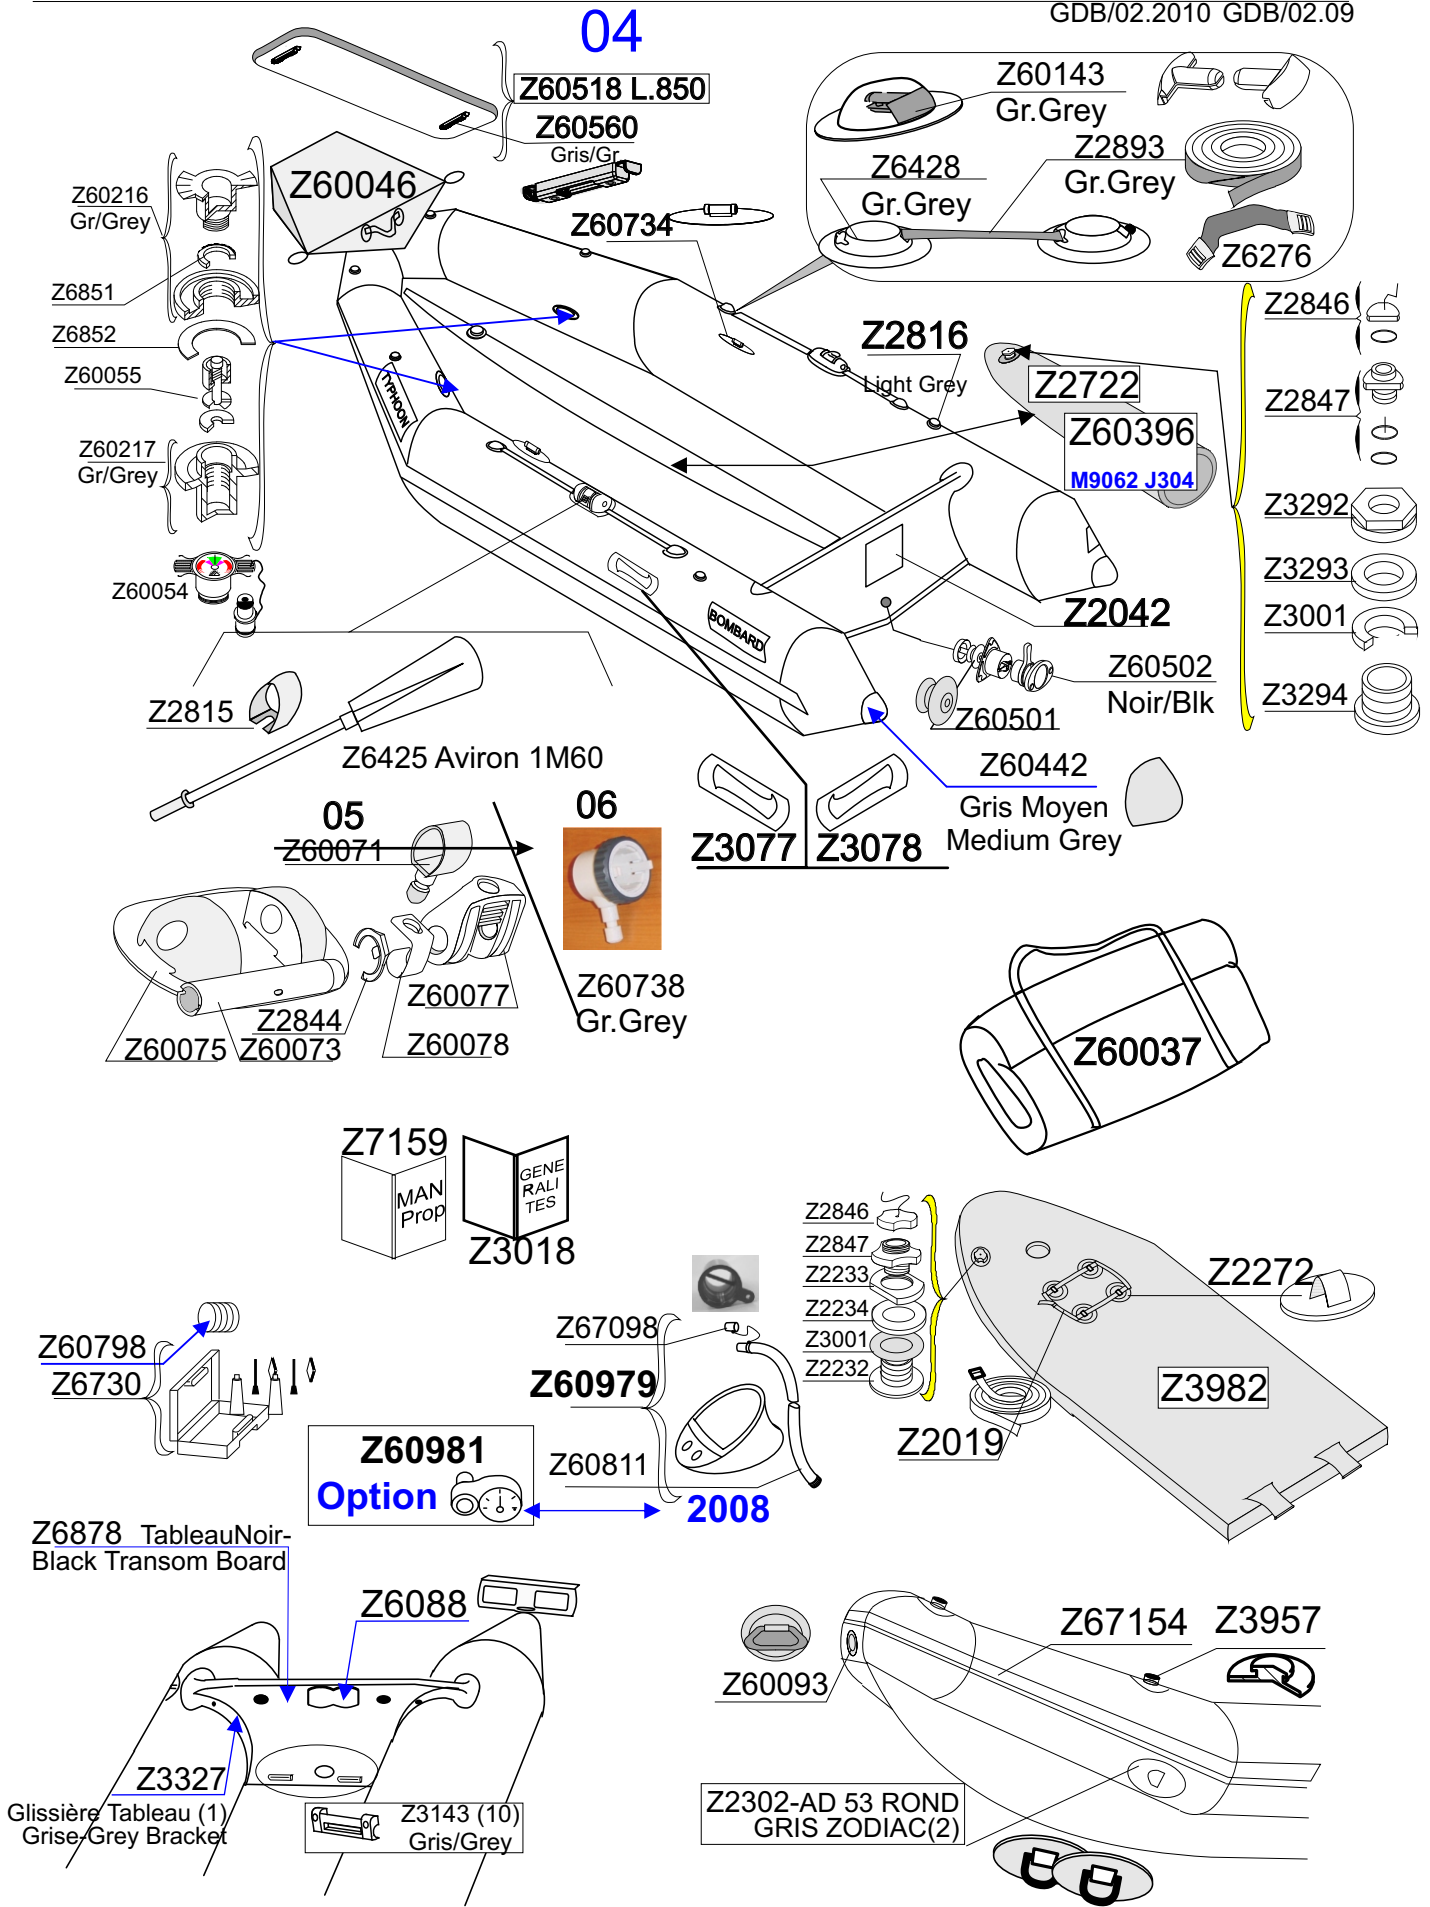

# TYPHOON 305 AERO Light Grey 07-08 Z55016

GDB/02.2010 GDB/02.09

Tissu pour réparation: Corps =7041 Gris Clair  
 Fabric for repairs : Tube =7041 Light Grey

Fond = Z60395 Bleu Marine  
 Bottom = Z60395 Navy Blue