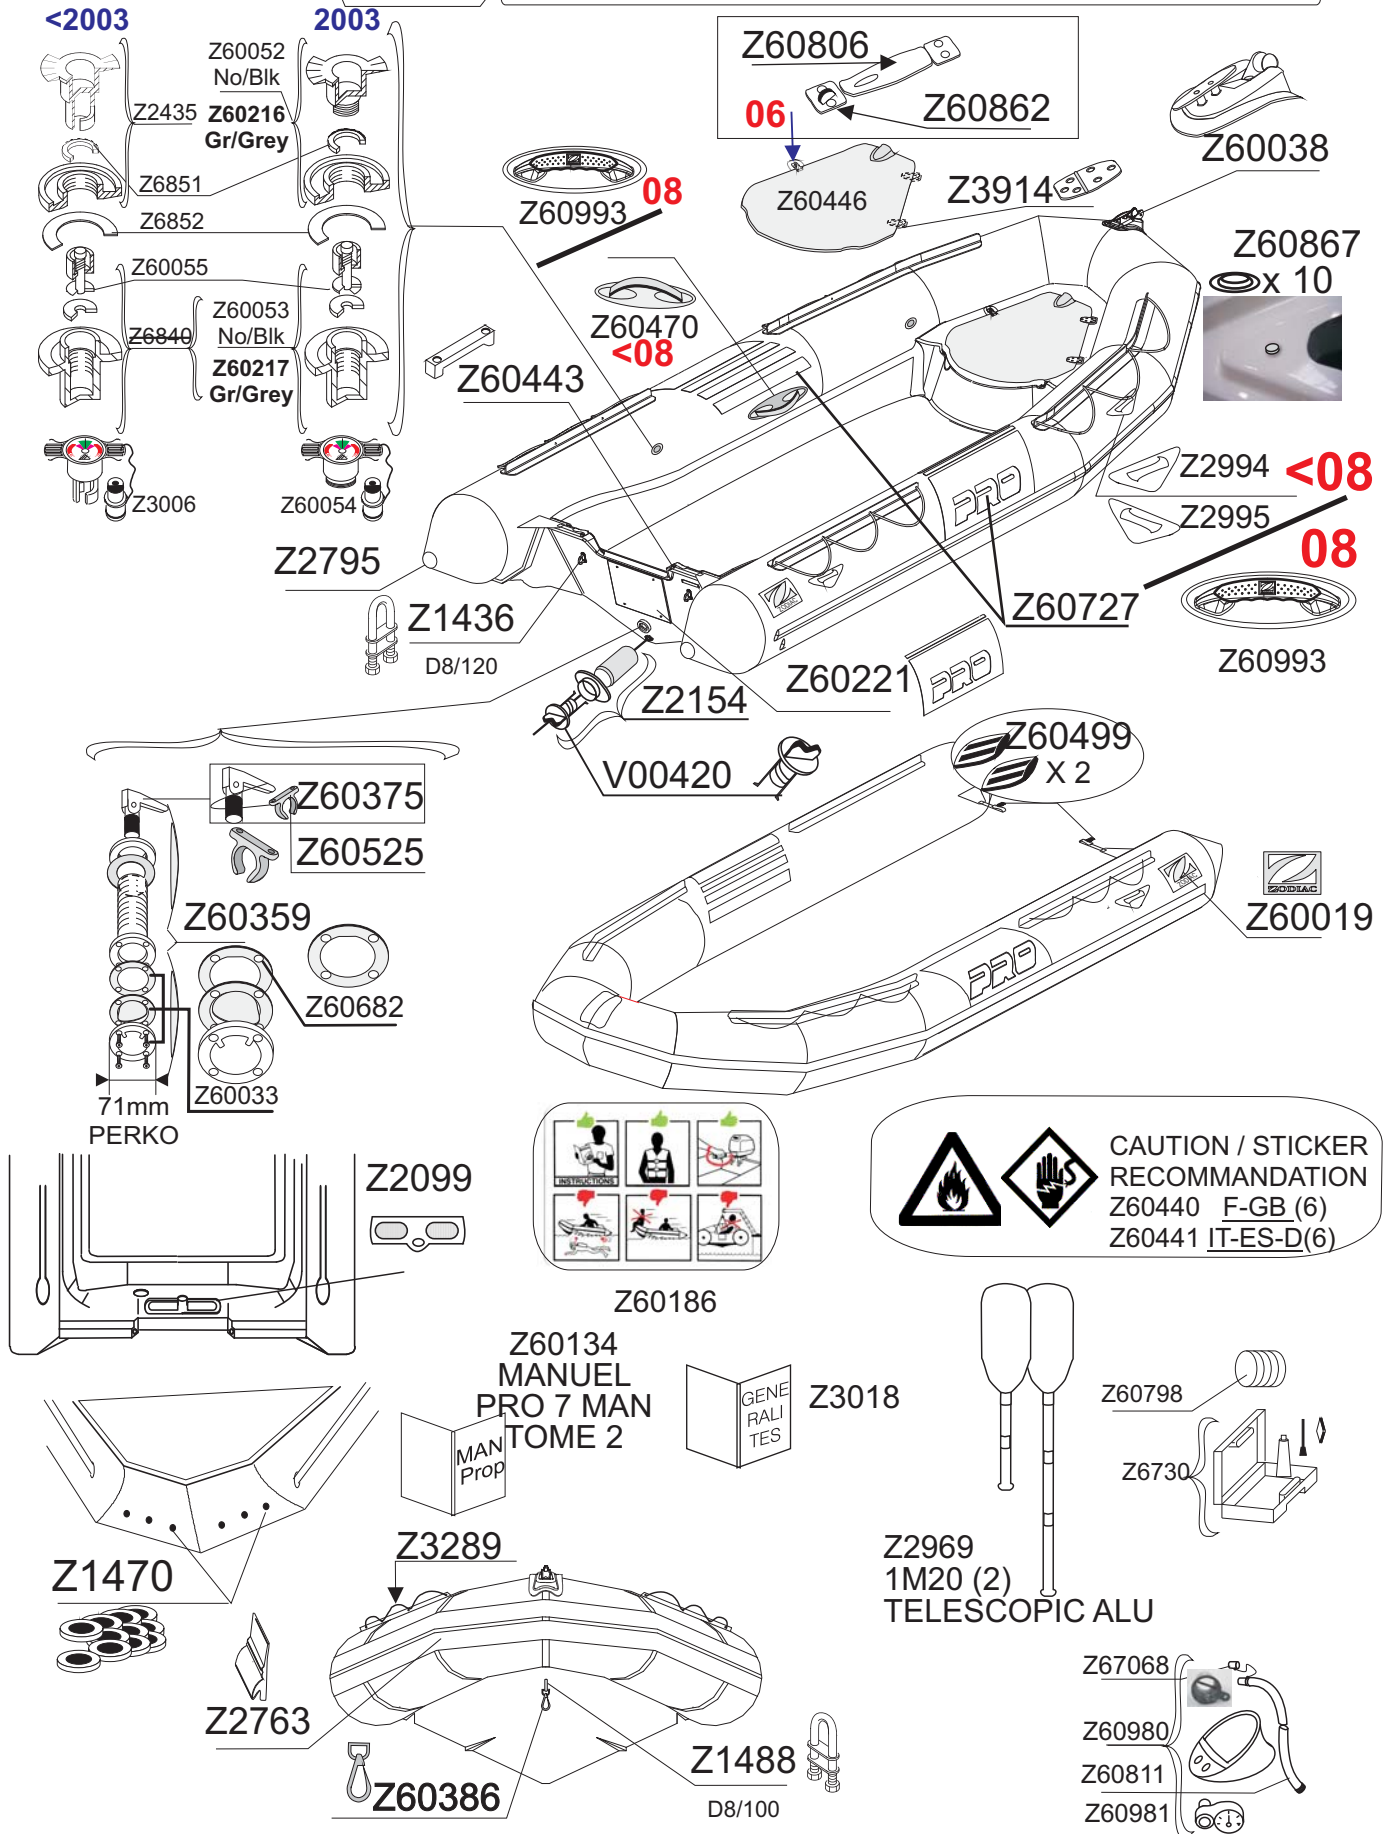

PRO 7 MAN

2003

Z14231 Rouge-Red
Z14232 Gris - Grey "Z"

GDB/01:2010
GDB/03:09

L: 4M20

Z16054 Rge-Red / Z16055 Gris/Grey

CAUTION / STICKER RECOMMANDATION
 Z60440 F-GB (6)
 Z60441 IT-ES-D(6)

Tissu pour réparation: Corps = Z7131 Rouge
 Fabric for repairs : Tube = Z7131 Red

Z7084 Gris Zodiac
 Z7084 Zodiac Grey

- PVC -