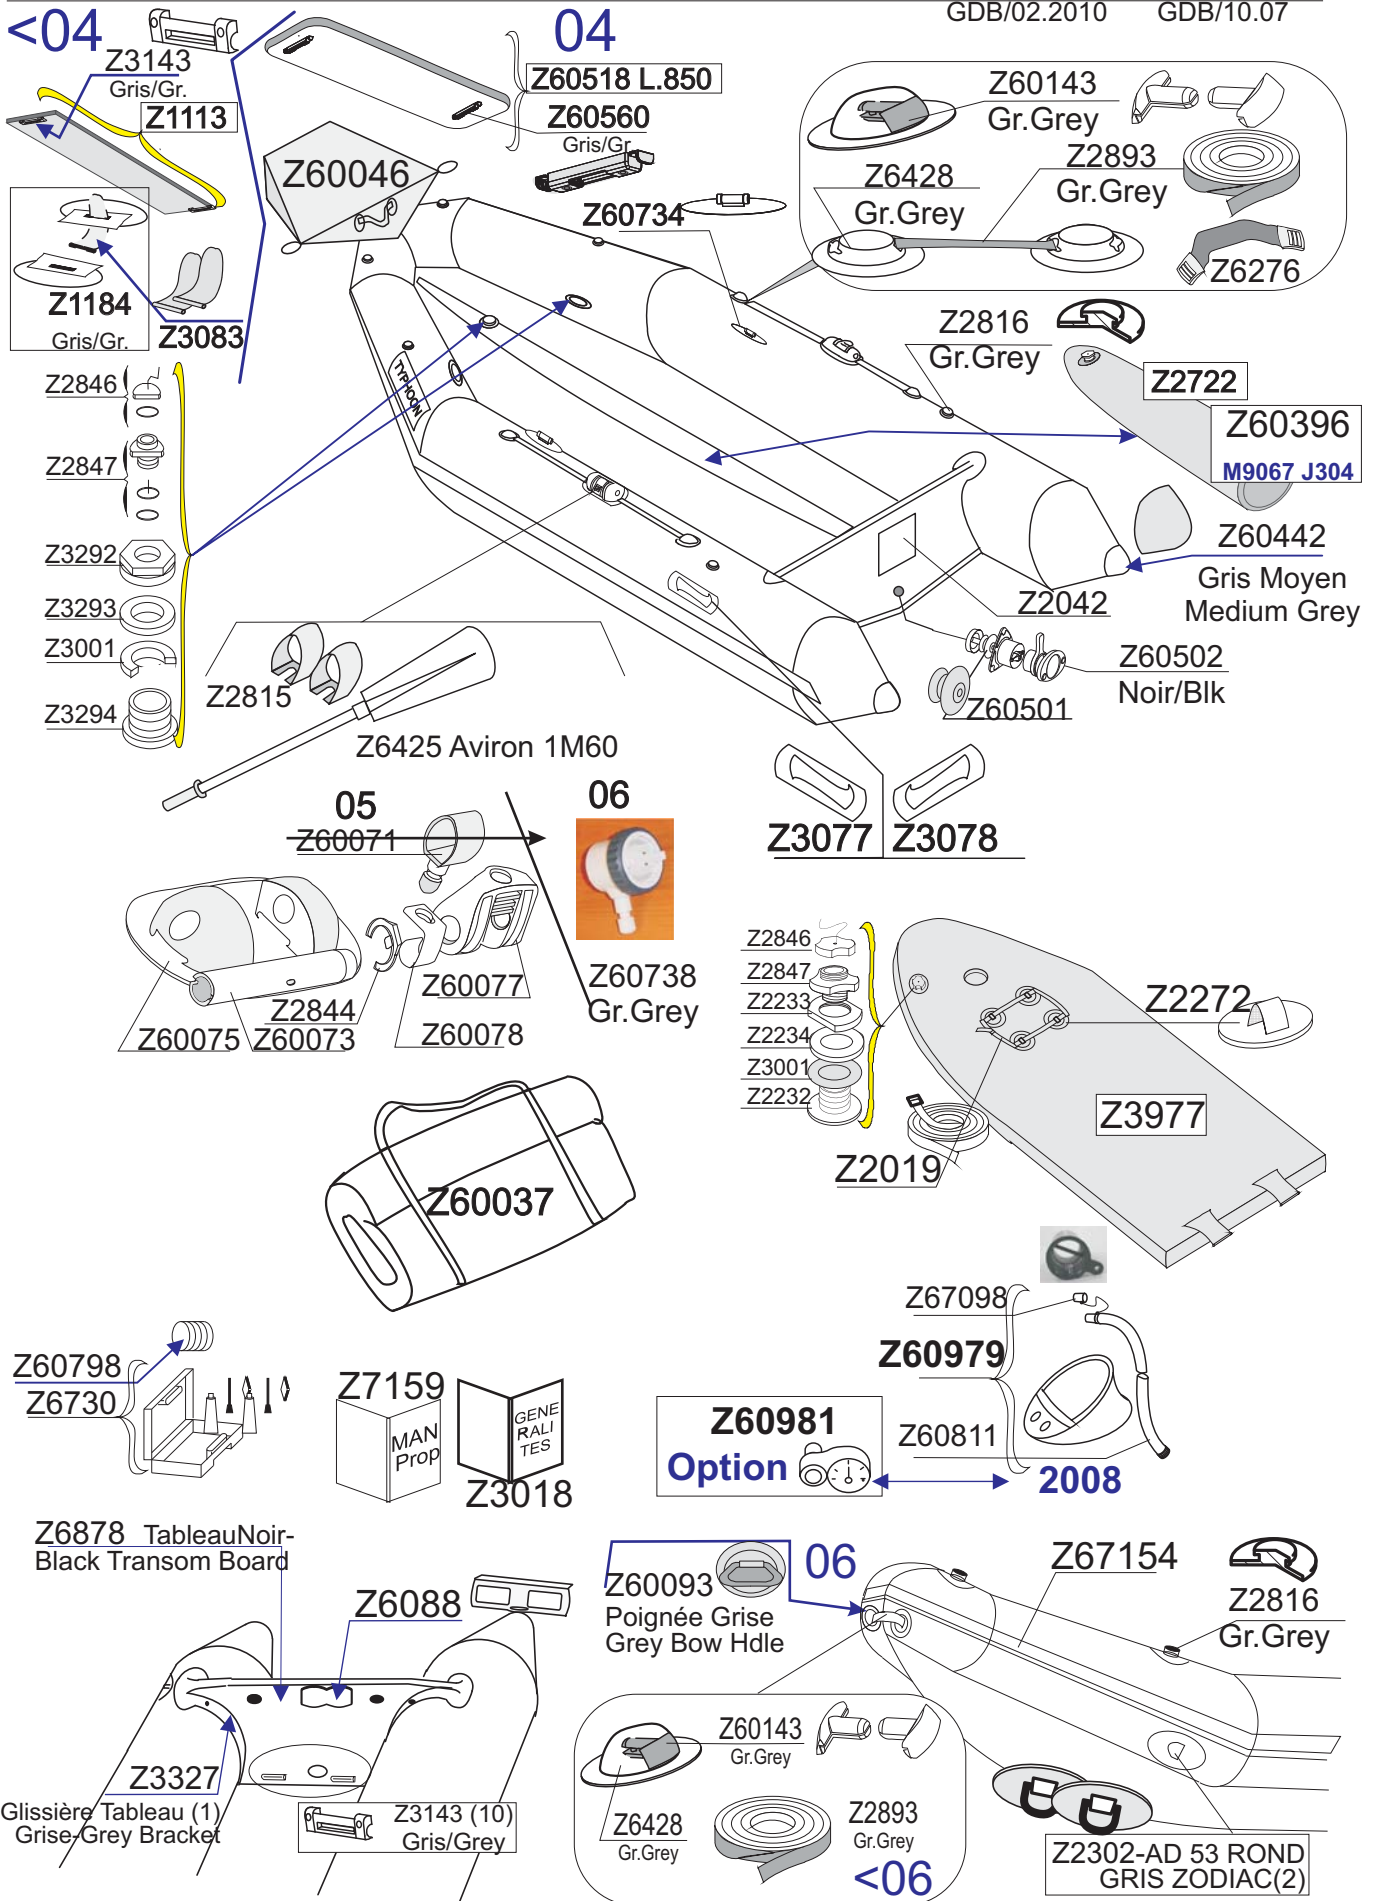

# TYPHOON 335 AERO Gris Clair Light Grey 04-06 Z55011

GDB/02.2010 GDB/10.07

Tissu pour réparation: Corps =7041 Gris Clair  
Fabric for repairs : Tube =7041 Light Grey

Fond = Z60395 Bleu Marine  
Bottom = Z60395 Navy Blue