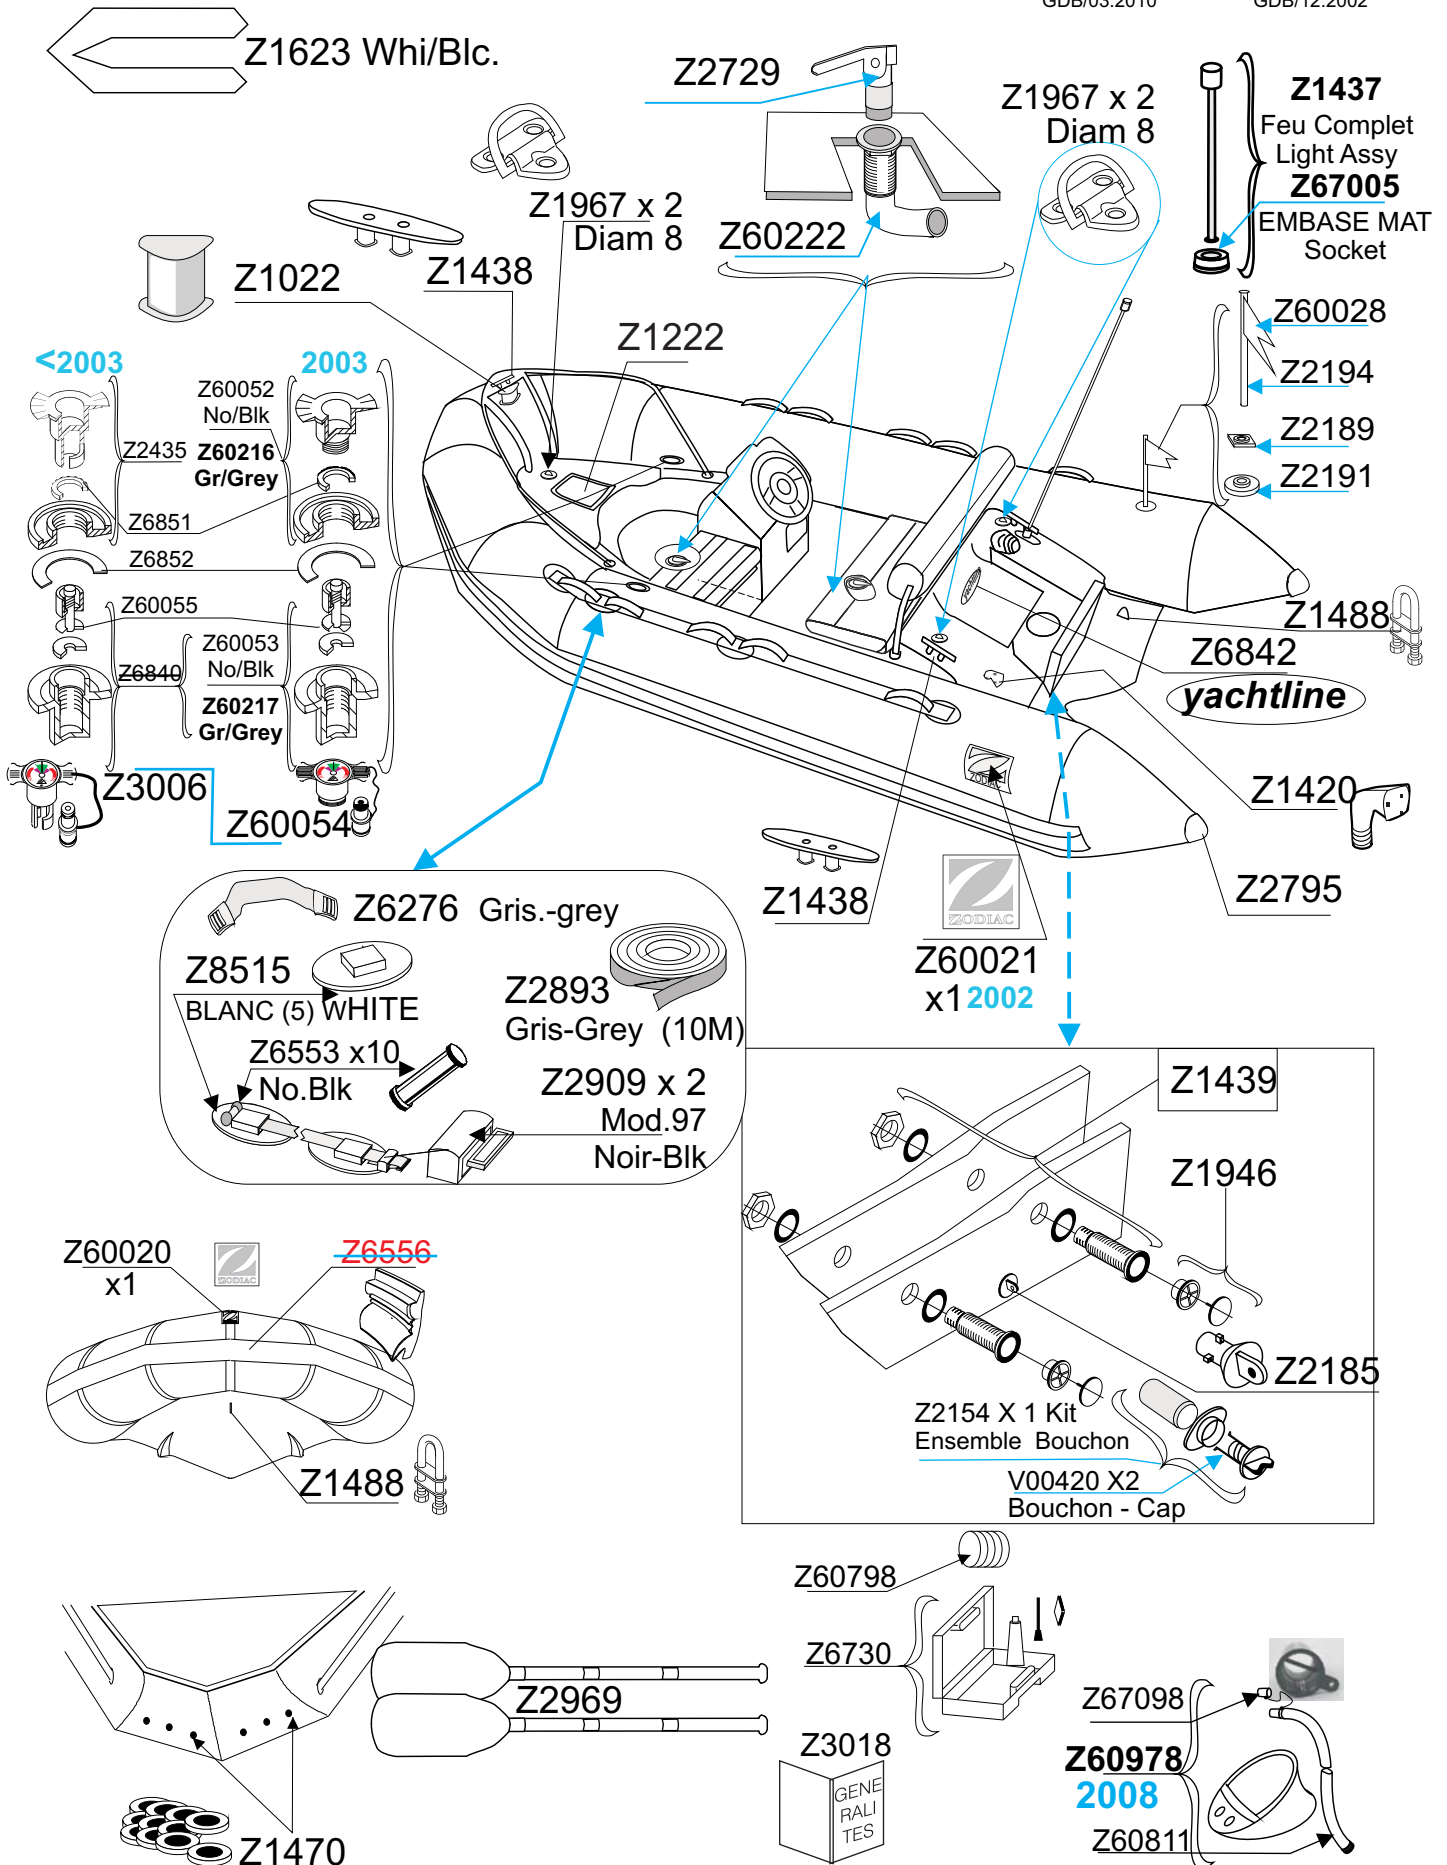

# YL 420 DL

-Blanc-  
-White-

1998-01 2828-2829  
2002-03 Z11332-34 (1/2)

GDB/03.2010

GDB/12.2002

Tissu pour réparation: Corps =Z7197 Blanc  
Fabric for repairs : Tube =Z7197 White

- PVC -

# YL 420 DL

-Blanc-  
-White-

1998-01  
2002-03

2828-2829  
Z11332-34 (2/2)

GDB/03.2010

GDB/12.2002